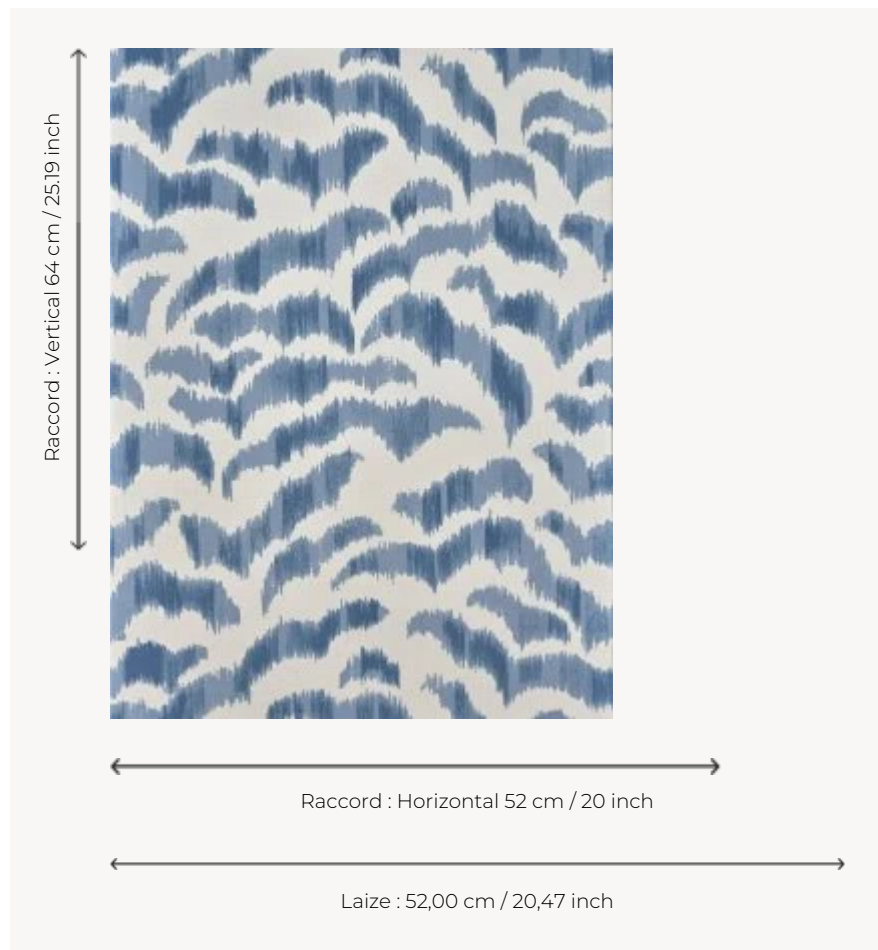

FP156004 LES DUNES

Rippled sandy beaches at low tide inspired this creation. The ikat-like design is printed with 3 layers of ink using traditional cylinders.

FP156004 - CIEL

Pierre Frey

TYPE	Small width printed wallpapers
SALES UNIT	Available per roll of 10,05 mts
BACKING	NON WOVEN
COMPOSITION	-
WIDTH	52 cm / 20,47 inch
REPEAT	H: 52 cm - 20,00 inch V: 64 cm - 25,19 inch Half drop repeat
WEIGHT	165 gr / m ²
CARE	
TRIMMING	Trimmed
HANGING/REMOVING	Paste the wall Strippable
CERTIFICATIONS	EUROCLASS C-s1,d0 ASTM E84 Class A
NOTES	Traditional printing technique
BOOK	F9979PPFREY47

4 Colors

FP156001
TILLEUL

FP156002
SABLE

FP156003
CELADON

FP156004
CIEL