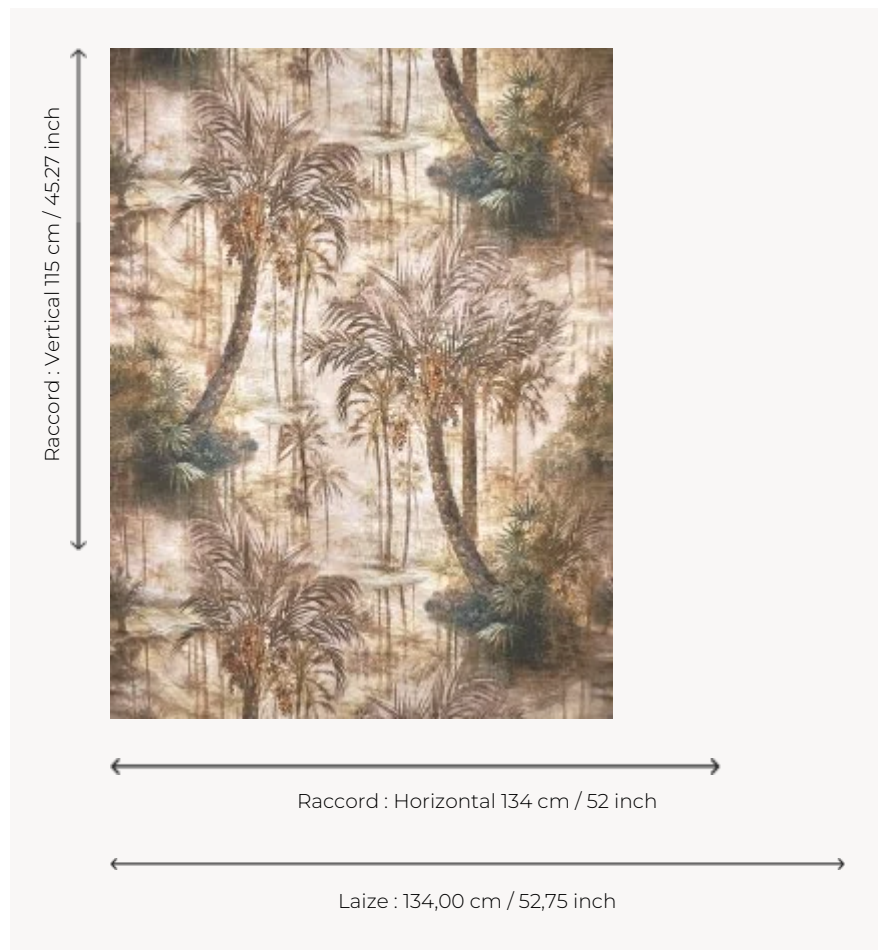

FP157001 UBARI

A wallpaper with the allure of grisaille, UBARI poetically and subtly depicts a misty, dreamy oasis.
Available in coordinated fabric under reference F3990 UBARI.

FP157001 - MIRAGE

Pierre Frey

TYPE	Wide width printed wallpapers
SALES UNIT	Available per meter/yard
BACKING	NON WOVEN
COMPOSITION	-
WIDTH	134 cm / 52,75 inch
REPEAT	H: 134 cm - 52,00 inch V: 115 cm - 45,27 inch Straight repeat
WEIGHT	155 gr / m ²
CARE	
TRIMMING	Pretrimmed
HANGING/REMOVING	Paste the wall Strippable
CERTIFICATIONS	EUROCLASS C-s1,d0 ASTM E84 Class A
INFORMATION	Use the trim & join marks during installation. Double-cut installation.
BOOK	F9979PPFREY47