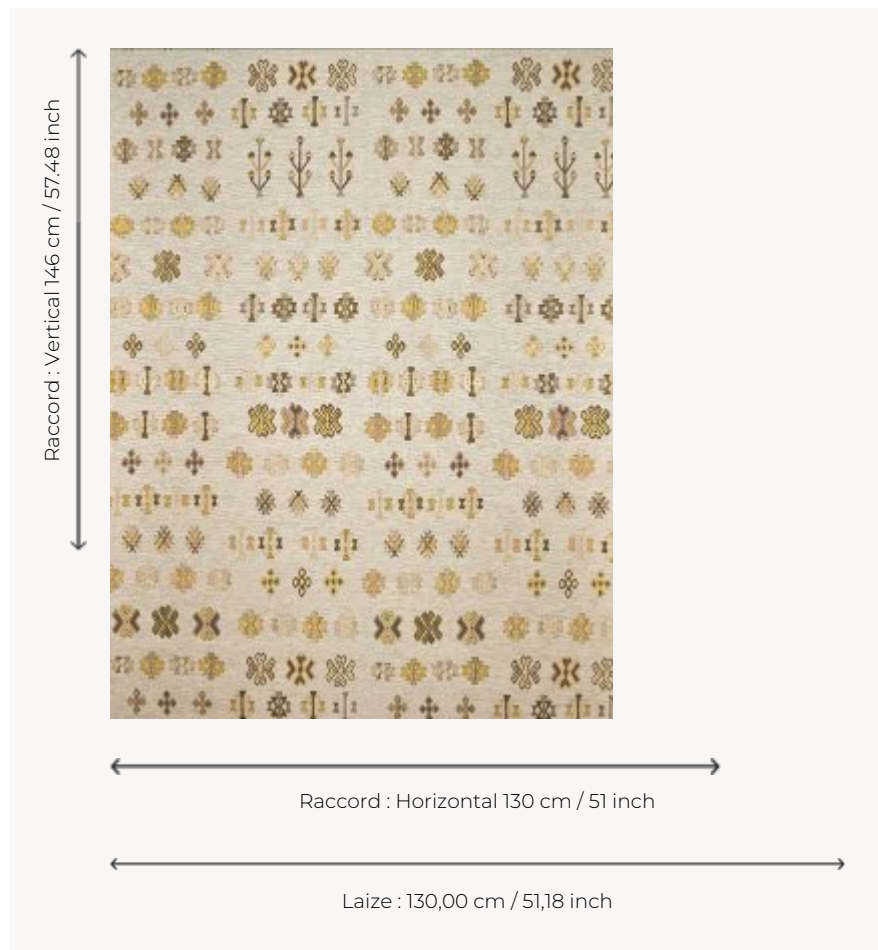

FP158001 KASBAH

Authentic and timeless, this design is the result of ancient hand embroidery in jute and wool threads.
Available in fabric under reference F3955 KASBAH.

FP158001 - SOLEIL

Pierre Frey

TYPE	Wide width printed wallpapers - Embossed patterns - Paperbacked fabrics
SALES UNIT	Available per meter/yard
BACKING	NON WOVEN
COMPOSITION	100 % Linen
WIDTH	130 cm / 51,18 inch
REPEAT	H: 130 cm - 51,00 inch V: 146 cm - 57,48 inch Straight repeat
WEIGHT	335 gr / m ²
CARE	
TRIMMING	Trimmed
HANGING/REMOVING	Paste the wall Strippable
CERTIFICATIONS	ASTM E84 Class A
INFORMATION	Panel effect
BOOK	F9979PPFREY47

2 Colors

FP158001
SOLEIL

FP158002
MER