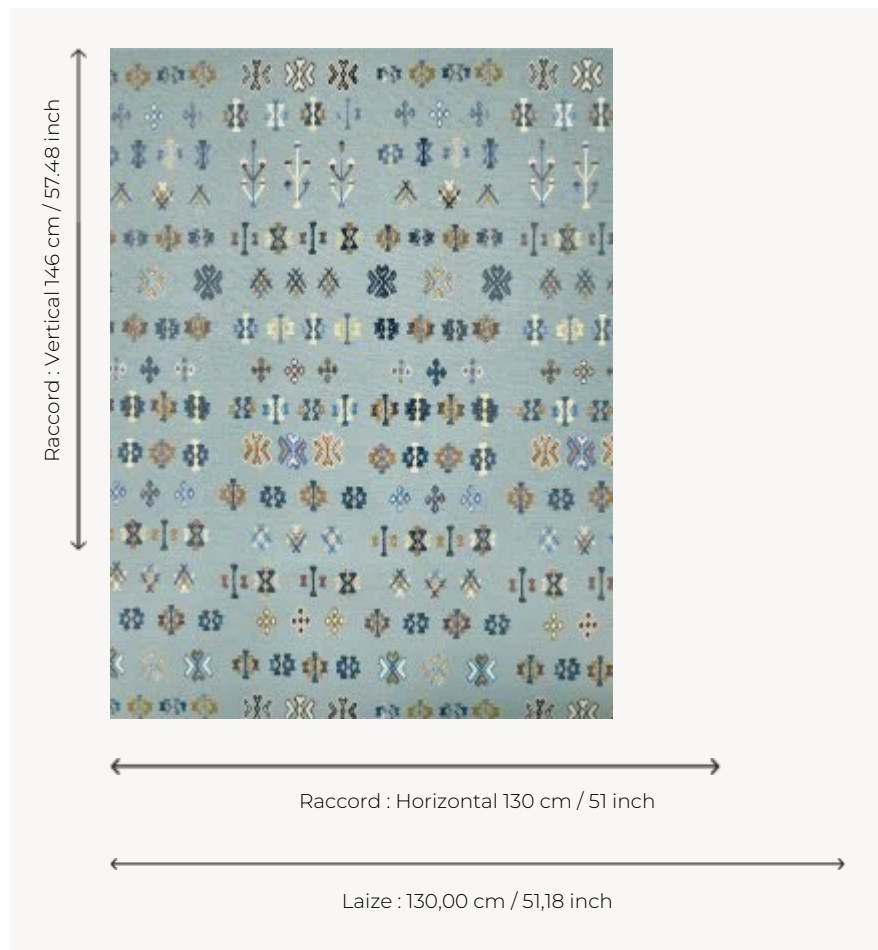

FP158002 KASBAH

Authentic and timeless, this design is the result of ancient hand embroidery in jute and wool threads.
Available in fabric under reference F3955 KASBAH.

FP158002 - MER

Pierre Frey

TYPE	Wide width printed wallpapers - Embossed patterns - Paperbacked fabrics
SALES UNIT	Available per meter/yard
BACKING	NON WOVEN
COMPOSITION	100 % Linen
WIDTH	130 cm / 51,18 inch
REPEAT	H: 130 cm - 51,00 inch V: 146 cm - 57,48 inch Straight repeat
WEIGHT	335 gr / m ²
CARE	
TRIMMING	Trimmed
HANGING/REMOVING	Paste the wall Strippable
CERTIFICATIONS	ASTM E84 Class A
INFORMATION	Panel effect
BOOK	F9979PPFREY47

2 Colors

FP158001
SOLEIL

FP158002
MER