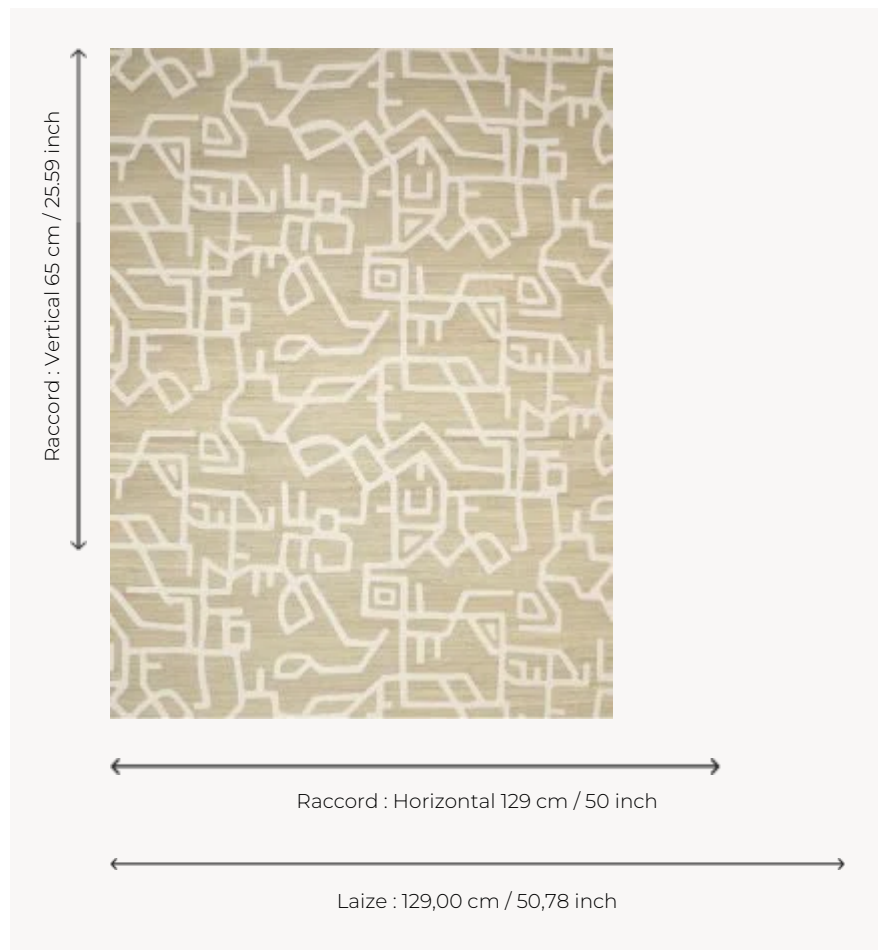

FP159001 L'EXPLORATEUR

Printed on a flat screen printed raw silk support and using plaster-based ink, this labyrinthine drawing leads us to wonder.

FP159001 - SABLE

Pierre Frey

TYPE	Wide width printed wallpapers - Paperbacked fabrics
SALES UNIT	Available per meter/yard
BACKING	NON WOVEN
COMPOSITION	100 % Silk
WIDTH	129 cm / 50,78 inch
REPEAT	H: 129 cm - 50,00 inch V: 65 cm - 25,59 inch Straight repeat
WEIGHT	380 gr / m ²
CARE	
TRIMMING	Pretrimmed
HANGING/REMOVING	Paste the wall Strippable
CERTIFICATIONS	EUROCLASS C-s1,d0 ASTM E84 Class A
NOTES	Flat screen printed
INFORMATION	Panel effect Inherent irregularities from the natural fiber Use the trim & join marks during installation. Double-cut installation.
BOOK	F9979PPFREY47

1 Colors

FP159001
SABLE