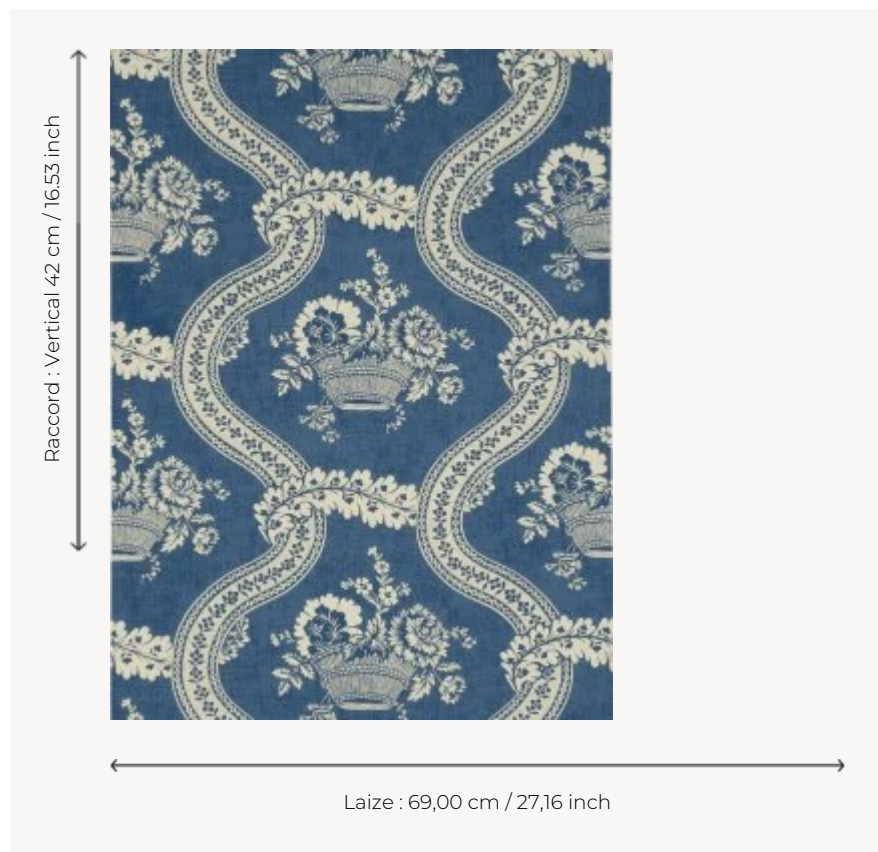

## FP160001 WALLPAPER LES PANIERS FLEURIS

A providential source of water in a desert environment, this tree, well known to adventurers, is evoked here with a free and joyful hand. Available in coordinated fabric under reference F3937 L'ARBRE DU VOYAGEUR .

### FP160001 - Bleu ancien

### Pierre Frey

<b>TYPE</b>	Small width printed wallpapers
<b>SALES UNIT</b>	Available per roll of 4,57 mts
<b>BACKING</b>	PAPER
<b>COMPOSITION</b>	-
<b>WIDTH</b>	69 cm / 27,16 inch
<b>REPEAT</b>	V: 42 cm - 16,53 inch Straight repeat
<b>WEIGHT</b>	159 gr / m <sup>2</sup>
<b>CARE</b>	
<b>TRIMMING</b>	Not trimmed
<b>HANGING/REMOVING</b>	Paste the paper Wet removable
<b>CERTIFICATIONS</b>	EUROCLASS B-s1,d0 ASTM E84 Class A
<b>NOTES</b>	Hand screen printed
<b>INFORMATION</b>	Soaking time before hanging: maximum 2 minutes. Use the trim & join marks during installation. Double-cut installation.

## 2 Colors

FP160001  
Bleu ancien

FP160002  
Rose ancien