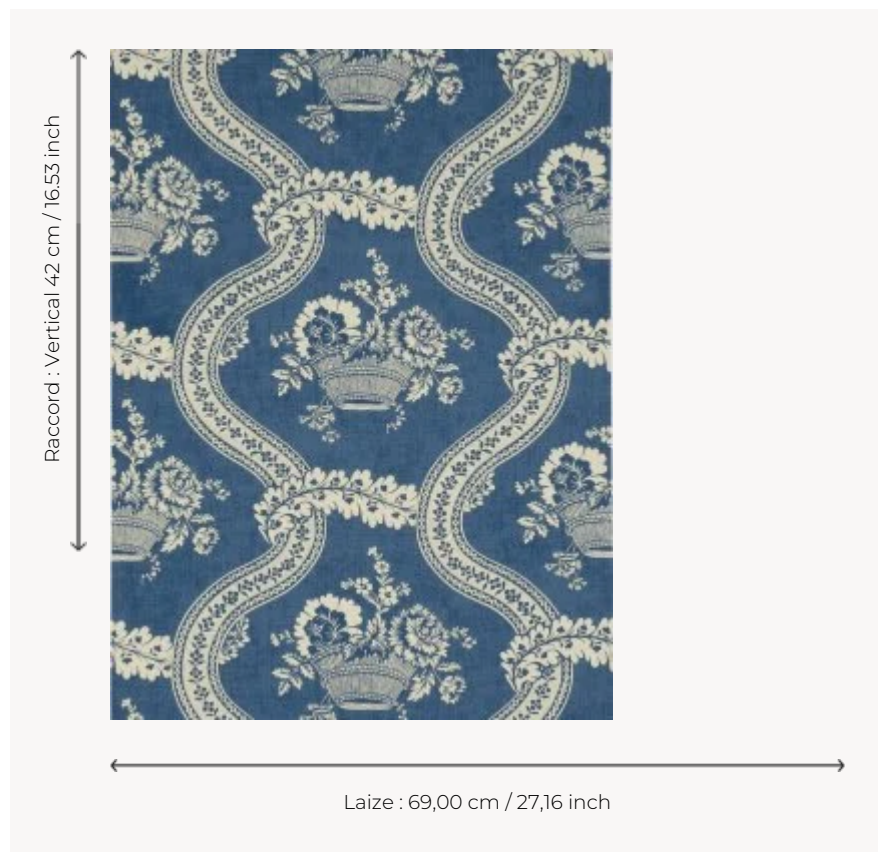

FP160001 WALLPAPER LES PANIERS FLEURIS

A providential source of water in a desert environment, this tree, well known to adventurers, is evoked here with a free and joyful hand. Available in coordinated fabric under reference F3937 L'ARBRE DU VOYAGEUR .

FP160001 - Bleu ancien

Pierre Frey

TYPE	Small width printed wallpapers
SALES UNIT	Available per roll of 4,57 mts
BACKING	PAPER
COMPOSITION	-
WIDTH	69 cm / 27,16 inch
REPEAT	V: 42 cm - 16,53 inch Straight repeat
WEIGHT	159 gr / m ²
CARE	
TRIMMING	Not trimmed
HANGING/REMOVING	Paste the paper Wet removable
CERTIFICATIONS	EUROCLASS B-s1,d0 ASTM E84 Class A
NOTES	Hand screen printed
INFORMATION	Soaking time before hanging: maximum 2 minutes. Use the trim & join marks during installation. Double-cut installation.

2 Colors

FP160001
Bleu ancien

FP160002
Rose ancien