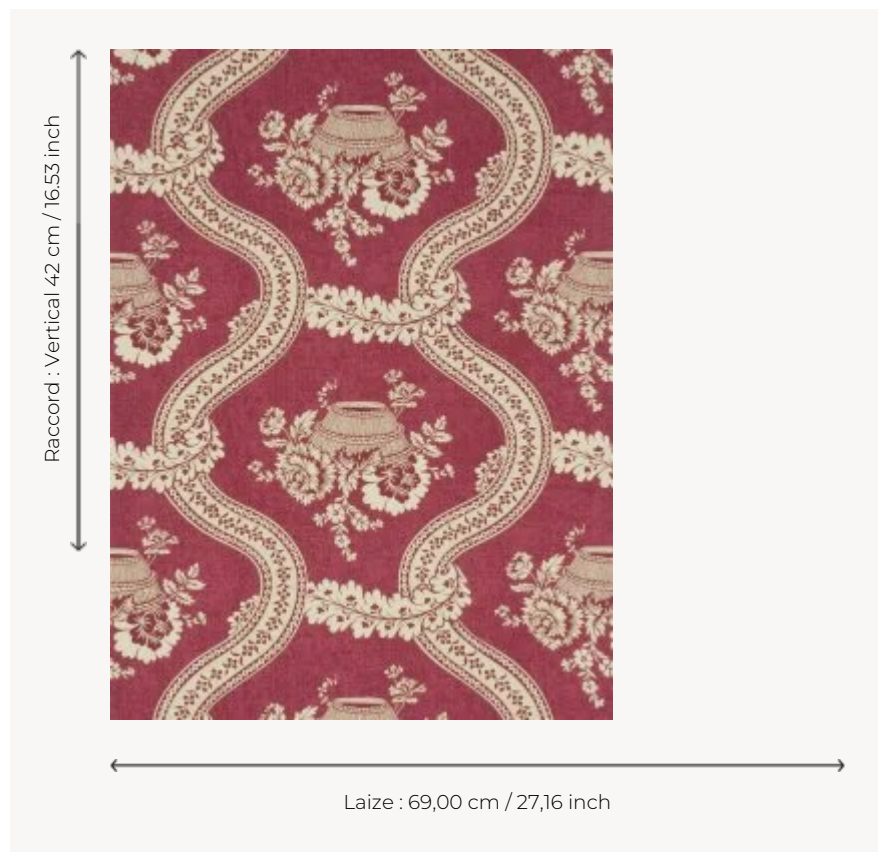

# FP160002 WALLPAPER LES PANIERS FLEURIS

A providential source of water in a desert environment, this tree, well known to adventurers, is evoked here with a free and joyful hand. Available in coordinated fabric under reference F3937 L'ARBRE DU VOYAGEUR .

## FP160002 - Rose ancien

## Pierre Frey

<b>TYPE</b>	Small width printed wallpapers
<b>SALES UNIT</b>	Available per roll of 4,57 mts
<b>BACKING</b>	PAPER
<b>COMPOSITION</b>	-
<b>WIDTH</b>	69 cm / 27,16 inch
<b>REPEAT</b>	V: 42 cm - 16,53 inch Straight repeat
<b>WEIGHT</b>	159 gr / m <sup>2</sup>
<b>CARE</b>	
<b>TRIMMING</b>	Not trimmed
<b>HANGING/REMOVING</b>	Paste the paper Wet removable
<b>CERTIFICATIONS</b>	EUROCLASS B-s1,d0 ASTM E84 Class A
<b>NOTES</b>	Hand screen printed
<b>INFORMATION</b>	Soaking time before hanging: maximum 2 minutes. Use the trim & join marks during installation. Double-cut installation.

## 2 Colors

FP160001  
Bleu ancien

FP160002  
Rose ancien