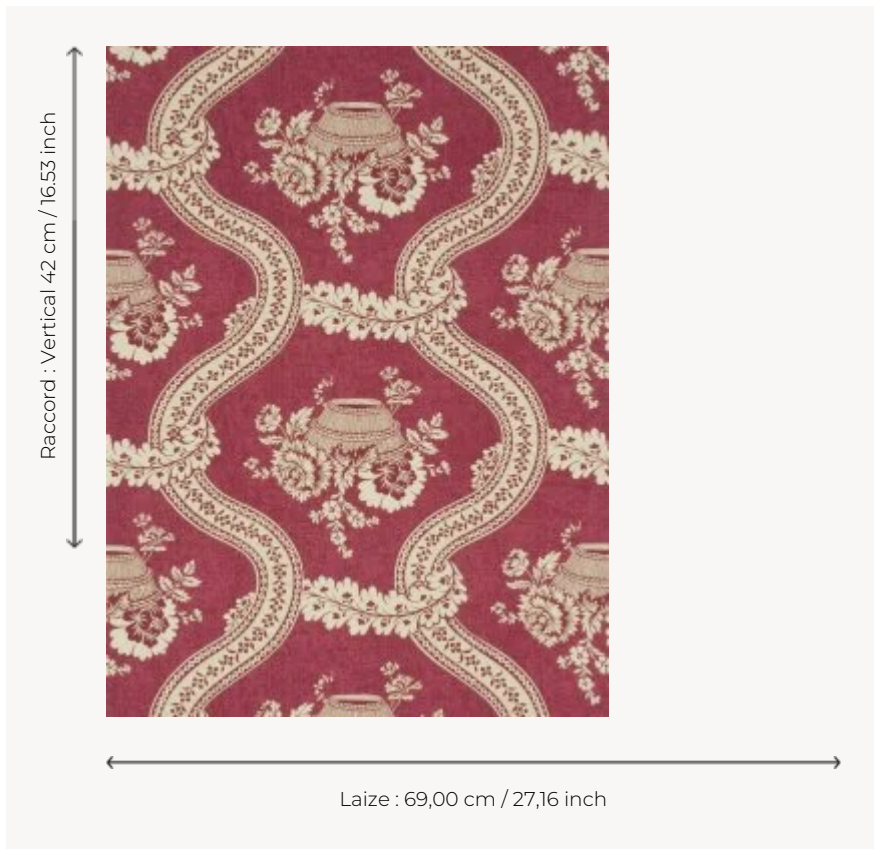

FP160002 WALLPAPER LES PANIERS FLEURIS

A providential source of water in a desert environment, this tree, well known to adventurers, is evoked here with a free and joyful hand. Available in coordinated fabric under reference F3937 L'ARBRE DU VOYAGEUR .

FP160002 - Rose ancien

Pierre Frey

TYPE	Small width printed wallpapers
SALES UNIT	Available per roll of 4,57 mts
BACKING	PAPER
COMPOSITION	-
WIDTH	69 cm / 27,16 inch
REPEAT	V: 42 cm - 16,53 inch Straight repeat
WEIGHT	159 gr / m ²
CARE	
TRIMMING	Not trimmed
HANGING/REMOVING	Paste the paper Wet removable
CERTIFICATIONS	EUROCLASS B-s1,d0 ASTM E84 Class A
NOTES	Hand screen printed
INFORMATION	Soaking time before hanging: maximum 2 minutes. Use the trim & join marks during installation. Double-cut installation.

2 Colors

FP160001
Bleu ancien

FP160002
Rose ancien