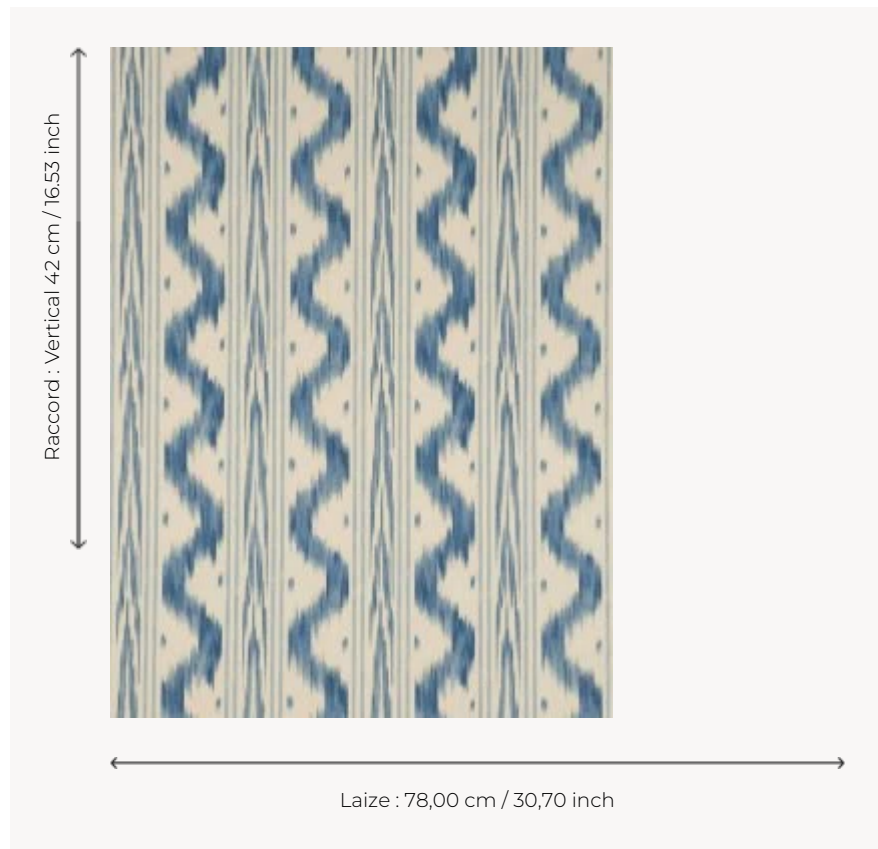

FP161001 WALLPAPER TOILE DE NANTES

Stipple or ikat Toile de Nantes from the second half of the 18th century.

FP161001 - Bleu ancien

Pierre Frey

TYPE	Small width printed wallpapers
SALES UNIT	Available per roll of 3,66 mts
BACKING	PAPER
COMPOSITION	-
WIDTH	78 cm / 30,70 inch
REPEAT	V: 42 cm - 16,53 inch Straight repeat
WEIGHT	315 gr / m ²
CARE	
TRIMMING	Not trimmed
HANGING/REMOVING	Paste the paper Wet removable
CERTIFICATIONS	EUROCLASS B-s1,d0 ASTM E84 Class A
NOTES	Hand screen printed
INFORMATION	Soaking time before hanging: maximum 2 minutes.

2 Colors

FP161001
Bleu ancien

FP161002
Rose ancien