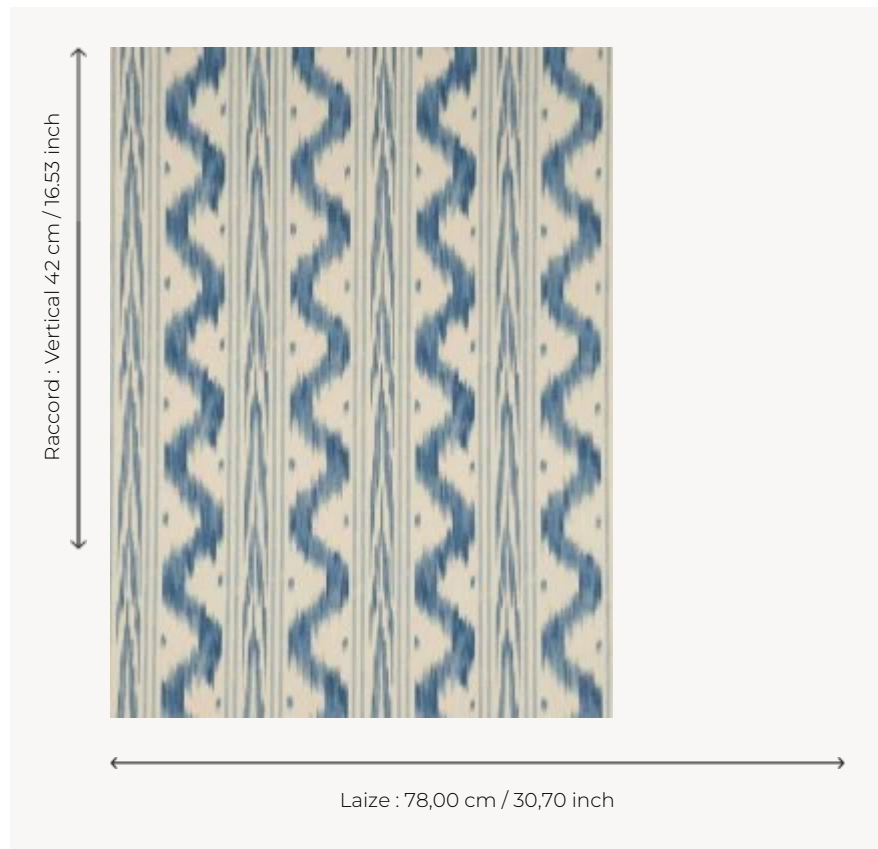

FP161001 WALLPAPER TOILE DE NANTES

Stipple or ikat Toile de Nantes from the second half of the 18th century.

FP161001 - Bleu ancien

Pierre Frey

TYPE	Small width printed wallpapers
SALES UNIT	Available per roll of 3,66 mts
BACKING	PAPER
COMPOSITION	-
WIDTH	78 cm / 30,70 inch
REPEAT	V: 42 cm - 16,53 inch Straight repeat
WEIGHT	315 gr / m ²
CARE	
TRIMMING	Not trimmed
HANGING/REMOVING	Paste the paper Wet removable
CERTIFICATIONS	EUROCLASS B-s1,d0 ASTM E84 Class A
NOTES	Hand screen printed
INFORMATION	Soaking time before hanging: maximum 2 minutes.

2 Colors

FP161001
Bleu ancien

FP161002
Rose ancien