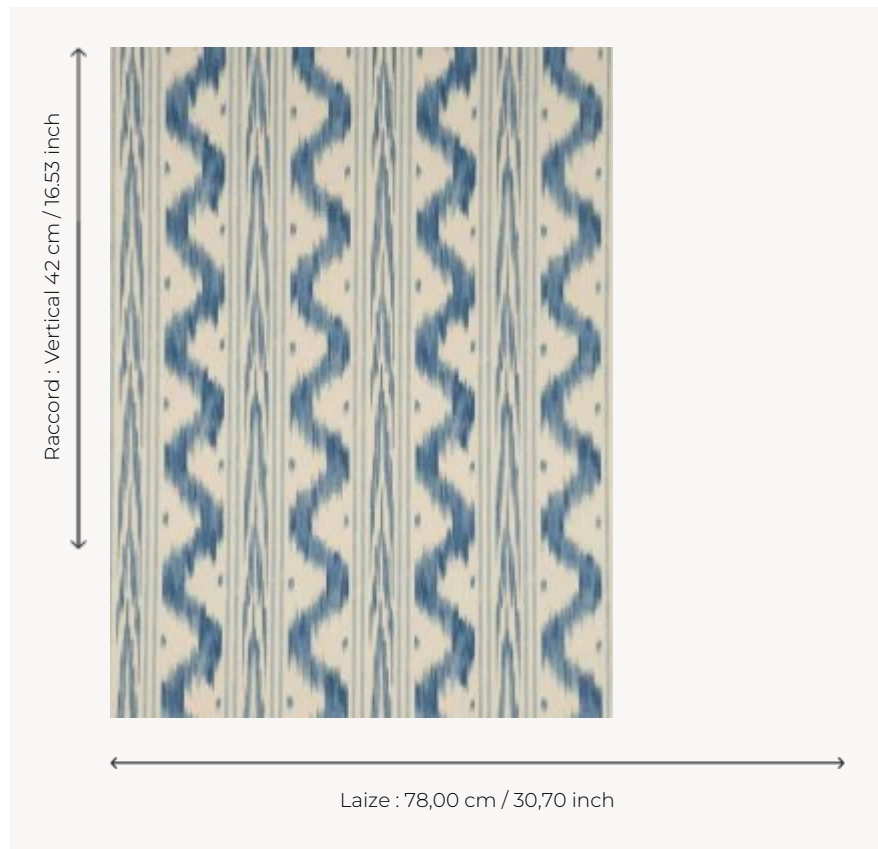

# FP161001 WALLPAPER TOILE DE NANTES

Stipple or ikat Toile de Nantes from the second half of the 18th century.

## FP161001 - Bleu ancien

## Pierre Frey

<b>TYPE</b>	Small width printed wallpapers
<b>SALES UNIT</b>	Available per roll of 3,66 mts
<b>BACKING</b>	PAPER
<b>COMPOSITION</b>	-
<b>WIDTH</b>	78 cm / 30,70 inch
<b>REPEAT</b>	V: 42 cm - 16,53 inch Straight repeat
<b>WEIGHT</b>	315 gr / m <sup>2</sup>
<b>CARE</b>	
<b>TRIMMING</b>	Not trimmed
<b>HANGING/REMOVING</b>	Paste the paper Wet removable
<b>CERTIFICATIONS</b>	EUROCLASS B-s1,d0 ASTM E84 Class A
<b>NOTES</b>	Hand screen printed
<b>INFORMATION</b>	Soaking time before hanging: maximum 2 minutes.

## 2 Colors

FP161001  
Bleu ancien

FP161002  
Rose ancien