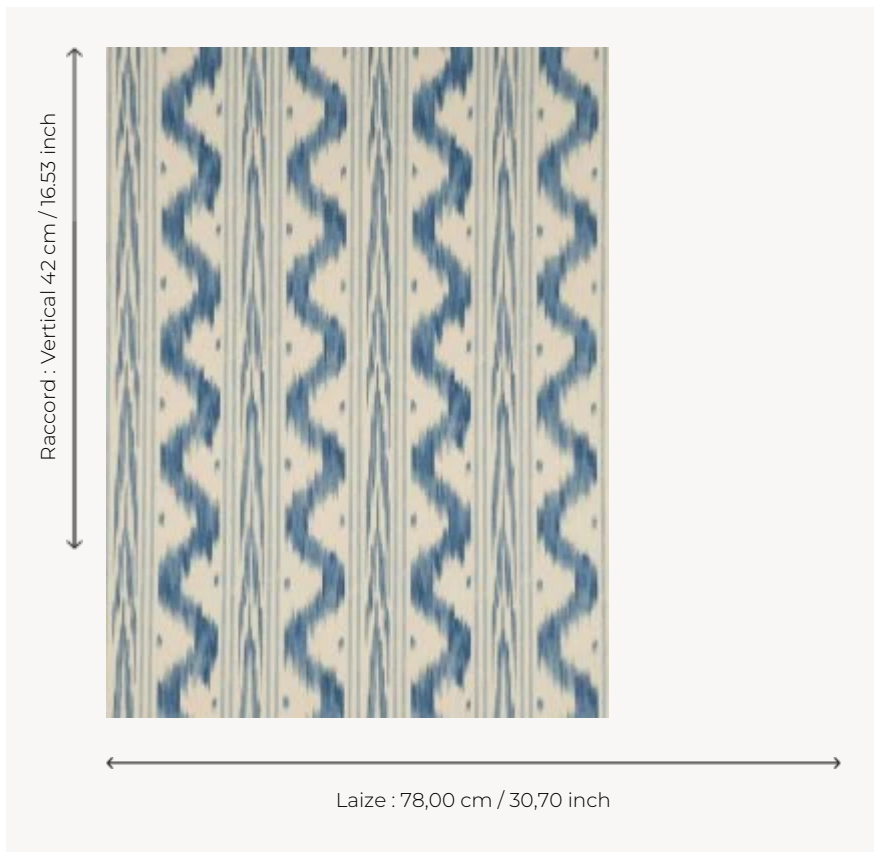

FP161001 WALLPAPER TOILE DE NANTES

Stipple or ikat Toile de Nantes from the second half of the 18th century.

FP161001 - Bleu ancien

Pierre Frey

TYPE	Small width printed wallpapers
SALES UNIT	Available per roll of 3,66 mts
BACKING	PAPER
COMPOSITION	-
WIDTH	78 cm / 30,70 inch
REPEAT	V: 42 cm - 16,53 inch Straight repeat
WEIGHT	315 gr / m ²
CARE	
TRIMMING	Not trimmed
HANGING/REMOVING	Paste the paper Wet removable
CERTIFICATIONS	EUROCLASS B-s1,d0 ASTM E84 Class A
NOTES	Hand screen printed
INFORMATION	Soaking time before hanging: maximum 2 minutes.

2 Colors

FP161001
Bleu ancien

FP161002
Rose ancien