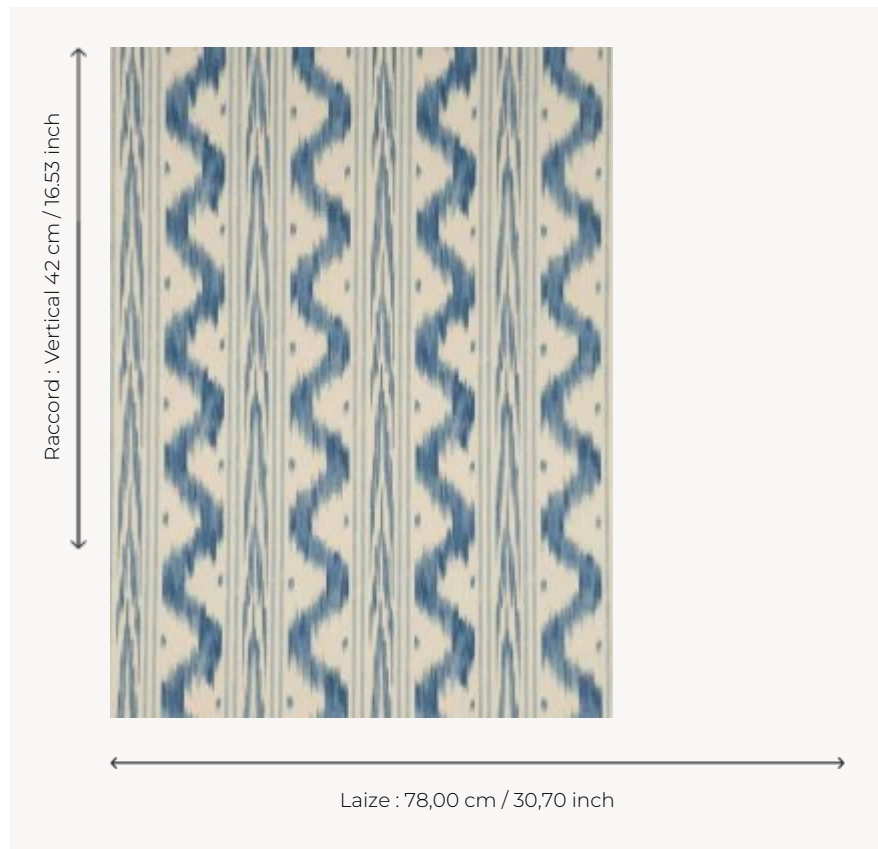

FP161001 WALLPAPER TOILE DE NANTES

Stipple or ikat Toile de Nantes from the second half of the 18th century.

FP161001 - Bleu ancien

Pierre Frey

| | |
|-------------------------|---|
| TYPE | Small width printed wallpapers |
| SALES UNIT | Available per roll of 3,66 mts |
| BACKING | PAPER |
| COMPOSITION | - |
| WIDTH | 78 cm / 30,70 inch |
| REPEAT | V: 42 cm - 16,53 inch Straight repeat |
| WEIGHT | 315 gr / m ² |
| CARE |  |
| TRIMMING | Not trimmed |
| HANGING/REMOVING | Paste the paper Wet removable |
| CERTIFICATIONS | EUROCLASS B-s1,d0 ASTM E84 Class A |
| NOTES | Hand screen printed |
| INFORMATION | Soaking time before hanging: maximum 2 minutes. |

2 Colors

FP161001
Bleu ancien

FP161002
Rose ancien