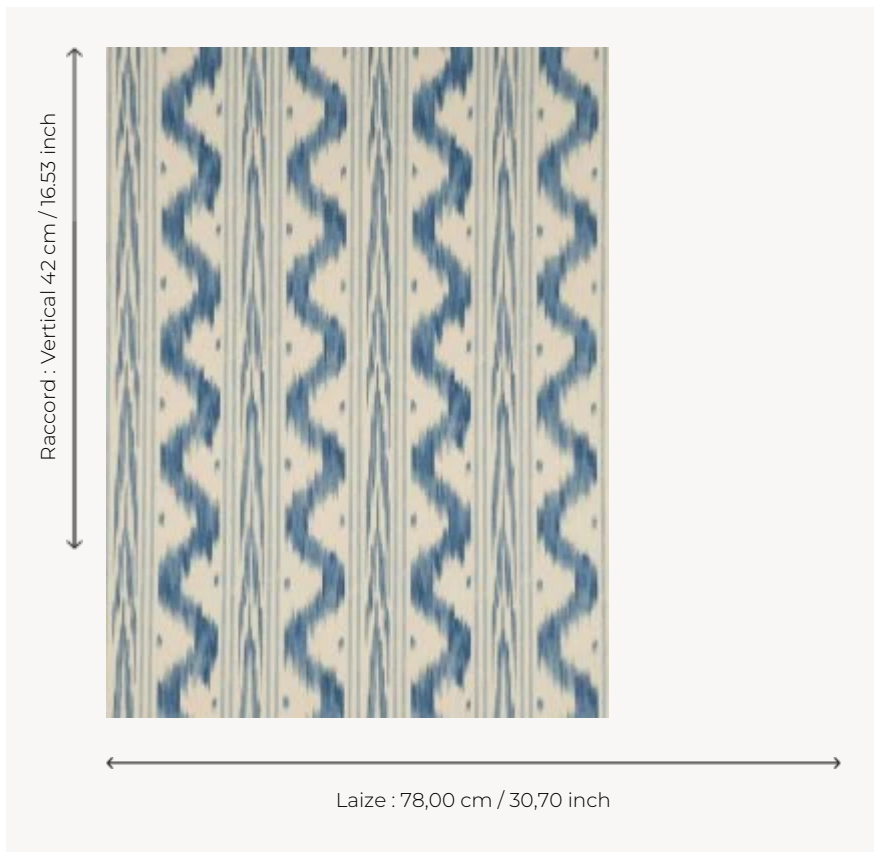

# FP161001 WALLPAPER TOILE DE NANTES

Stipple or ikat Toile de Nantes from the second half of the 18th century.

## FP161001 - Bleu ancien

## Pierre Frey

<b>TYPE</b>	Small width printed wallpapers
<b>SALES UNIT</b>	Available per roll of 3,66 mts
<b>BACKING</b>	PAPER
<b>COMPOSITION</b>	-
<b>WIDTH</b>	78 cm / 30,70 inch
<b>REPEAT</b>	V: 42 cm - 16,53 inch Straight repeat
<b>WEIGHT</b>	315 gr / m <sup>2</sup>
<b>CARE</b>	
<b>TRIMMING</b>	Not trimmed
<b>HANGING/REMOVING</b>	Paste the paper Wet removable
<b>CERTIFICATIONS</b>	EUROCLASS B-s1,d0 ASTM E84 Class A
<b>NOTES</b>	Hand screen printed
<b>INFORMATION</b>	Soaking time before hanging: maximum 2 minutes.

## 2 Colors

FP161001  
Bleu ancien

FP161002  
Rose ancien