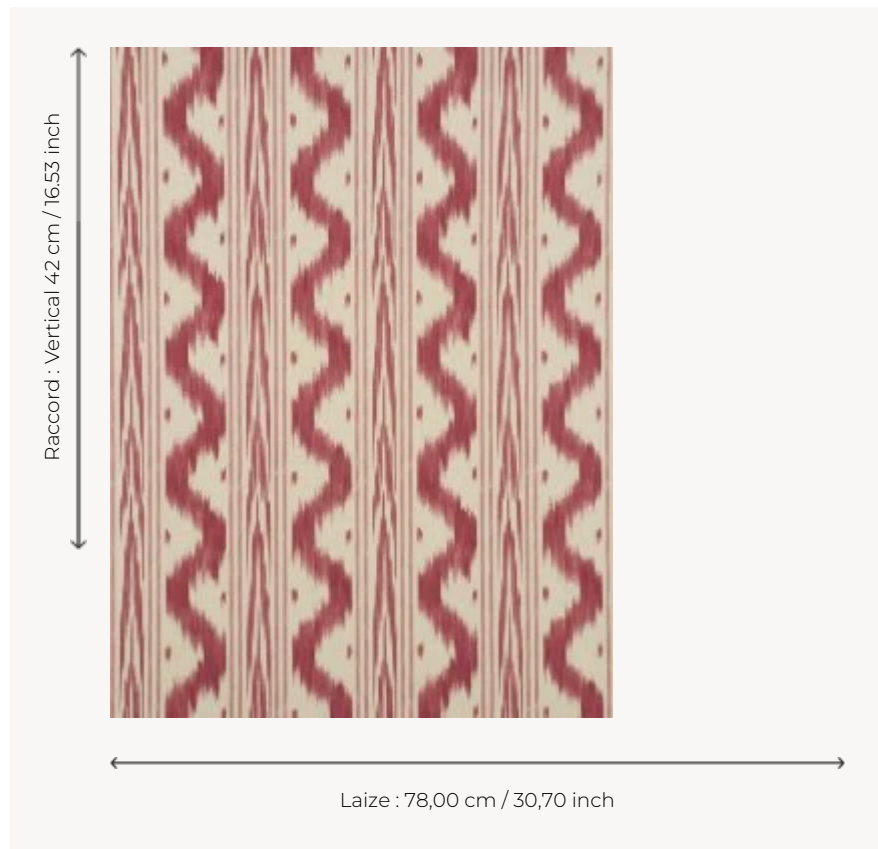

# FP161002 WALLPAPER TOILE DE NANTES

Stipple or ikat Toile de Nantes from the second half of the 18th century.

## FP161002 - Rose ancien

## Pierre Frey

<b>TYPE</b>	Small width printed wallpapers
<b>SALES UNIT</b>	Available per roll of 3,66 mts
<b>BACKING</b>	PAPER
<b>COMPOSITION</b>	-
<b>WIDTH</b>	78 cm / 30,70 inch
<b>REPEAT</b>	V: 42 cm - 16,53 inch Straight repeat
<b>WEIGHT</b>	315 gr / m <sup>2</sup>
<b>CARE</b>	
<b>TRIMMING</b>	Not trimmed
<b>HANGING/REMOVING</b>	Paste the paper Wet removable
<b>CERTIFICATIONS</b>	EUROCLASS B-s1,d0 ASTM E84 Class A
<b>NOTES</b>	Hand screen printed
<b>INFORMATION</b>	Soaking time before hanging: maximum 2 minutes.

## 2 Colors

FP161001  
Bleu ancien

FP161002  
Rose ancien