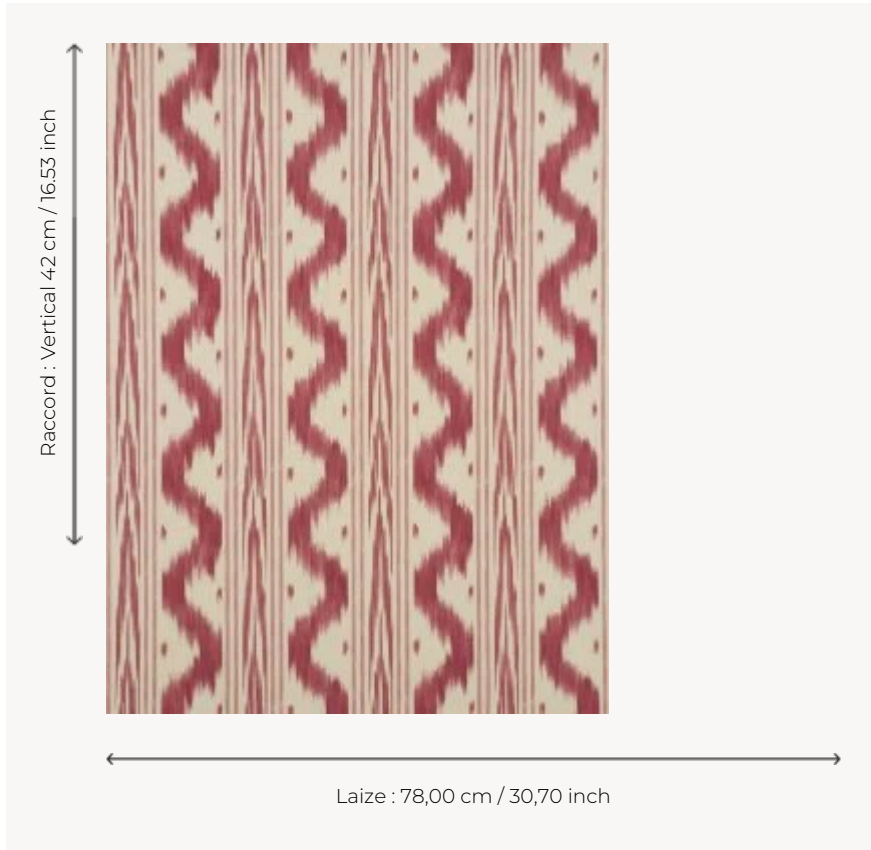

# FP161002 WALLPAPER TOILE DE NANTES

Stipple or ikat Toile de Nantes from the second half of the 18th century.

## FP161002 - Rose ancien

## Pierre Frey

<b>TYPE</b>	Small width printed wallpapers
<b>SALES UNIT</b>	Available per roll of 3,66 mts
<b>BACKING</b>	PAPER
<b>COMPOSITION</b>	-
<b>WIDTH</b>	78 cm / 30,70 inch
<b>REPEAT</b>	V: 42 cm - 16,53 inch Straight repeat
<b>WEIGHT</b>	315 gr / m <sup>2</sup>
<b>CARE</b>	
<b>TRIMMING</b>	Not trimmed
<b>HANGING/REMOVING</b>	Paste the paper Wet removable
<b>CERTIFICATIONS</b>	EUROCLASS B-s1,d0 ASTM E84 Class A
<b>NOTES</b>	Hand screen printed
<b>INFORMATION</b>	Soaking time before hanging: maximum 2 minutes.

## 2 Colors

FP161001  
Bleu ancien

FP161002  
Rose ancien