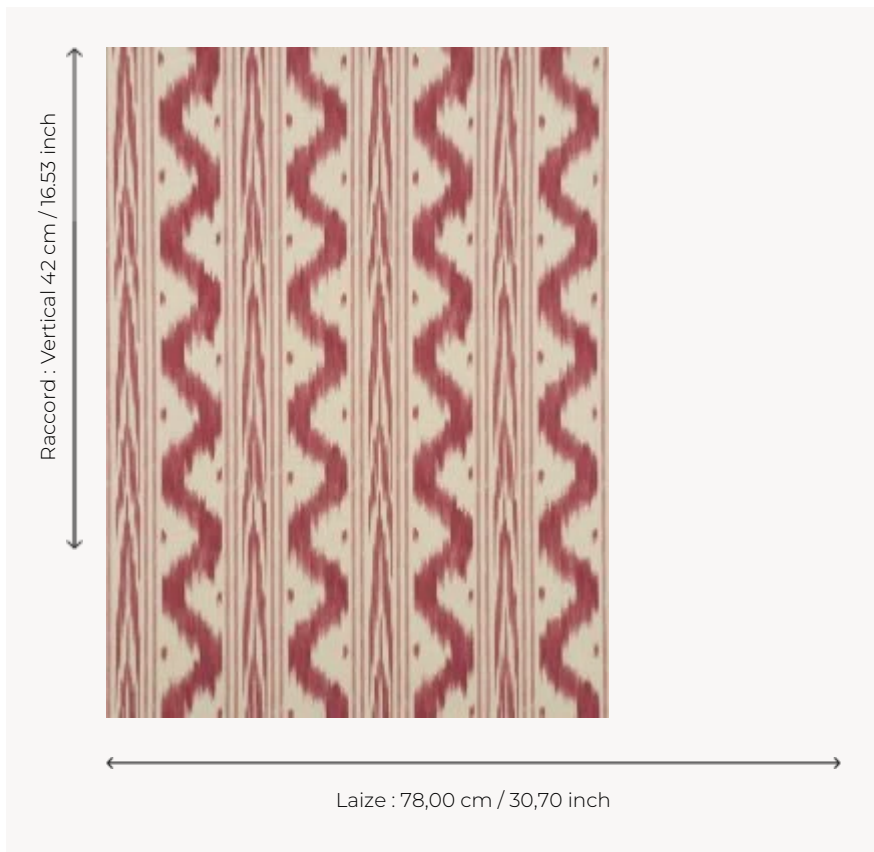

FP161002 WALLPAPER TOILE DE NANTES

Stipple or ikat Toile de Nantes from the second half of the 18th century.

FP161002 - Rose ancien

Pierre Frey

TYPE	Small width printed wallpapers
SALES UNIT	Available per roll of 3,66 mts
BACKING	PAPER
COMPOSITION	-
WIDTH	78 cm / 30,70 inch
REPEAT	V: 42 cm - 16,53 inch Straight repeat
WEIGHT	315 gr / m ²
CARE	
TRIMMING	Not trimmed
HANGING/REMOVING	Paste the paper Wet removable
CERTIFICATIONS	EUROCLASS B-s1,d0 ASTM E84 Class A
NOTES	Hand screen printed
INFORMATION	Soaking time before hanging: maximum 2 minutes.

2 Colors

FP161001
Bleu ancien

FP161002
Rose ancien