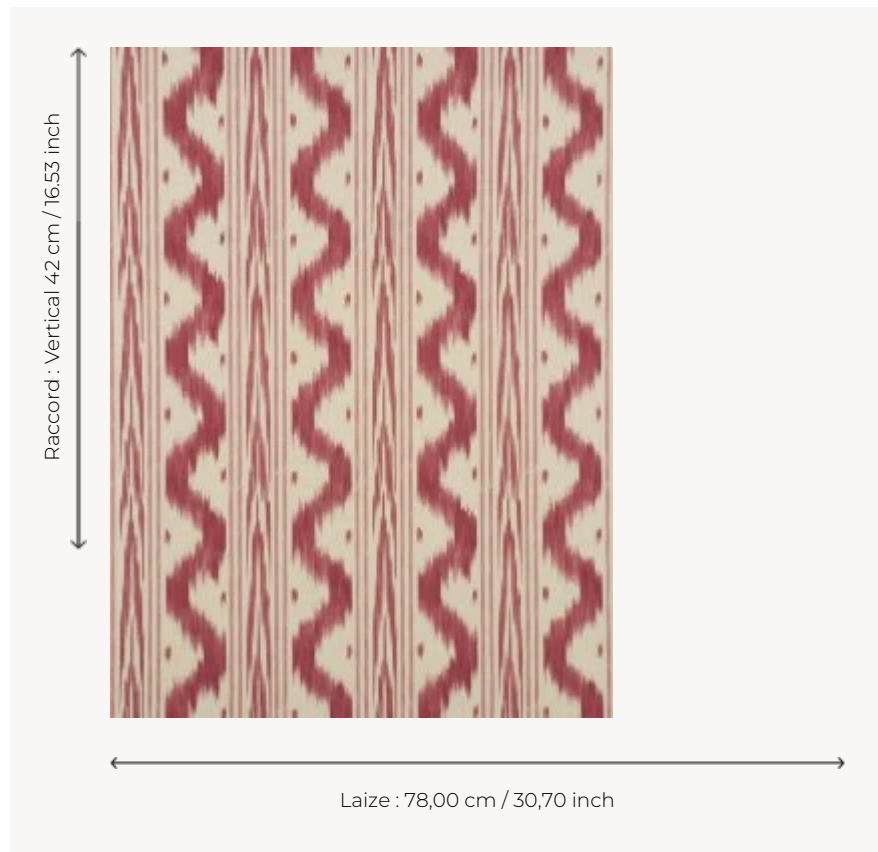

FP161002 WALLPAPER TOILE DE NANTES

Stipple or ikat Toile de Nantes from the second half of the 18th century.

FP161002 - Rose ancien

Pierre Frey

| | |
|-------------------------|---|
| TYPE | Small width printed wallpapers |
| SALES UNIT | Available per roll of 3,66 mts |
| BACKING | PAPER |
| COMPOSITION | - |
| WIDTH | 78 cm / 30,70 inch |
| REPEAT | V: 42 cm - 16,53 inch Straight repeat |
| WEIGHT | 315 gr / m ² |
| CARE |  |
| TRIMMING | Not trimmed |
| HANGING/REMOVING | Paste the paper Wet removable |
| CERTIFICATIONS | EUROCLASS B-s1,d0 ASTM E84 Class A |
| NOTES | Hand screen printed |
| INFORMATION | Soaking time before hanging: maximum 2 minutes. |

2 Colors

FP161001
Bleu ancien

FP161002
Rose ancien