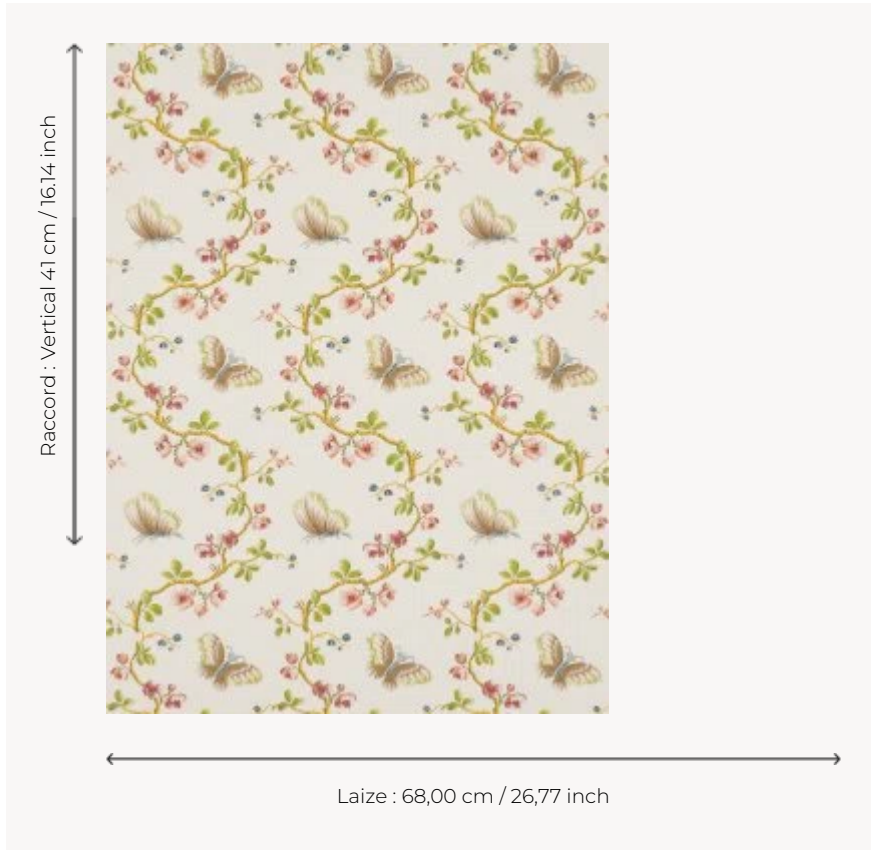

FP167001 WALLPAPER PAPILLONS

Garlands of flowers and twirling butterflies in the Louis XVI style.

FP167001 - Beige

Pierre Frey

TYPE	Small width printed wallpapers
SALES UNIT	Available per roll of 4,57 mts
BACKING	PAPER
COMPOSITION	-
WIDTH	68 cm / 26,77 inch
REPEAT	V: 41 cm - 16,14 inch Straight repeat
WEIGHT	187 gr / m ²
CARE	
TRIMMING	Not trimmed
HANGING/REMOVING	Paste the paper Wet removable
CERTIFICATIONS	EUROCLASS B-s1,d0 ASTM E84 Class A
NOTES	Hand screen printed
INFORMATION	Soaking time before hanging: maximum 2 minutes. Use the trim & join marks during installation. Double-cut installation.

3 Colors

FP167001
Beige

FP167003
Bleu

FP167004
Corail