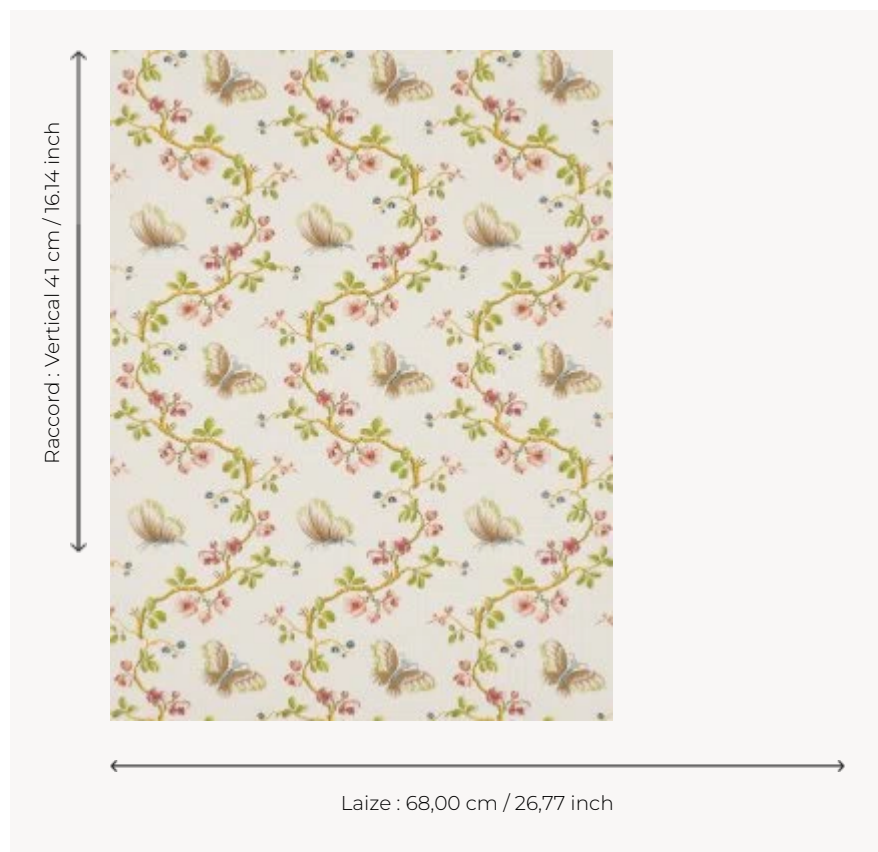

# FP167001 WALLPAPER PAPILLONS

Garlands of flowers and twirling butterflies in the Louis XVI style.

## FP167001 - Beige

## Pierre Frey

<b>TYPE</b>	Small width printed wallpapers
<b>SALES UNIT</b>	Available per roll of 4,57 mts
<b>BACKING</b>	PAPER
<b>COMPOSITION</b>	-
<b>WIDTH</b>	68 cm / 26,77 inch
<b>REPEAT</b>	V: 41 cm - 16,14 inch Straight repeat
<b>WEIGHT</b>	187 gr / m <sup>2</sup>
<b>CARE</b>	
<b>TRIMMING</b>	Not trimmed
<b>HANGING/REMOVING</b>	Paste the paper Wet removable
<b>CERTIFICATIONS</b>	EUROCLASS B-s1,d0 ASTM E84 Class A
<b>NOTES</b>	Hand screen printed
<b>INFORMATION</b>	Soaking time before hanging: maximum 2 minutes. Use the trim & join marks during installation. Double-cut installation.

## 3 Colors

FP167001  
Beige

FP167003  
Bleu

FP167004  
Corail