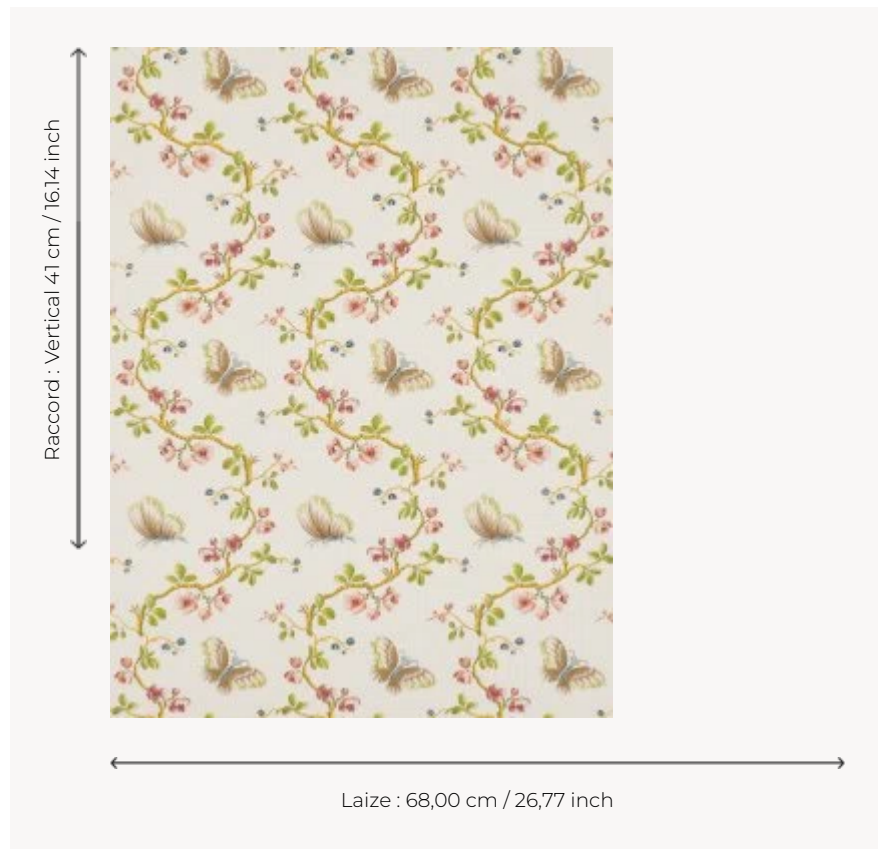

FP167001 WALLPAPER PAPILLONS

Garlands of flowers and twirling butterflies in the Louis XVI style.

FP167001 - Beige

Pierre Frey

TYPE	Small width printed wallpapers
SALES UNIT	Available per roll of 4,57 mts
BACKING	PAPER
COMPOSITION	-
WIDTH	68 cm / 26,77 inch
REPEAT	V: 41 cm - 16,14 inch Straight repeat
WEIGHT	187 gr / m ²
CARE	
TRIMMING	Not trimmed
HANGING/REMOVING	Paste the paper Wet removable
CERTIFICATIONS	EUROCLASS B-s1,d0 ASTM E84 Class A
NOTES	Hand screen printed
INFORMATION	Soaking time before hanging: maximum 2 minutes. Use the trim & join marks during installation. Double-cut installation.

3 Colors

FP167001
Beige

FP167003
Bleu

FP167004
Corail