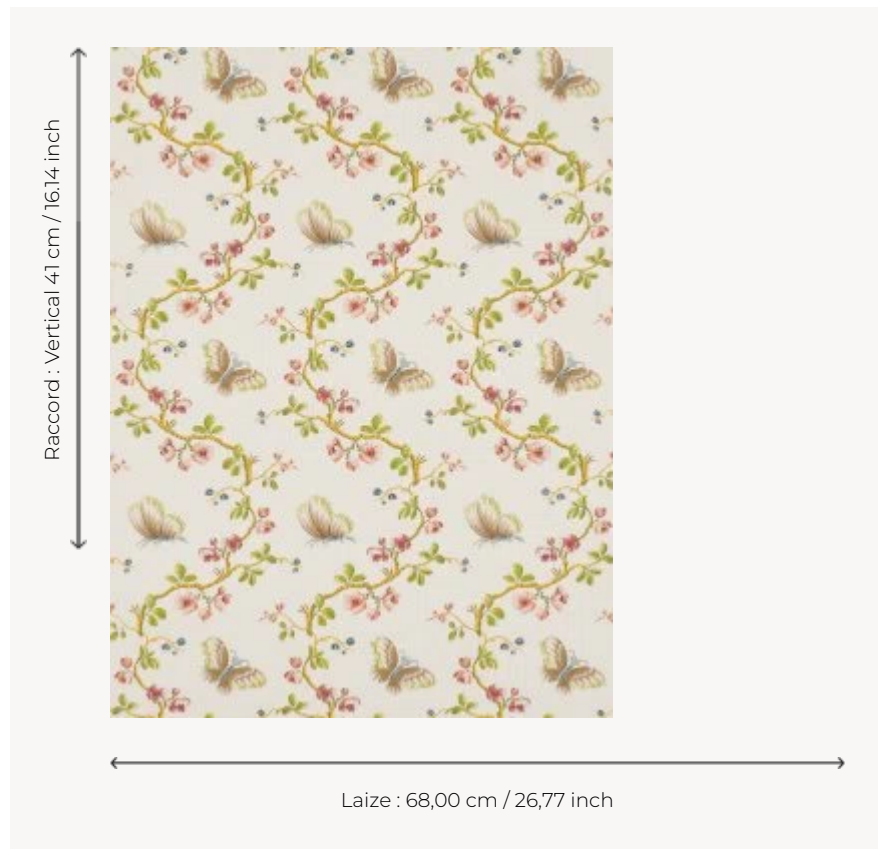

# FP167001 WALLPAPER PAPILLONS

Garlands of flowers and twirling butterflies in the Louis XVI style.

## FP167001 - Beige

## Pierre Frey

<b>TYPE</b>	Small width printed wallpapers
<b>SALES UNIT</b>	Available per roll of 4,57 mts
<b>BACKING</b>	PAPER
<b>COMPOSITION</b>	-
<b>WIDTH</b>	68 cm / 26,77 inch
<b>REPEAT</b>	V: 41 cm - 16,14 inch Straight repeat
<b>WEIGHT</b>	187 gr / m <sup>2</sup>
<b>CARE</b>	
<b>TRIMMING</b>	Not trimmed
<b>HANGING/REMOVING</b>	Paste the paper Wet removable
<b>CERTIFICATIONS</b>	EUROCLASS B-s1,d0 ASTM E84 Class A
<b>NOTES</b>	Hand screen printed
<b>INFORMATION</b>	Soaking time before hanging: maximum 2 minutes. Use the trim & join marks during installation. Double-cut installation.

### 3 Colors

FP167001  
Beige

FP167003  
Bleu

FP167004  
Corail