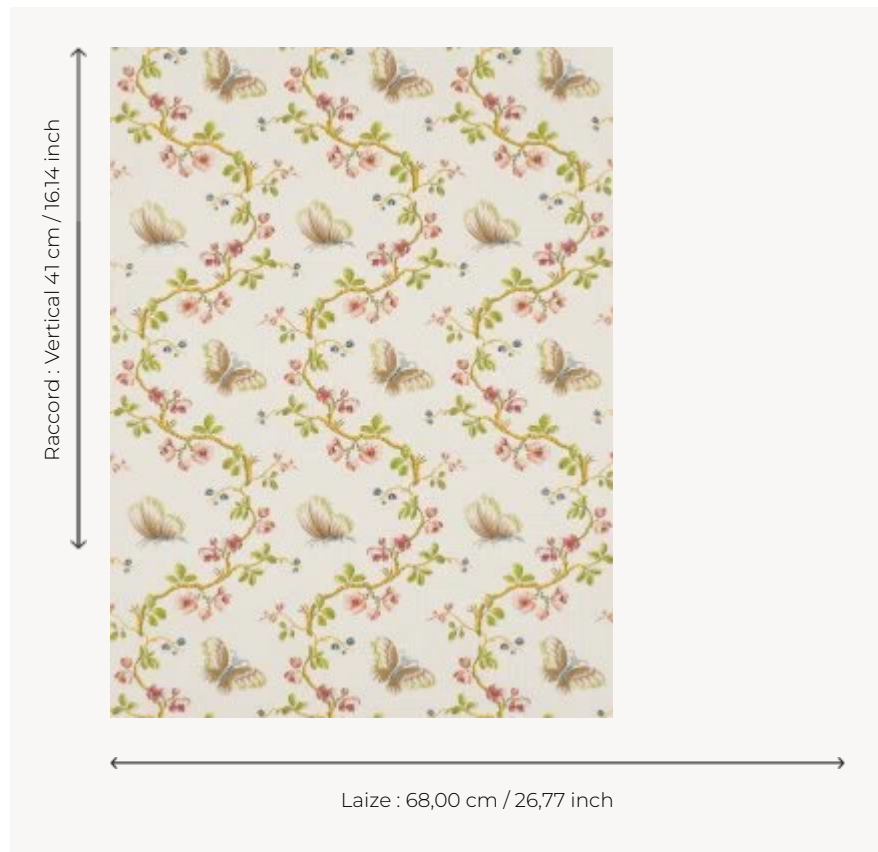

## FP167001 WALLPAPER PAPILLONS

Garlands of flowers and twirling butterflies in the Louis XVI style.

### FP167001 - Beige

### Pierre Frey

<b>TYPE</b>	Small width printed wallpapers
<b>SALES UNIT</b>	Available per roll of 4,57 mts
<b>BACKING</b>	PAPER
<b>COMPOSITION</b>	-
<b>WIDTH</b>	68 cm / 26,77 inch
<b>REPEAT</b>	V: 41 cm - 16,14 inch Straight repeat
<b>WEIGHT</b>	187 gr / m <sup>2</sup>
<b>CARE</b>	
<b>TRIMMING</b>	Not trimmed
<b>HANGING/REMOVING</b>	Paste the paper Wet removable
<b>CERTIFICATIONS</b>	EUROCLASS B-s1,d0 ASTM E84 Class A
<b>NOTES</b>	Hand screen printed
<b>INFORMATION</b>	Soaking time before hanging: maximum 2 minutes. Use the trim & join marks during installation. Double-cut installation.