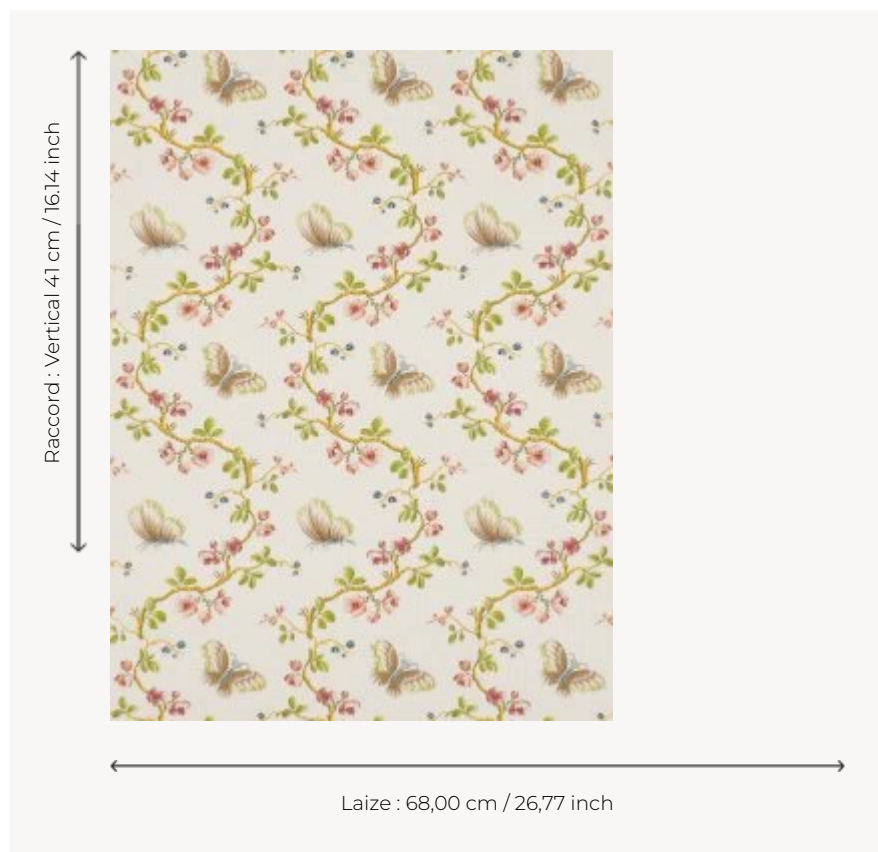

FP167001 WALLPAPER PAPILLONS

Garlands of flowers and twirling butterflies in the Louis XVI style.

FP167001 - Beige

Pierre Frey

TYPE	Small width printed wallpapers
SALES UNIT	Available per roll of 4,57 mts
BACKING	PAPER
COMPOSITION	-
WIDTH	68 cm / 26,77 inch
REPEAT	V: 41 cm - 16,14 inch Straight repeat
WEIGHT	187 gr / m ²
CARE	
TRIMMING	Not trimmed
HANGING/REMOVING	Paste the paper Wet removable
CERTIFICATIONS	EUROCLASS B-s1,d0 ASTM E84 Class A
NOTES	Hand screen printed
INFORMATION	Soaking time before hanging: maximum 2 minutes. Use the trim & join marks during installation. Double-cut installation.

3 Colors

FP167001
Beige

FP167003
Bleu

FP167004
Corail