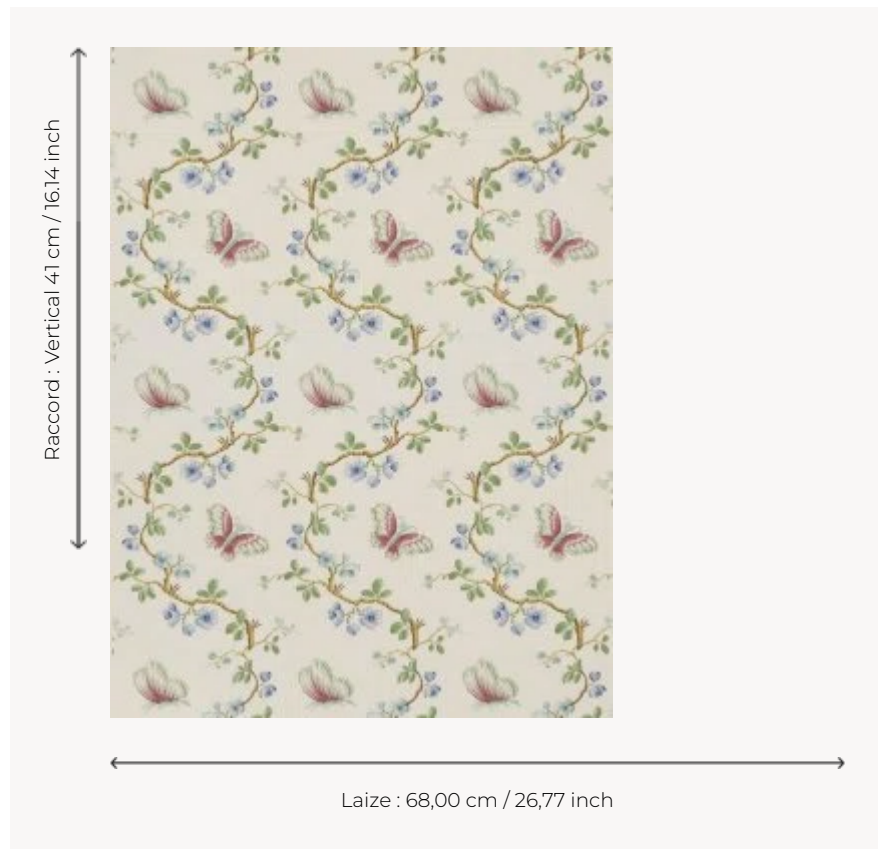

FP167003 WALLPAPER PAPILLONS

Garlands of flowers and twirling butterflies in the Louis XVI style.

FP167003 - Bleu

Pierre Frey

TYPE	Small width printed wallpapers
SALES UNIT	Available per roll of 4,57 mts
BACKING	PAPER
COMPOSITION	-
WIDTH	68 cm / 26,77 inch
REPEAT	V: 41 cm - 16,14 inch Straight repeat
WEIGHT	187 gr / m ²
CARE	
TRIMMING	Not trimmed
HANGING/REMOVING	Paste the paper Wet removable
CERTIFICATIONS	EUROCLASS B-s1,d0 ASTM E84 Class A
NOTES	Hand screen printed
INFORMATION	Soaking time before hanging: maximum 2 minutes. Use the trim & join marks during installation. Double-cut installation.

3 Colors

FP167001
Beige

FP167003
Bleu

FP167004
Corail