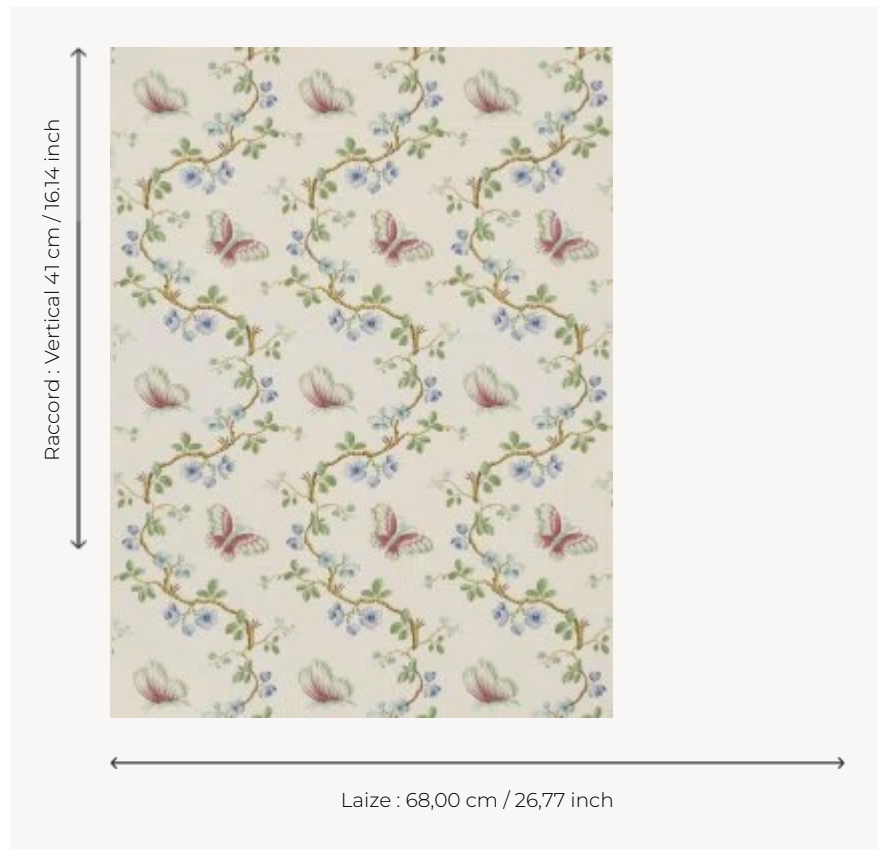

FP167003 WALLPAPER PAPILLONS

Garlands of flowers and twirling butterflies in the Louis XVI style.

FP167003 - Bleu

Pierre Frey

TYPE Small width printed wallpapers

SALES UNIT Available per roll of 4,57 mts

BACKING PAPER

COMPOSITION -

WIDTH 68 cm / 26,77 inch

REPEAT V: 41 cm - 16,14 inch
Straight repeat

WEIGHT 187 gr / m²

CARE 

TRIMMING Not trimmed

HANGING/REMOVING Paste the paper
Wet removable

CERTIFICATIONS EUROCLASS B-s1,d0
ASTM E84 Class A

NOTES Hand screen printed

INFORMATION Soaking time before hanging:
maximum 2 minutes.
Use the trim & join marks during
installation. Double-cut installation.

3 Colors

FP167001
Beige

FP167003
Bleu

FP167004
Corail