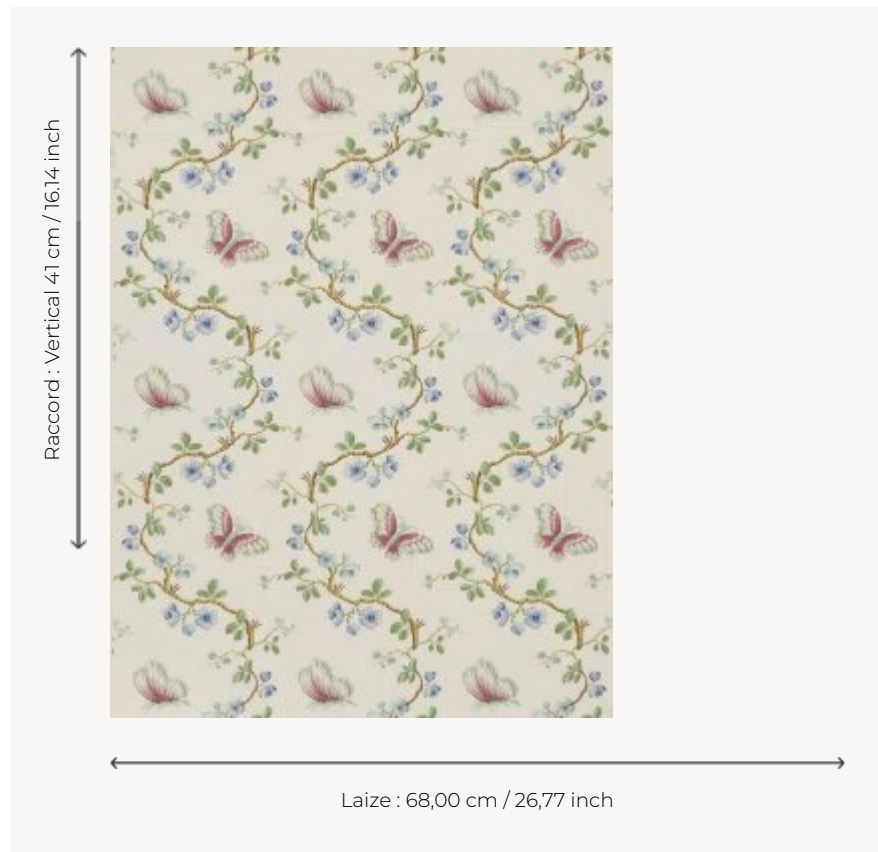

FP167003 WALLPAPER PAPILLONS

Garlands of flowers and twirling butterflies in the Louis XVI style.

FP167003 - Bleu

Pierre Frey

TYPE	Small width printed wallpapers
SALES UNIT	Available per roll of 4,57 mts
BACKING	PAPER
COMPOSITION	-
WIDTH	68 cm / 26,77 inch
REPEAT	V: 41 cm - 16,14 inch Straight repeat
WEIGHT	187 gr / m ²
CARE	
TRIMMING	Not trimmed
HANGING/REMOVING	Paste the paper Wet removable
CERTIFICATIONS	EUROCLASS B-s1,d0 ASTM E84 Class A
NOTES	Hand screen printed
INFORMATION	Soaking time before hanging: maximum 2 minutes. Use the trim & join marks during installation. Double-cut installation.

3 Colors

FP167001
Beige

FP167003
Bleu

FP167004
Corail