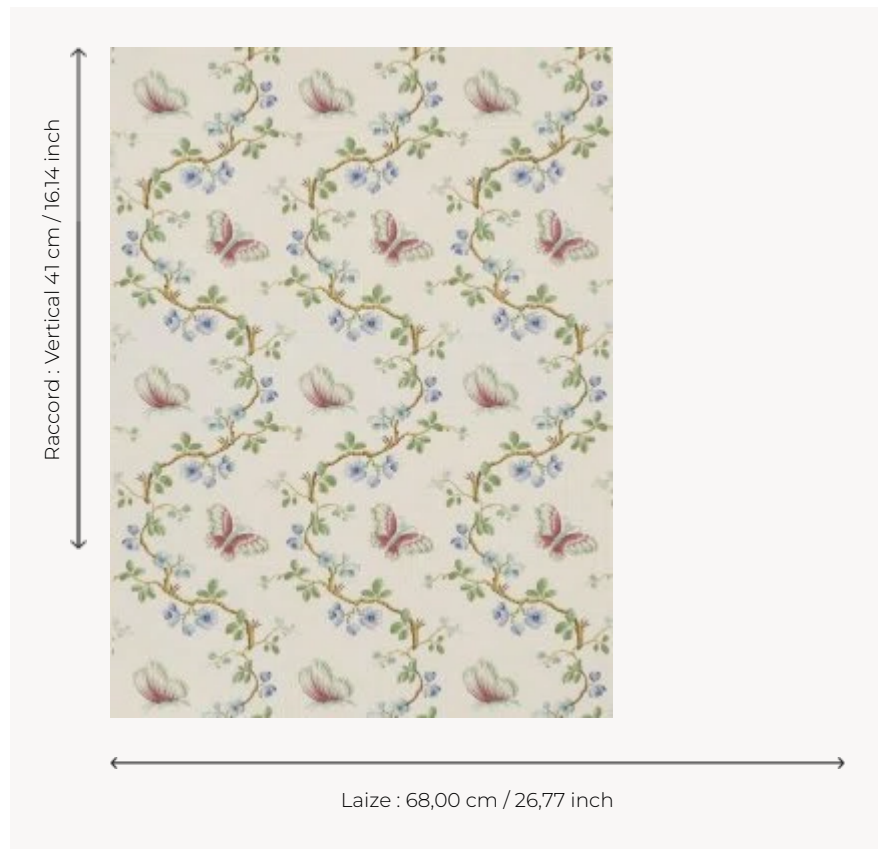

## FP167003 WALLPAPER PAPILLONS

Garlands of flowers and twirling butterflies in the Louis XVI style.

### FP167003 - Bleu

### Pierre Frey

|                         |  |
|-------------------------|--|
| <b>TYPE</b>             | Small width printed wallpapers   |
| <b>SALES UNIT</b>       | Available per roll of 4,57 mts   |
| <b>BACKING</b>          | PAPER  |
| <b>COMPOSITION</b>      | -  |
| <b>WIDTH</b>            | 68 cm / 26,77 inch   |
| <b>REPEAT</b>           | V: 41 cm - 16,14 inch<br>Straight repeat   |
| <b>WEIGHT</b>           | 187 gr / m <sup>2</sup>  |
| <b>CARE</b>             |  |
| <b>TRIMMING</b>         | Not trimmed  |
| <b>HANGING/REMOVING</b> | Paste the paper<br>Wet removable   |
| <b>CERTIFICATIONS</b>   | EUROCLASS B-s1,d0<br>ASTM E84 Class A  |
| <b>NOTES</b>            | Hand screen printed  |
| <b>INFORMATION</b>      | Soaking time before hanging:<br>maximum 2 minutes.<br>Use the trim & join marks during<br>installation. Double-cut installation. |

## 3 Colors

FP167001  
Beige

FP167003  
Bleu

FP167004  
Corail