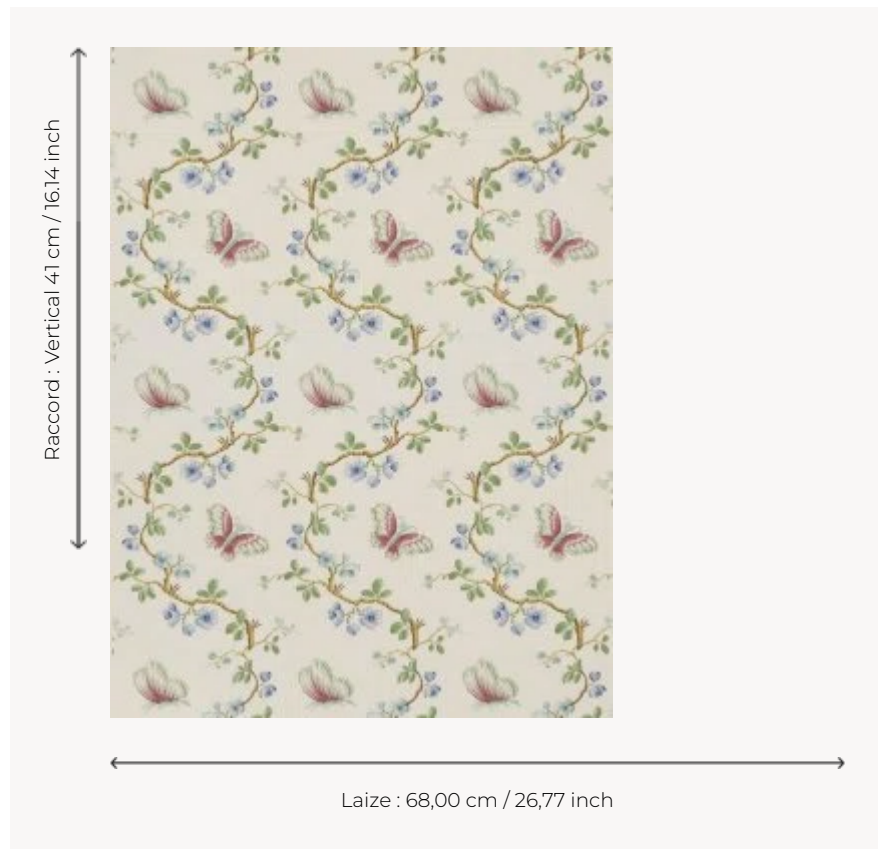

## FP167003 WALLPAPER PAPILLONS

Garlands of flowers and twirling butterflies in the Louis XVI style.

### FP167003 - Bleu

### Pierre Frey

<b>TYPE</b>	Small width printed wallpapers
<b>SALES UNIT</b>	Available per roll of 4,57 mts
<b>BACKING</b>	PAPER
<b>COMPOSITION</b>	-
<b>WIDTH</b>	68 cm / 26,77 inch
<b>REPEAT</b>	V: 41 cm - 16,14 inch Straight repeat
<b>WEIGHT</b>	187 gr / m <sup>2</sup>
<b>CARE</b>	
<b>TRIMMING</b>	Not trimmed
<b>HANGING/REMOVING</b>	Paste the paper Wet removable
<b>CERTIFICATIONS</b>	EUROCLASS B-s1,d0 ASTM E84 Class A
<b>NOTES</b>	Hand screen printed
<b>INFORMATION</b>	Soaking time before hanging: maximum 2 minutes. Use the trim & join marks during installation. Double-cut installation.

### 3 Colors

FP167001  
Beige

FP167003  
Bleu

FP167004  
Corail