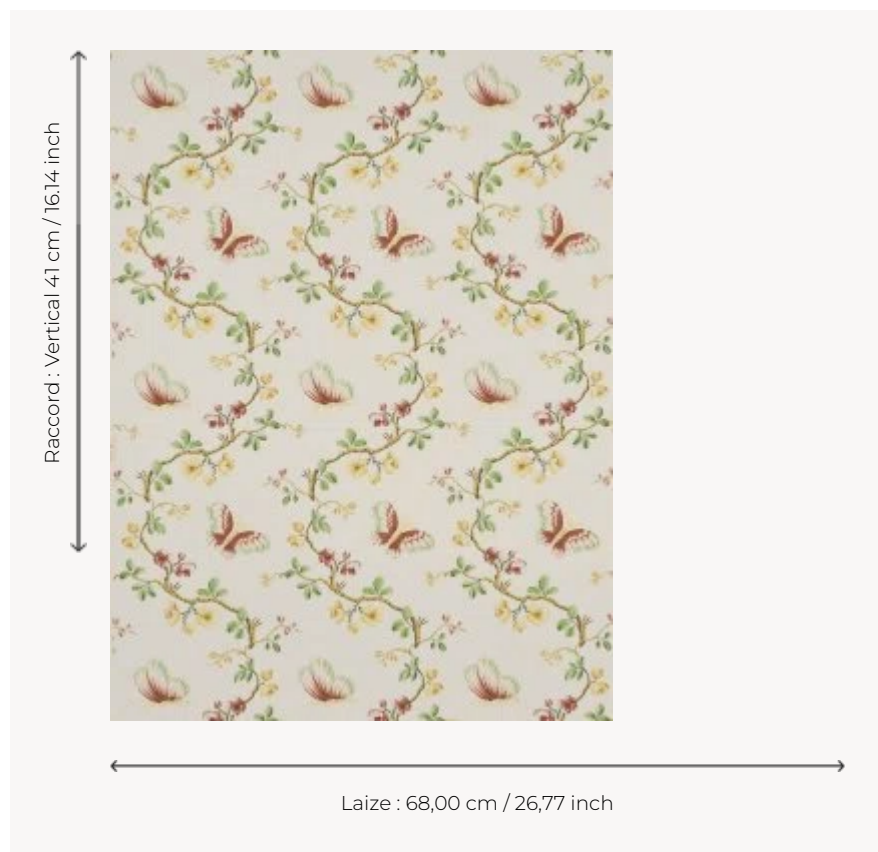

## FP167004 WALLPAPER PAPILLONS

Garlands of flowers and twirling butterflies in the Louis XVI style.

### Pierre Frey

<b>TYPE</b>	Small width printed wallpapers
<b>SALES UNIT</b>	Available per roll of 4,57 mts
<b>BACKING</b>	PAPER
<b>COMPOSITION</b>	-
<b>WIDTH</b>	68 cm / 26,77 inch
<b>REPEAT</b>	V: 41 cm - 16,14 inch Straight repeat
<b>WEIGHT</b>	187 gr / m <sup>2</sup>
<b>CARE</b>	
<b>TRIMMING</b>	Not trimmed
<b>HANGING/REMOVING</b>	Paste the paper Wet removable
<b>CERTIFICATIONS</b>	EUROCLASS B-s1,d0 ASTM E84 Class A
<b>NOTES</b>	Hand screen printed
<b>INFORMATION</b>	Soaking time before hanging: maximum 2 minutes. Use the trim & join marks during installation. Double-cut installation.

## 3 Colors

FP167001  
Beige

FP167003  
Bleu

FP167004  
Corail