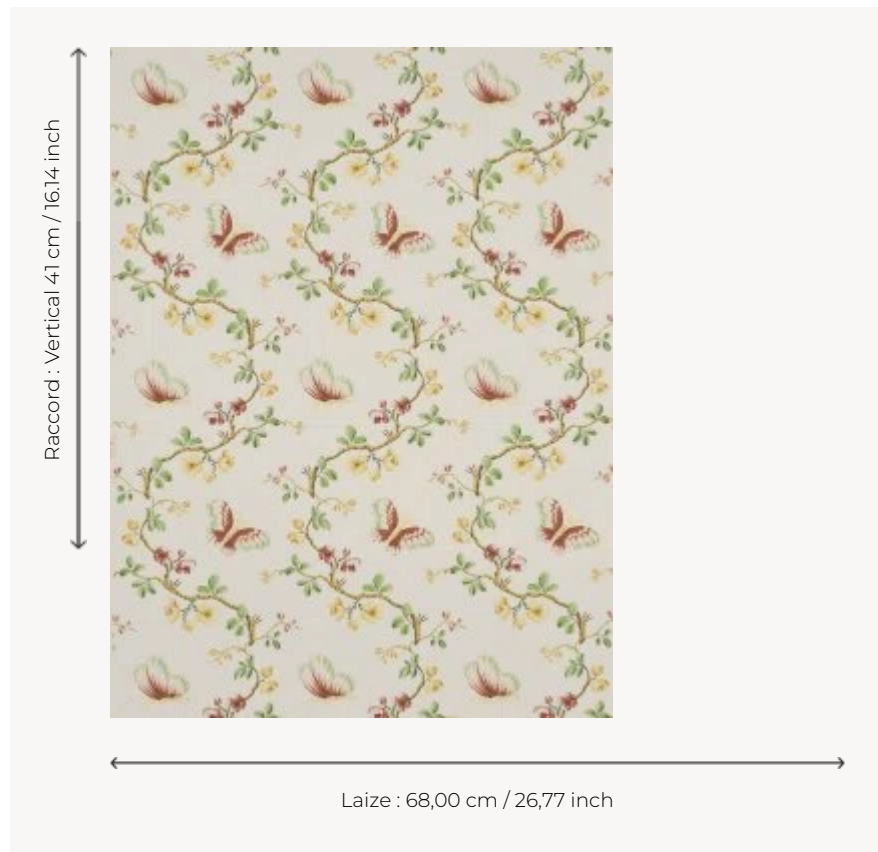

FP167004 WALLPAPER PAPILLONS

Garlands of flowers and twirling butterflies in the Louis XVI style.

FP167004 - Corail

Pierre Frey

TYPE	Small width printed wallpapers
SALES UNIT	Available per roll of 4,57 mts
BACKING	PAPER
COMPOSITION	-
WIDTH	68 cm / 26,77 inch
REPEAT	V: 41 cm - 16,14 inch Straight repeat
WEIGHT	187 gr / m ²
CARE	
TRIMMING	Not trimmed
HANGING/REMOVING	Paste the paper Wet removable
CERTIFICATIONS	EUROCLASS B-s1,d0 ASTM E84 Class A
NOTES	Hand screen printed
INFORMATION	Soaking time before hanging: maximum 2 minutes. Use the trim & join marks during installation. Double-cut installation.

3 Colors

FP167001
Beige

FP167003
Bleu

FP167004
Corail