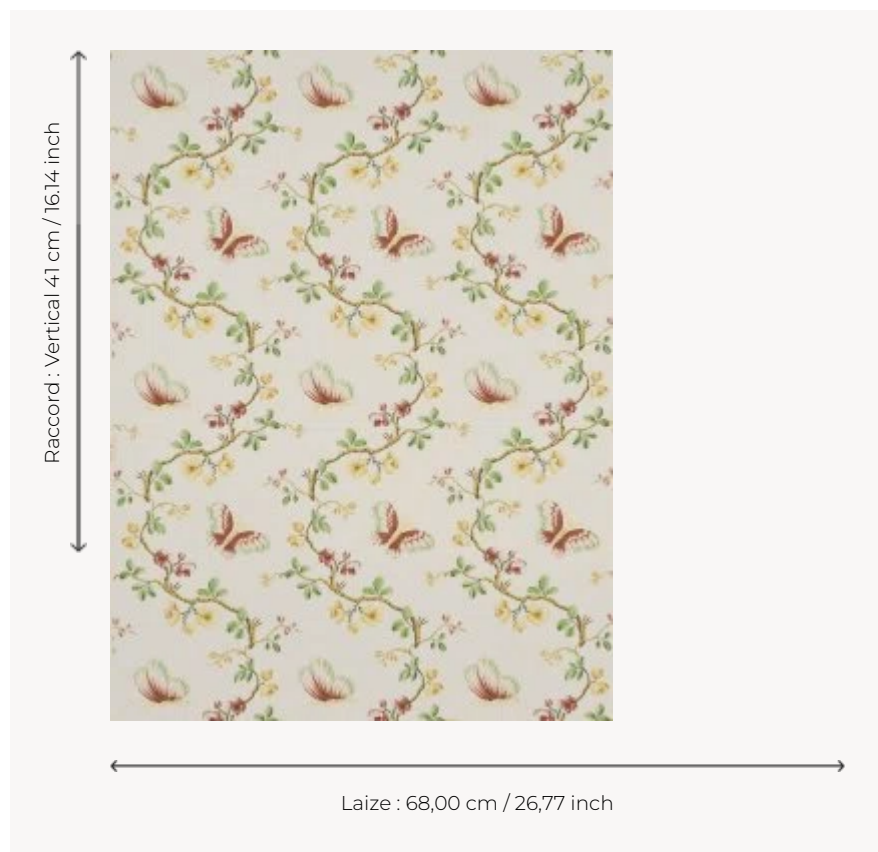

FP167004 WALLPAPER PAPILLONS

Garlands of flowers and twirling butterflies in the Louis XVI style.

FP167004 - Corail

Pierre Frey

TYPE	Small width printed wallpapers
SALES UNIT	Available per roll of 4,57 mts
BACKING	PAPER
COMPOSITION	-
WIDTH	68 cm / 26,77 inch
REPEAT	V: 41 cm - 16,14 inch Straight repeat
WEIGHT	187 gr / m ²
CARE	
TRIMMING	Not trimmed
HANGING/REMOVING	Paste the paper Wet removable
CERTIFICATIONS	EUROCLASS B-s1,d0 ASTM E84 Class A
NOTES	Hand screen printed
INFORMATION	Soaking time before hanging: maximum 2 minutes. Use the trim & join marks during installation. Double-cut installation.

3 Colors

FP167001
Beige

FP167003
Bleu

FP167004
Corail