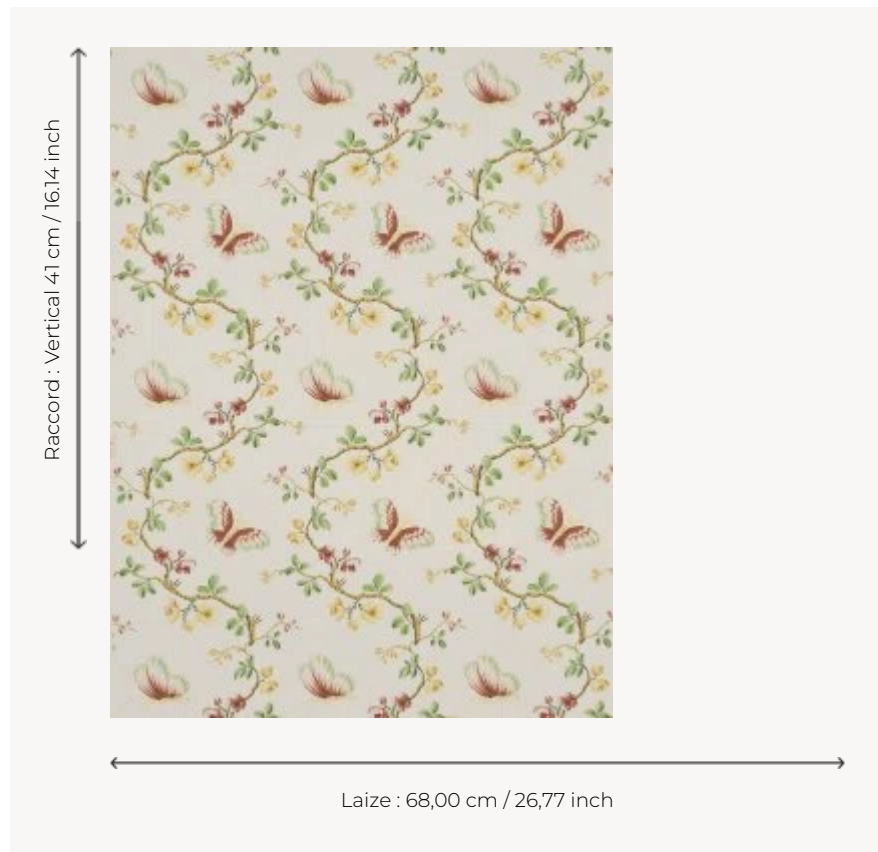

## FP167004 WALLPAPER PAPILLONS

Garlands of flowers and twirling butterflies in the Louis XVI style.

### Pierre Frey

<b>TYPE</b>	Small width printed wallpapers
<b>SALES UNIT</b>	Available per roll of 4,57 mts
<b>BACKING</b>	PAPER
<b>COMPOSITION</b>	-
<b>WIDTH</b>	68 cm / 26,77 inch
<b>REPEAT</b>	V: 41 cm - 16,14 inch Straight repeat
<b>WEIGHT</b>	187 gr / m <sup>2</sup>
<b>CARE</b>	
<b>TRIMMING</b>	Not trimmed
<b>HANGING/REMOVING</b>	Paste the paper Wet removable
<b>CERTIFICATIONS</b>	EUROCLASS B-s1,d0 ASTM E84 Class A
<b>NOTES</b>	Hand screen printed
<b>INFORMATION</b>	Soaking time before hanging: maximum 2 minutes. Use the trim & join marks during installation. Double-cut installation.

## 3 Colors

FP167001  
Beige

FP167003  
Bleu

FP167004  
Corail