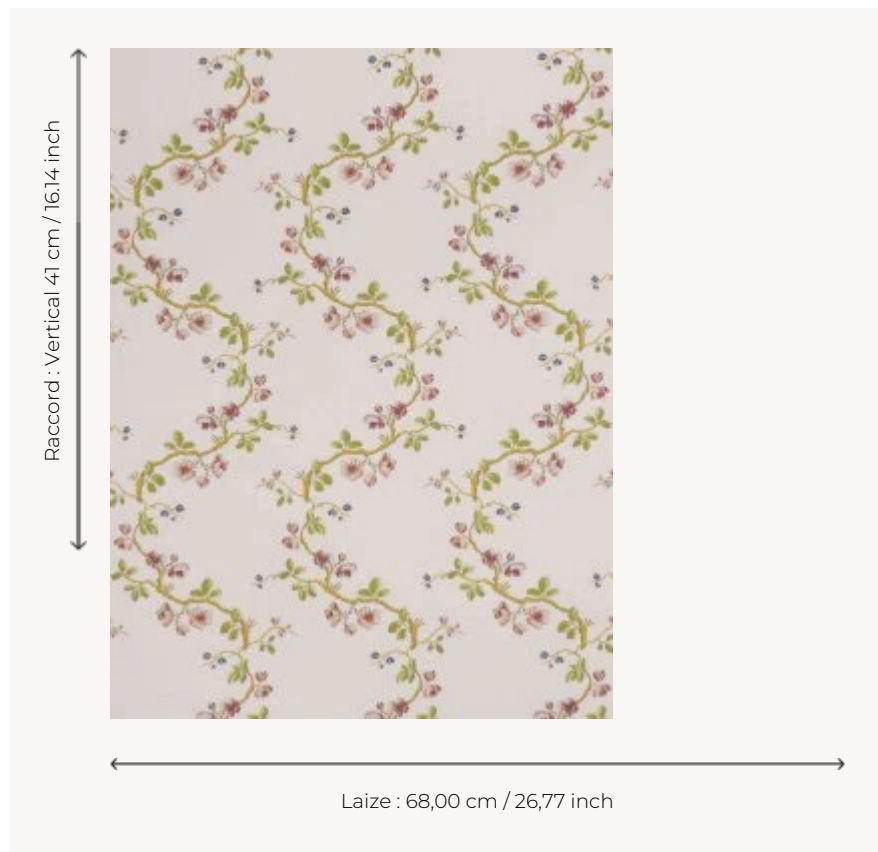

FP168001 WALLPAPER SANS PAPILLONS

Well-balanced garlands of flowers from the Louis XV/XVI period. Wallpaper hand-printed in a frame.
Untrimmed.

FP168001 - Beige

Pierre Frey

TYPE	Small width printed wallpapers
SALES UNIT	Available per roll of 4,57 mts
BACKING	PAPER
COMPOSITION	-
WIDTH	68 cm / 26,77 inch
REPEAT	V: 41 cm - 16,14 inch Straight repeat
WEIGHT	159 gr / m ²
CARE	
TRIMMING	Not trimmed
HANGING/REMOVING	Paste the paper Wet removable
CERTIFICATIONS	EUROCLASS B-s1,d0 ASTM E84 Class A
NOTES	Hand screen printed
INFORMATION	Soaking time before hanging: maximum 2 minutes. Use the trim & join marks during installation. Double-cut installation.

4 Colors

FP168001
Beige

FP168002
Jaune

FP168003
Bleu

FP168004
Corail