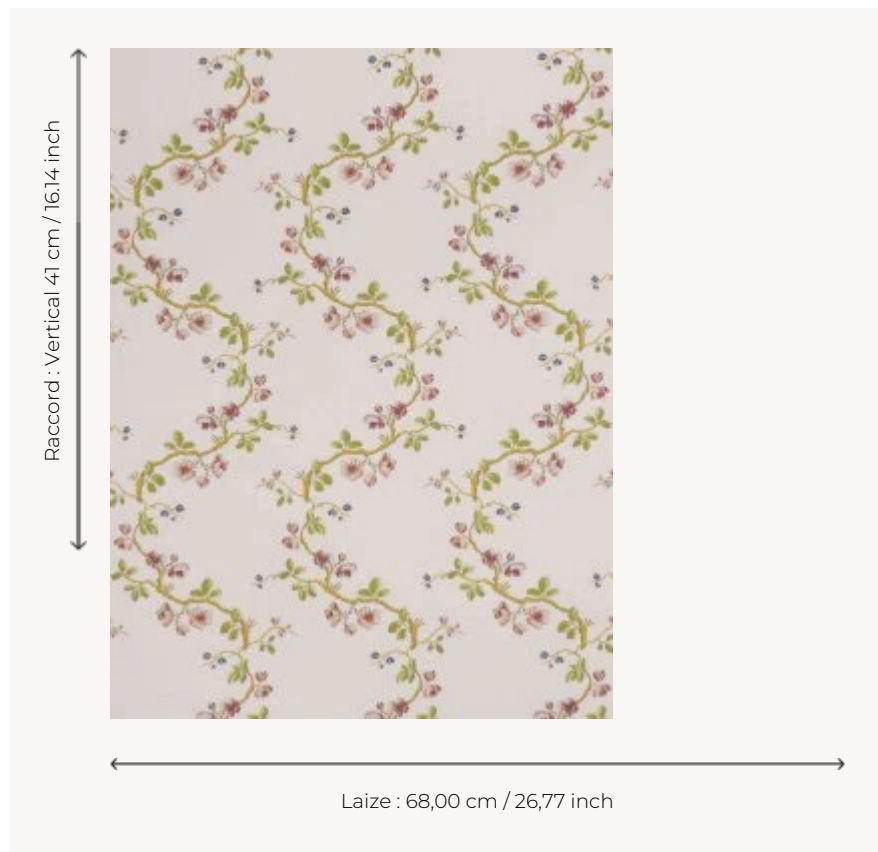

### Pierre Frey

|                         |                                                                                                                                  |
|-------------------------|----------------------------------------------------------------------------------------------------------------------------------|
| <b>TYPE</b>             | Small width printed wallpapers                                                                                                   |
| <b>SALES UNIT</b>       | Available per roll of 4,57 mts                                                                                                   |
| <b>BACKING</b>          | PAPER                                                                                                                            |
| <b>COMPOSITION</b>      | -                                                                                                                                |
| <b>WIDTH</b>            | 68 cm / 26,77 inch                                                                                                               |
| <b>REPEAT</b>           | V: 41 cm - 16,14 inch<br>Straight repeat                                                                                         |
| <b>WEIGHT</b>           | 159 gr / m <sup>2</sup>                                                                                                          |
| <b>CARE</b>             |                                               |
| <b>TRIMMING</b>         | Not trimmed                                                                                                                      |
| <b>HANGING/REMOVING</b> | Paste the paper<br>Wet removable                                                                                                 |
| <b>CERTIFICATIONS</b>   | EUROCLASS B-s1,d0<br>ASTM E84 Class A                                                                                            |
| <b>NOTES</b>            | Hand screen printed                                                                                                              |
| <b>INFORMATION</b>      | Soaking time before hanging:<br>maximum 2 minutes.<br>Use the trim & join marks during<br>installation. Double-cut installation. |