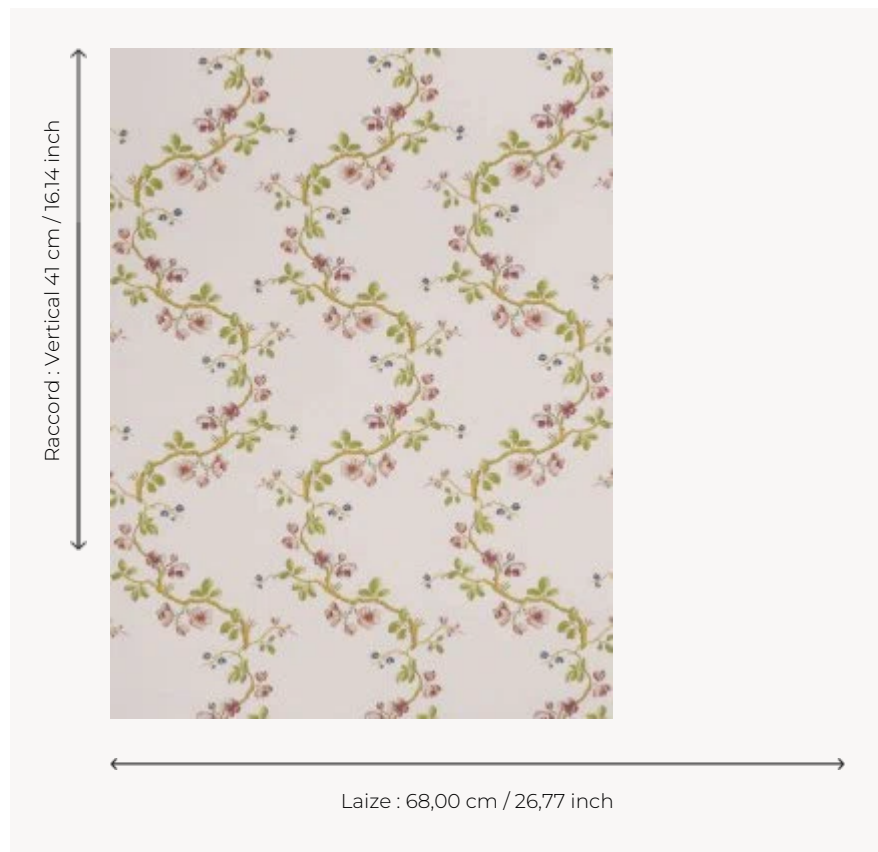

FP168001 WALLPAPER SANS PAPILLONS

Well-balanced garlands of flowers from the Louis XV/XVI period. Wallpaper hand-printed in a frame.
Untrimmed.

FP168001 - Beige

Pierre Frey

TYPE	Small width printed wallpapers
SALES UNIT	Available per roll of 4,57 mts
BACKING	PAPER
COMPOSITION	-
WIDTH	68 cm / 26,77 inch
REPEAT	V: 41 cm - 16,14 inch Straight repeat
WEIGHT	159 gr / m ²
CARE	
TRIMMING	Not trimmed
HANGING/REMOVING	Paste the paper Wet removable
CERTIFICATIONS	EUROCLASS B-s1,d0 ASTM E84 Class A
NOTES	Hand screen printed
INFORMATION	Soaking time before hanging: maximum 2 minutes. Use the trim & join marks during installation. Double-cut installation.

4 Colors

FP168001
Beige

FP168002
Jaune

FP168003
Bleu

FP168004
Corail