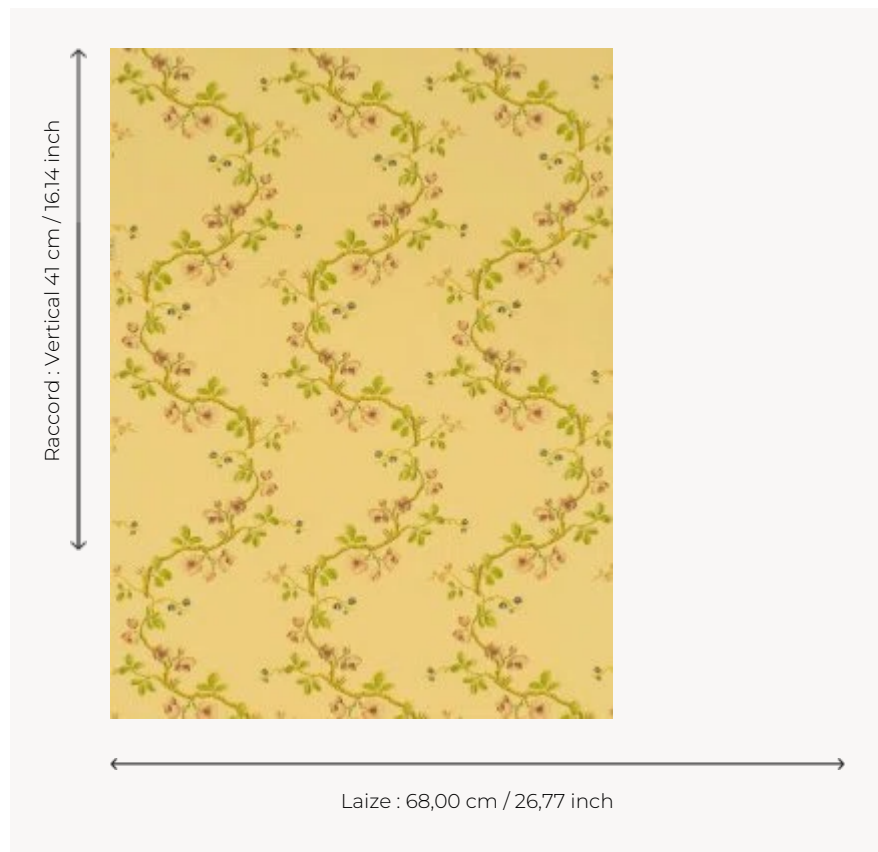

FP168002 WALLPAPER SANS PAPILLONS

Well-balanced garlands of flowers from the Louis XV/XVI period. Wallpaper hand-printed in a frame.
Untrimmed.

FP168002 - Jaune

Pierre Frey

TYPE	Small width printed wallpapers
SALES UNIT	Available per roll of 4,57 mts
BACKING	PAPER
COMPOSITION	-
WIDTH	68 cm / 26,77 inch
REPEAT	V: 41 cm - 16,14 inch Straight repeat
WEIGHT	159 gr / m ²
CARE	
TRIMMING	Not trimmed
HANGING/REMOVING	Paste the paper Wet removable
CERTIFICATIONS	EUROCLASS B-s1,d0 ASTM E84 Class A
NOTES	Hand screen printed
INFORMATION	Soaking time before hanging: maximum 2 minutes. Use the trim & join marks during installation. Double-cut installation.

4 Colors

FP168001
Beige

FP168002
Jaune

FP168003
Bleu

FP168004
Corail