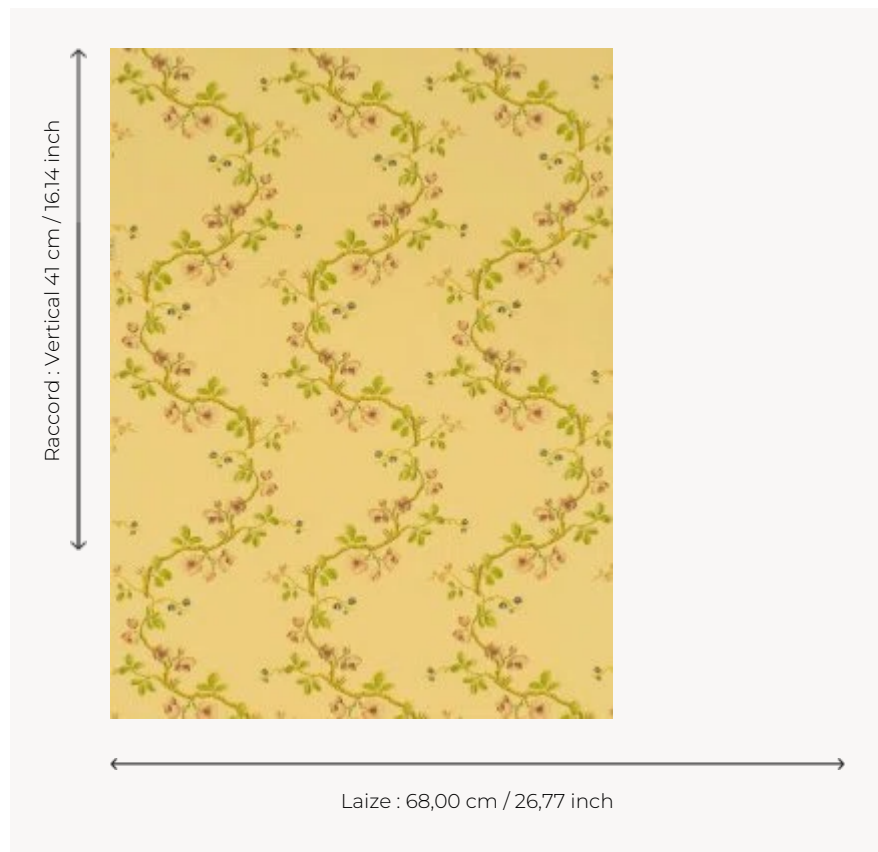

FP168002 WALLPAPER SANS PAPILLONS

Well-balanced garlands of flowers from the Louis XV/XVI period. Wallpaper hand-printed in a frame. Untrimmed.

FP168002 - Jaune

Pierre Frey

TYPE	Small width printed wallpapers
SALES UNIT	Available per roll of 4,57 mts
BACKING	PAPER
COMPOSITION	-
WIDTH	68 cm / 26,77 inch
REPEAT	V: 41 cm - 16,14 inch Straight repeat
WEIGHT	159 gr / m ²
CARE	
TRIMMING	Not trimmed
HANGING/REMOVING	Paste the paper Wet removable
CERTIFICATIONS	EUROCLASS B-s1,d0 ASTM E84 Class A
NOTES	Hand screen printed
INFORMATION	Soaking time before hanging: maximum 2 minutes. Use the trim & join marks during installation. Double-cut installation.

4 Colors

FP168001
Beige

FP168002
Jaune

FP168003
Bleu

FP168004
Corail