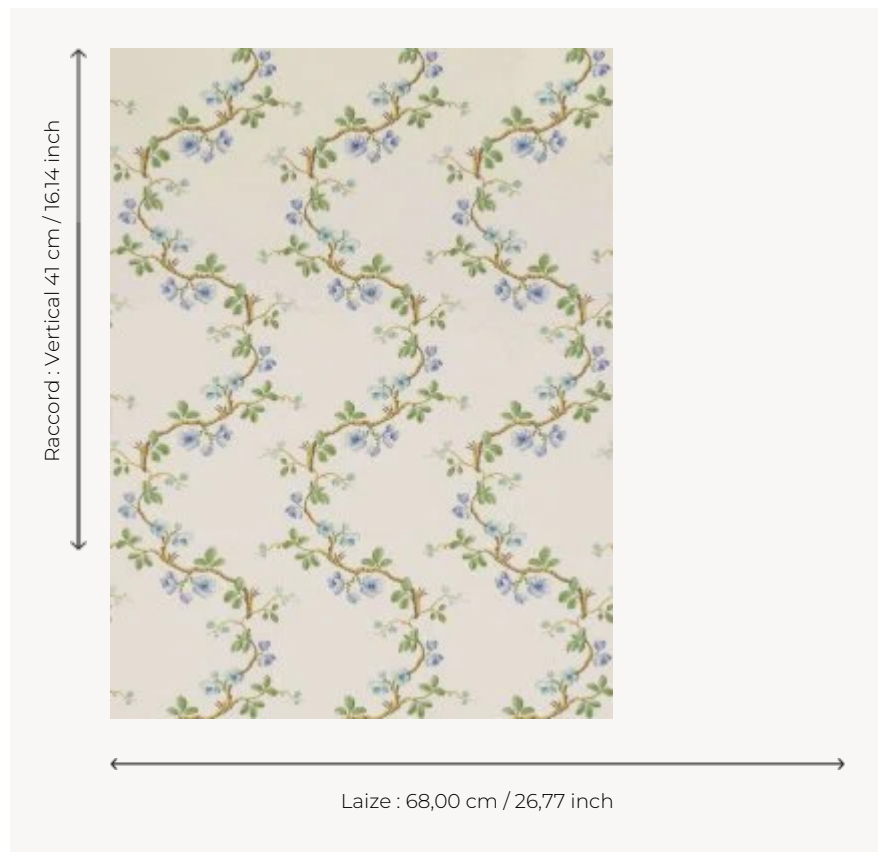

FP168003 WALLPAPER SANS PAPILLONS

Well-balanced garlands of flowers from the Louis XV/XVI period. Wallpaper hand-printed in a frame.
Untrimmed.

FP168003 - Bleu

Pierre Frey

TYPE	Small width printed wallpapers
SALES UNIT	Available per roll of 4,57 mts
BACKING	PAPER
COMPOSITION	-
WIDTH	68 cm / 26,77 inch
REPEAT	V: 41 cm - 16,14 inch Straight repeat
WEIGHT	159 gr / m ²
CARE	
TRIMMING	Not trimmed
HANGING/REMOVING	Paste the paper Wet removable
CERTIFICATIONS	EUROCLASS B-s1,d0 ASTM E84 Class A
NOTES	Hand screen printed
INFORMATION	Soaking time before hanging: maximum 2 minutes. Use the trim & join marks during installation. Double-cut installation.

4 Colors

FP168001
Beige

FP168002
Jaune

FP168003
Bleu

FP168004
Corail