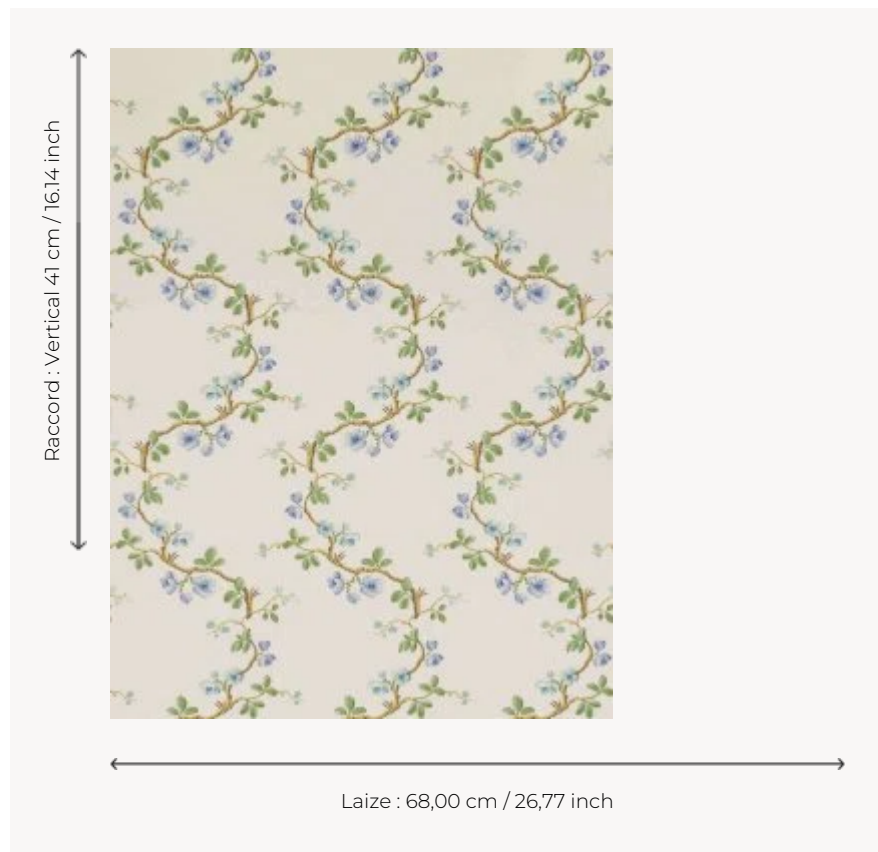

## FP168003 WALLPAPER SANS PAPILLONS

Well-balanced garlands of flowers from the Louis XV/XVI period. Wallpaper hand-printed in a frame.  
Untrimmed.

### FP168003 - Bleu

### Pierre Frey

<b>TYPE</b>	Small width printed wallpapers
<b>SALES UNIT</b>	Available per roll of 4,57 mts
<b>BACKING</b>	PAPER
<b>COMPOSITION</b>	-
<b>WIDTH</b>	68 cm / 26,77 inch
<b>REPEAT</b>	V: 41 cm - 16,14 inch Straight repeat
<b>WEIGHT</b>	159 gr / m <sup>2</sup>
<b>CARE</b>	
<b>TRIMMING</b>	Not trimmed
<b>HANGING/REMOVING</b>	Paste the paper Wet removable
<b>CERTIFICATIONS</b>	EUROCLASS B-s1,d0 ASTM E84 Class A
<b>NOTES</b>	Hand screen printed
<b>INFORMATION</b>	Soaking time before hanging: maximum 2 minutes. Use the trim & join marks during installation. Double-cut installation.

## 4 Colors

FP168001  
Beige

FP168002  
Jaune

FP168003  
Bleu

FP168004  
Corail