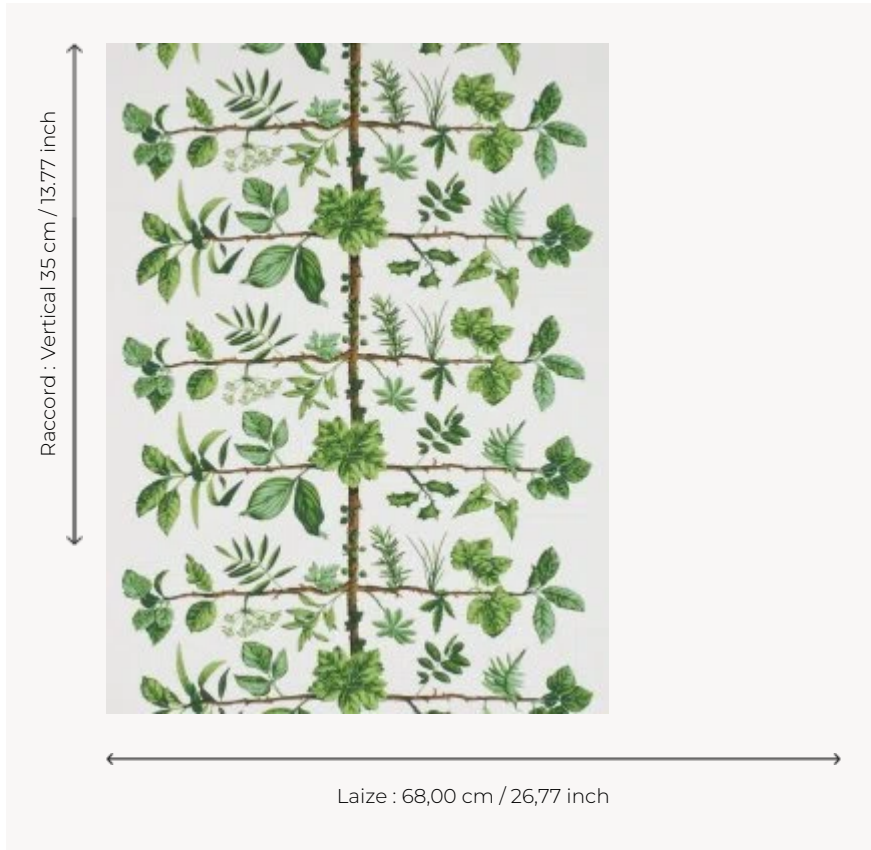

## FP169001 WALLPAPER ESPALIER

Imaginary arbour with multiple foliage. Wallpaper hand-printed in a frame. Untrimmed.

### Pierre Frey

<b>TYPE</b>	Small width printed wallpapers
<b>SALES UNIT</b>	Available per roll of 4,57 mts
<b>BACKING</b>	PAPER
<b>COMPOSITION</b>	-
<b>WIDTH</b>	68 cm / 26,77 inch
<b>REPEAT</b>	V: 35 cm - 13,77 inch Straight repeat
<b>WEIGHT</b>	159 gr / m <sup>2</sup>
<b>CARE</b>	
<b>TRIMMING</b>	Not trimmed
<b>HANGING/REMOVING</b>	Paste the paper Wet removable
<b>CERTIFICATIONS</b>	EUROCLASS B-s1,d0 ASTM E84 Class A
<b>NOTES</b>	Hand screen printed
<b>INFORMATION</b>	Soaking time before hanging: maximum 2 minutes. Use the trim & join marks during installation. Double-cut installation.