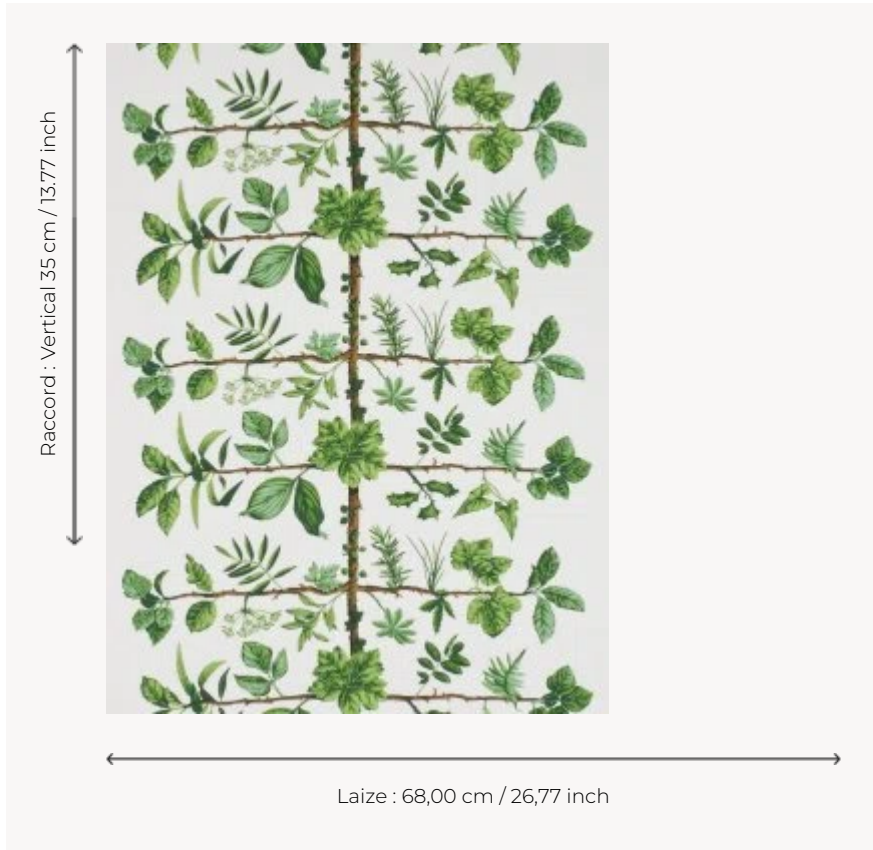

# FP169001 WALLPAPER ESPALIER

Imaginary arbour with multiple foliage. Wallpaper hand-printed in a frame. Untrimmed.

## Pierre Frey

<b>TYPE</b>	Small width printed wallpapers
<b>SALES UNIT</b>	Available per roll of 4,57 mts
<b>BACKING</b>	PAPER
<b>COMPOSITION</b>	-
<b>WIDTH</b>	68 cm / 26,77 inch
<b>REPEAT</b>	V: 35 cm - 13,77 inch Straight repeat
<b>WEIGHT</b>	159 gr / m <sup>2</sup>
<b>CARE</b>	
<b>TRIMMING</b>	Not trimmed
<b>HANGING/REMOVING</b>	Paste the paper Wet removable
<b>CERTIFICATIONS</b>	EUROCLASS B-s1,d0 ASTM E84 Class A
<b>NOTES</b>	Hand screen printed
<b>INFORMATION</b>	Soaking time before hanging: maximum 2 minutes. Use the trim & join marks during installation. Double-cut installation.