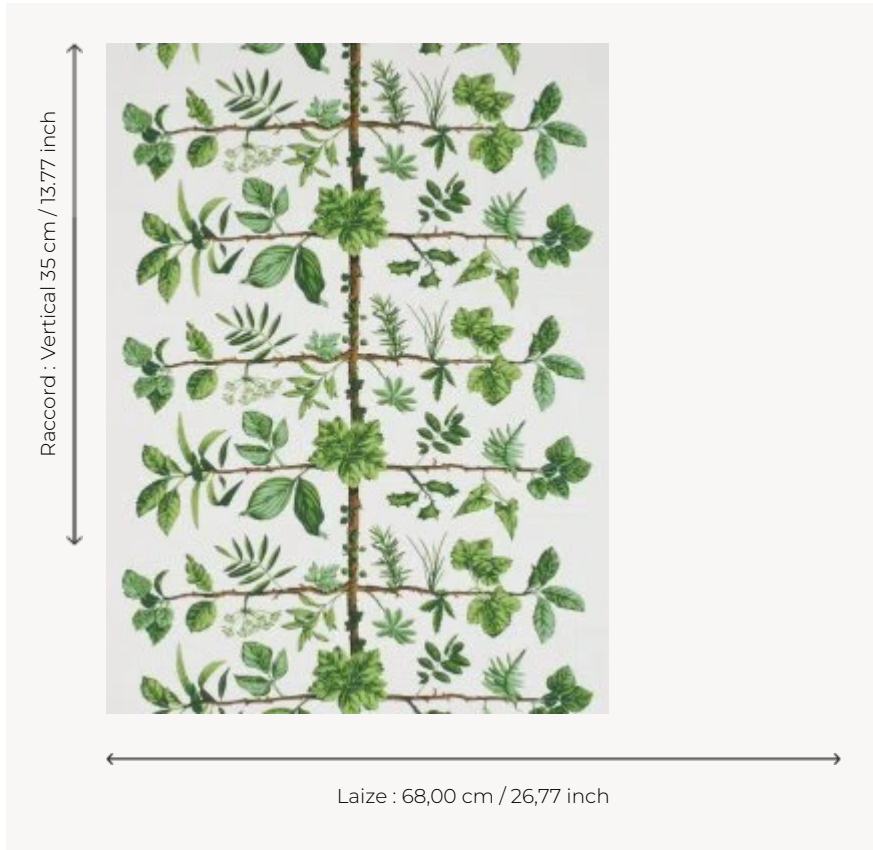

FP169001 WALLPAPER ESPALIER

Imaginary arbour with multiple foliage. Wallpaper hand-printed in a frame. Untrimmed.

FP169001 - Prairie

Pierre Frey

TYPE	Small width printed wallpapers
SALES UNIT	Available per roll of 4,57 mts
BACKING	PAPER
COMPOSITION	-
WIDTH	68 cm / 26,77 inch
REPEAT	V: 35 cm - 13,77 inch Straight repeat
WEIGHT	159 gr / m ²
CARE	
TRIMMING	Not trimmed
HANGING/REMOVING	Paste the paper Wet removable
CERTIFICATIONS	EUROCLASS B-s1,d0 ASTM E84 Class A
NOTES	Hand screen printed
INFORMATION	Soaking time before hanging: maximum 2 minutes. Use the trim & join marks during installation. Double-cut installation.