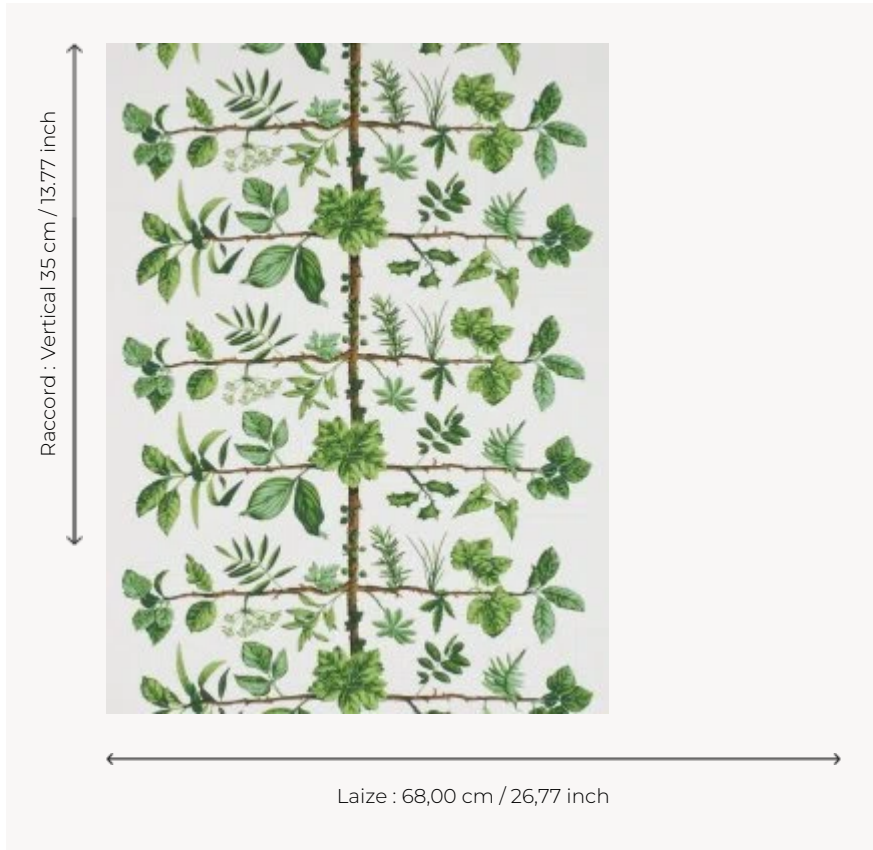

FP169001 WALLPAPER ESPALIER

Imaginary arbour with multiple foliage. Wallpaper hand-printed in a frame. Untrimmed.

FP169001 - Prairie

Pierre Frey

TYPE	Small width printed wallpapers
SALES UNIT	Available per roll of 4,57 mts
BACKING	PAPER
COMPOSITION	-
WIDTH	68 cm / 26,77 inch
REPEAT	V: 35 cm - 13,77 inch Straight repeat
WEIGHT	159 gr / m ²
CARE	
TRIMMING	Not trimmed
HANGING/REMOVING	Paste the paper Wet removable
CERTIFICATIONS	EUROCLASS B-s1,d0 ASTM E84 Class A
NOTES	Hand screen printed
INFORMATION	Soaking time before hanging: maximum 2 minutes. Use the trim & join marks during installation. Double-cut installation.