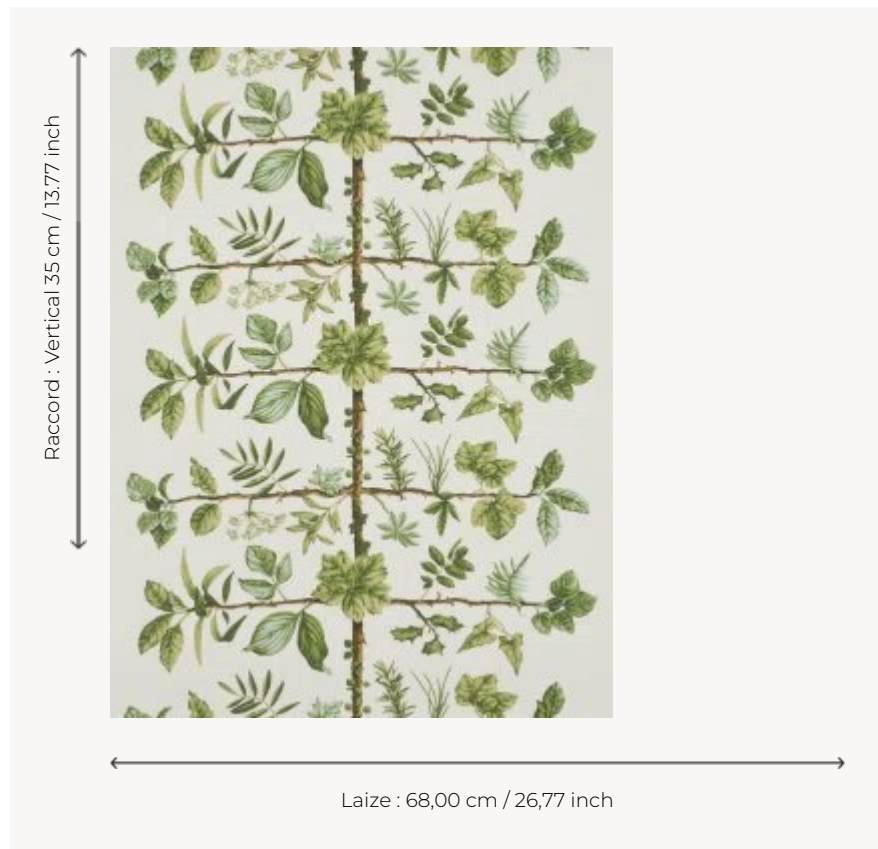

FP169002 WALLPAPER ESPALIER

Imaginary arbour with multiple foliage. Wallpaper hand-printed in a frame. Untrimmed.

FP169002 - Foin

Pierre Frey

TYPE	Small width printed wallpapers
SALES UNIT	Available per roll of 4,57 mts
BACKING	PAPER
COMPOSITION	-
WIDTH	68 cm / 26,77 inch
REPEAT	V: 35 cm - 13,77 inch Straight repeat
WEIGHT	159 gr / m ²
CARE	
TRIMMING	Not trimmed
HANGING/REMOVING	Paste the paper Wet removable
CERTIFICATIONS	EUROCLASS B-s1,d0 ASTM E84 Class A
NOTES	Hand screen printed
INFORMATION	Soaking time before hanging: maximum 2 minutes. Use the trim & join marks during installation. Double-cut installation.

2 Colors

FP169001
Prairie

FP169002
Foin