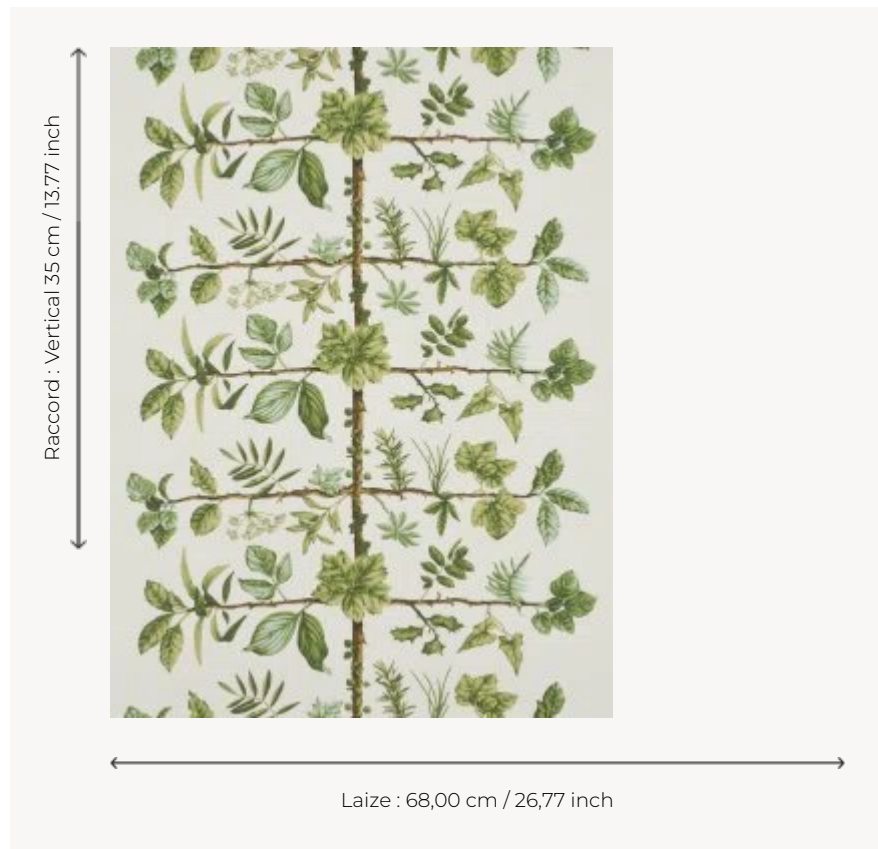

## FP169002 WALLPAPER ESPALIER

Imaginary arbour with multiple foliage. Wallpaper hand-printed in a frame. Untrimmed.

### Pierre Frey

**TYPE** Small width printed wallpapers

**SALES UNIT** Available per roll of 4,57 mts

**BACKING** PAPER

**COMPOSITION** -

**WIDTH** 68 cm / 26,77 inch

**REPEAT** V: 35 cm - 13,77 inch  
Straight repeat