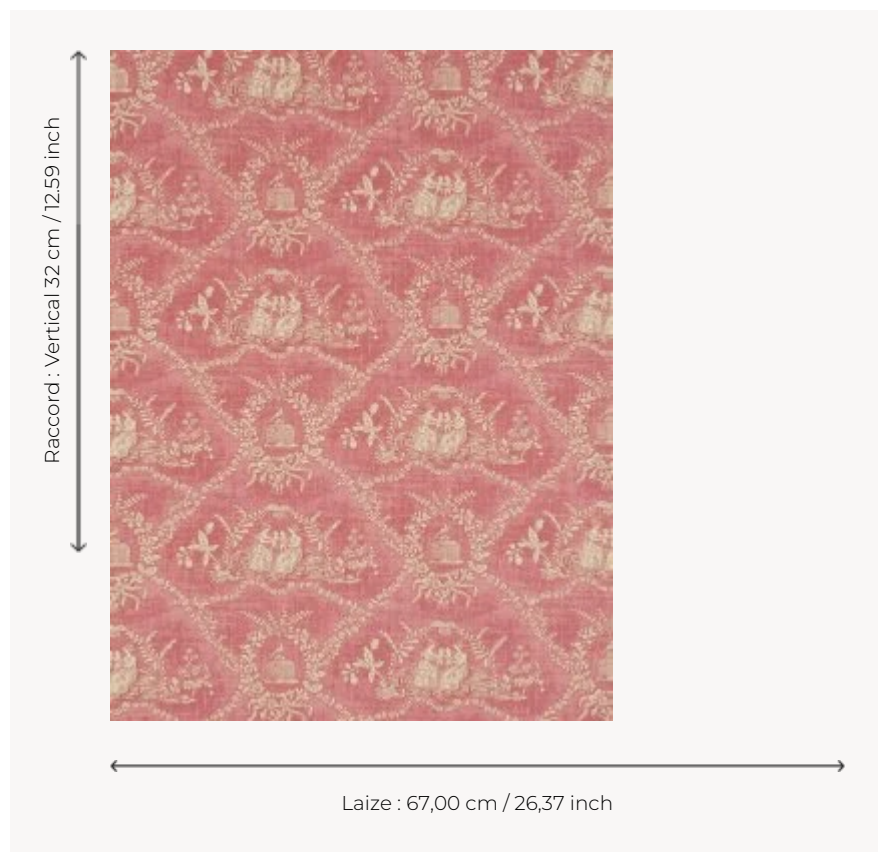

# FP170002 WALLPAPER CRESPIERES

This design, formerly printed with a copper roller, evokes the story of the children Paul and Virginie.

## FP170002 - Rose ancien

## Pierre Frey

<b>TYPE</b>	Small width printed wallpapers
<b>SALES UNIT</b>	Available per roll of 4,57 mts
<b>BACKING</b>	PAPER
<b>COMPOSITION</b>	-
<b>WIDTH</b>	67 cm / 26,37 inch
<b>REPEAT</b>	V: 32 cm - 12,59 inch Half drop repeat
<b>WEIGHT</b>	159 gr / m <sup>2</sup>
<b>CARE</b>	
<b>TRIMMING</b>	Not trimmed
<b>HANGING/REMOVING</b>	Paste the paper Wet removable
<b>CERTIFICATIONS</b>	EUROCLASS B-s1,d0 ASTM E84 Class A
<b>NOTES</b>	Hand screen printed
<b>INFORMATION</b>	Soaking time before hanging: maximum 2 minutes. Use the trim & join marks during installation. Double-cut installation.

## 2 Colors

FP170001  
Bleu ancien

FP170002  
Rose ancien