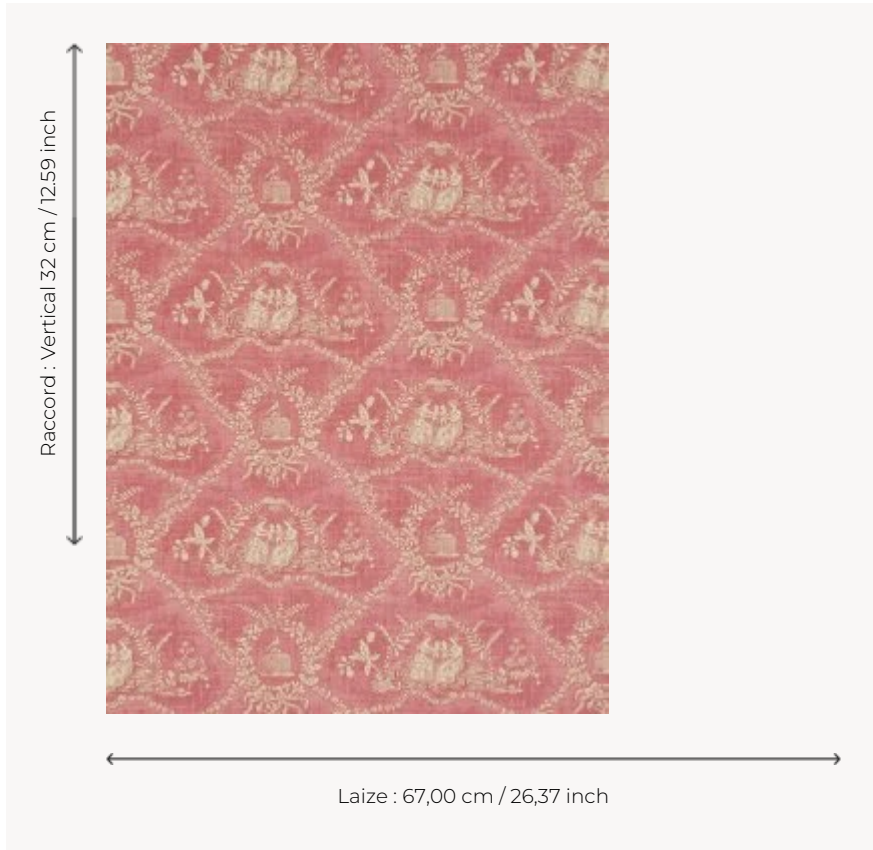

## FP170002 WALLPAPER CRESPIERES

This design, formerly printed with a copper roller, evokes the story of the children Paul and Virginie.

### FP170002 - Rose ancien

### Pierre Frey

<b>TYPE</b>	Small width printed wallpapers
<b>SALES UNIT</b>	Available per roll of 4,57 mts
<b>BACKING</b>	PAPER
<b>COMPOSITION</b>	-
<b>WIDTH</b>	67 cm / 26,37 inch
<b>REPEAT</b>	V: 32 cm - 12,59 inch Half drop repeat
<b>WEIGHT</b>	159 gr / m <sup>2</sup>
<b>CARE</b>	
<b>TRIMMING</b>	Not trimmed
<b>HANGING/REMOVING</b>	Paste the paper Wet removable
<b>CERTIFICATIONS</b>	EUROCLASS B-s1,d0 ASTM E84 Class A
<b>NOTES</b>	Hand screen printed
<b>INFORMATION</b>	Soaking time before hanging: maximum 2 minutes. Use the trim & join marks during installation. Double-cut installation.

## 2 Colors

FP170001  
Bleu ancien

FP170002  
Rose ancien