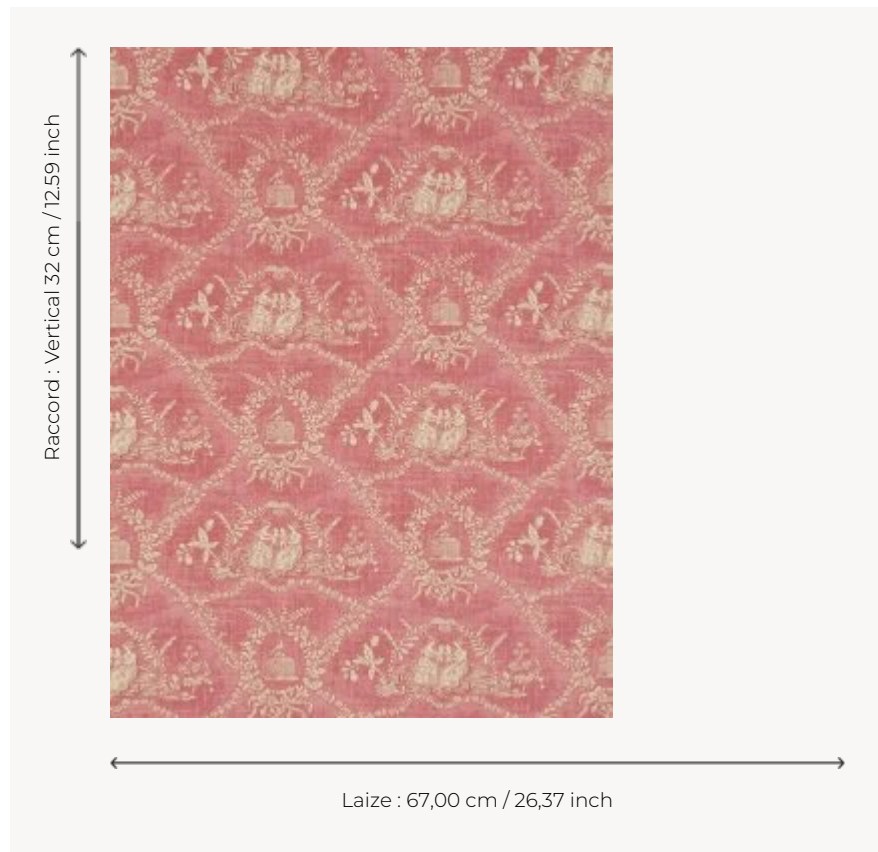

# FP170002 WALLPAPER CRESPIERES

This design, formerly printed with a copper roller, evokes the story of the children Paul and Virginie.

## FP170002 - Rose ancien

## Pierre Frey

<b>TYPE</b>	Small width printed wallpapers
<b>SALES UNIT</b>	Available per roll of 4,57 mts
<b>BACKING</b>	PAPER
<b>COMPOSITION</b>	-
<b>WIDTH</b>	67 cm / 26,37 inch
<b>REPEAT</b>	V: 32 cm - 12,59 inch Half drop repeat
<b>WEIGHT</b>	159 gr / m <sup>2</sup>
<b>CARE</b>	
<b>TRIMMING</b>	Not trimmed
<b>HANGING/REMOVING</b>	Paste the paper Wet removable
<b>CERTIFICATIONS</b>	EUROCLASS B-s1,d0 ASTM E84 Class A
<b>NOTES</b>	Hand screen printed
<b>INFORMATION</b>	Soaking time before hanging: maximum 2 minutes. Use the trim & join marks during installation. Double-cut installation.

## 2 Colors

FP170001  
Bleu ancien

FP170002  
Rose ancien