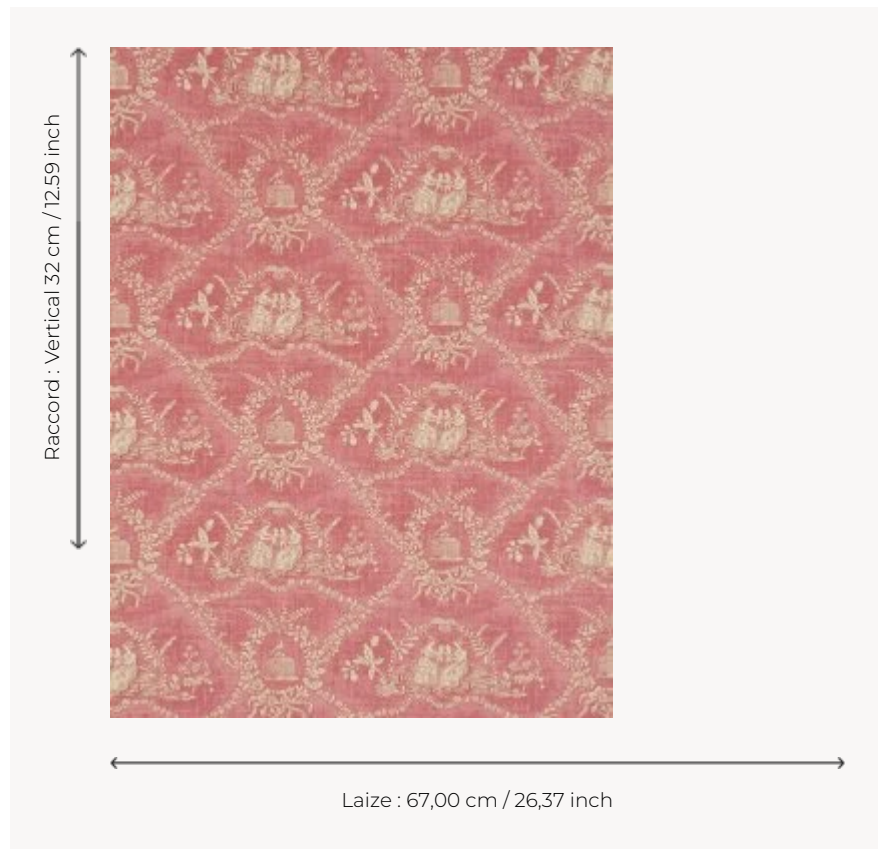

FP170002 WALLPAPER CRESPIERES

This design, formerly printed with a copper roller, evokes the story of the children Paul and Virginie.

FP170002 - Rose ancien

Pierre Frey

TYPE	Small width printed wallpapers
SALES UNIT	Available per roll of 4,57 mts
BACKING	PAPER
COMPOSITION	-
WIDTH	67 cm / 26,37 inch
REPEAT	V: 32 cm - 12,59 inch Half drop repeat
WEIGHT	159 gr / m ²
CARE	
TRIMMING	Not trimmed
HANGING/REMOVING	Paste the paper Wet removable
CERTIFICATIONS	EUROCLASS B-s1,d0 ASTM E84 Class A
NOTES	Hand screen printed
INFORMATION	Soaking time before hanging: maximum 2 minutes. Use the trim & join marks during installation. Double-cut installation.

2 Colors

FP170001
Bleu ancien

FP170002
Rose ancien