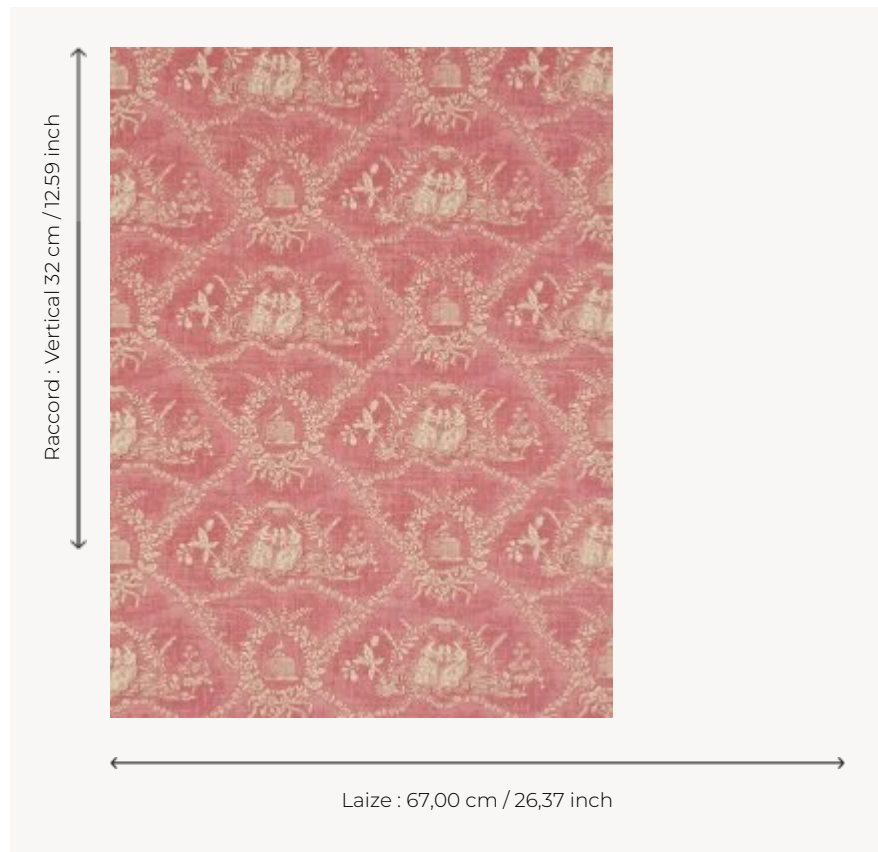

FP170002 WALLPAPER CRESPIERES

This design, formerly printed with a copper roller, evokes the story of the children Paul and Virginie.

FP170002 - Rose ancien

Pierre Frey

TYPE	Small width printed wallpapers
SALES UNIT	Available per roll of 4,57 mts
BACKING	PAPER
COMPOSITION	-
WIDTH	67 cm / 26,37 inch
REPEAT	V: 32 cm - 12,59 inch Half drop repeat
WEIGHT	159 gr / m ²
CARE	
TRIMMING	Not trimmed
HANGING/REMOVING	Paste the paper Wet removable
CERTIFICATIONS	EUROCLASS B-s1,d0 ASTM E84 Class A
NOTES	Hand screen printed
INFORMATION	Soaking time before hanging: maximum 2 minutes. Use the trim & join marks during installation. Double-cut installation.

2 Colors

FP170001
Bleu ancien

FP170002
Rose ancien