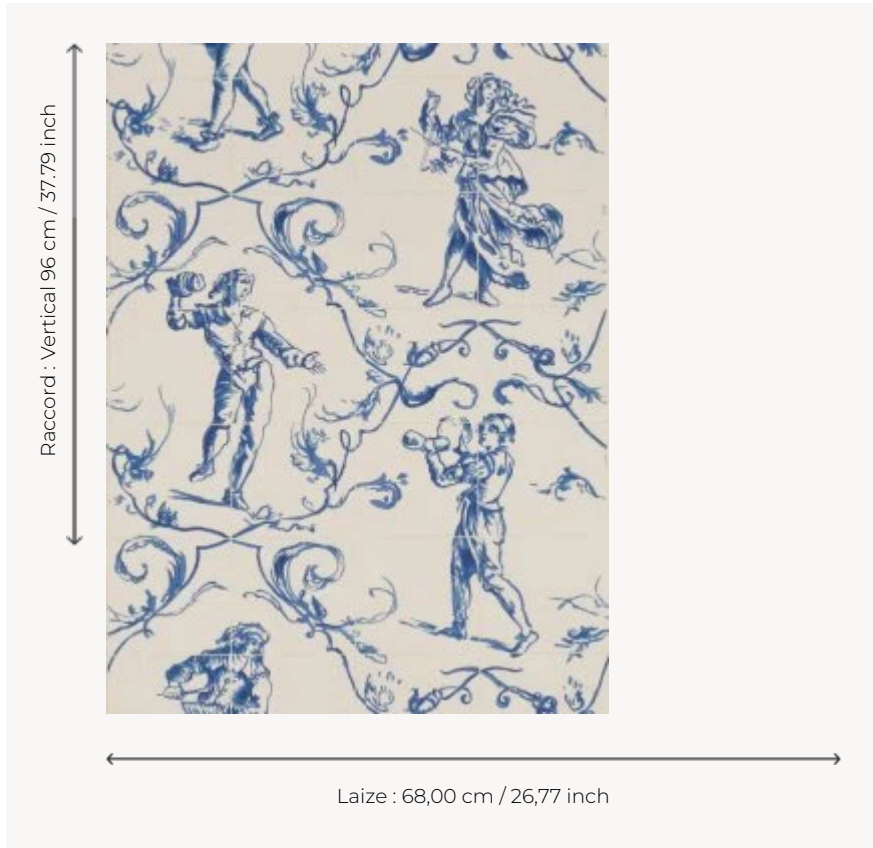

FP181001 WALLPAPER SINTRA

Coutl design inspired by the Azulejos, Portuguese earthenware tiles.

FP181001 - Adriatique

Pierre Frey

TYPE	Small width printed wallpapers
SALES UNIT	Available per roll of 4,57 mts
BACKING	PAPER
COMPOSITION	-
WIDTH	68 cm / 26,77 inch
REPEAT	V: 96 cm - 37,79 inch Half drop repeat
WEIGHT	173 gr / m ²
CARE	
TRIMMING	Not trimmed
HANGING/REMOVING	Paste the paper Wet removable
CERTIFICATIONS	EUROCLASS B-s1,d0 ASTM E84 Class A
NOTES	Hand screen printed
INFORMATION	Soaking time before hanging: maximum 2 minutes. Use the trim & join marks during installation. Double-cut installation.

2 Colors

FP181001
Adriatique

FP181004
Tomate