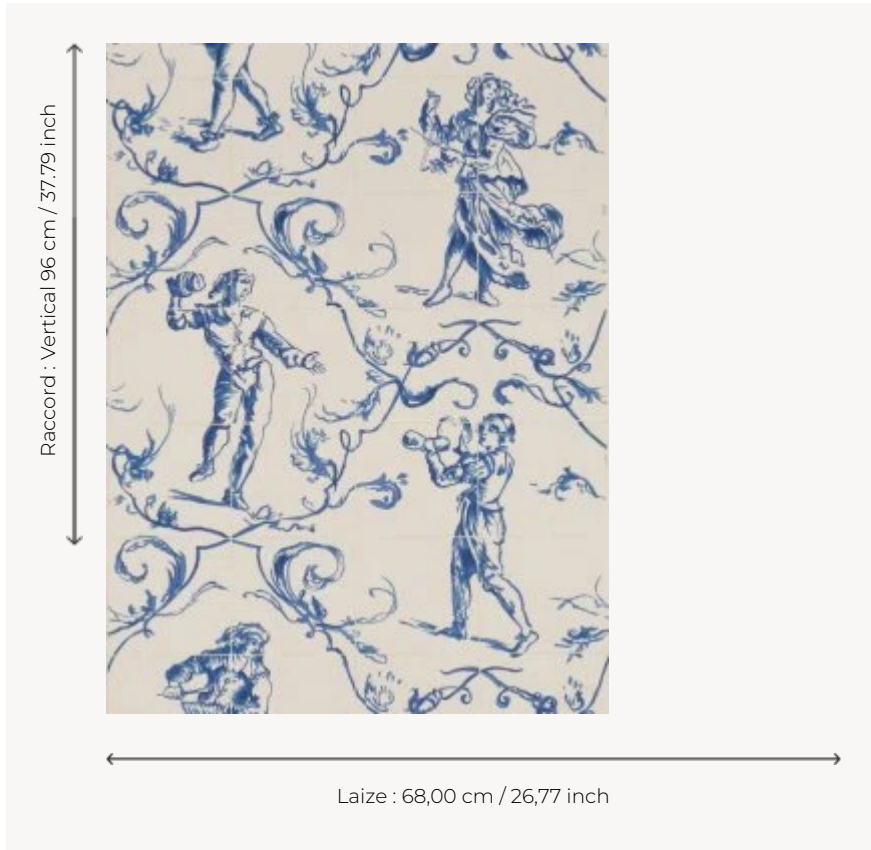

FP181001 WALLPAPER SINTRA

Coutl design inspired by the Azulejos, Portuguese earthenware tiles.

FP181001 - Adriatique

Pierre Frey

TYPE	Small width printed wallpapers
SALES UNIT	Available per roll of 4,57 mts
BACKING	PAPER
COMPOSITION	-
WIDTH	68 cm / 26,77 inch
REPEAT	V: 96 cm - 37,79 inch Half drop repeat
WEIGHT	173 gr / m ²
CARE	
TRIMMING	Not trimmed
HANGING/REMOVING	Paste the paper Wet removable
CERTIFICATIONS	EUROCLASS B-s1,d0 ASTM E84 Class A
NOTES	Hand screen printed
INFORMATION	Soaking time before hanging: maximum 2 minutes. Use the trim & join marks during installation. Double-cut installation.

2 Colors

FP181001
Adriatique

FP181004
Tomate