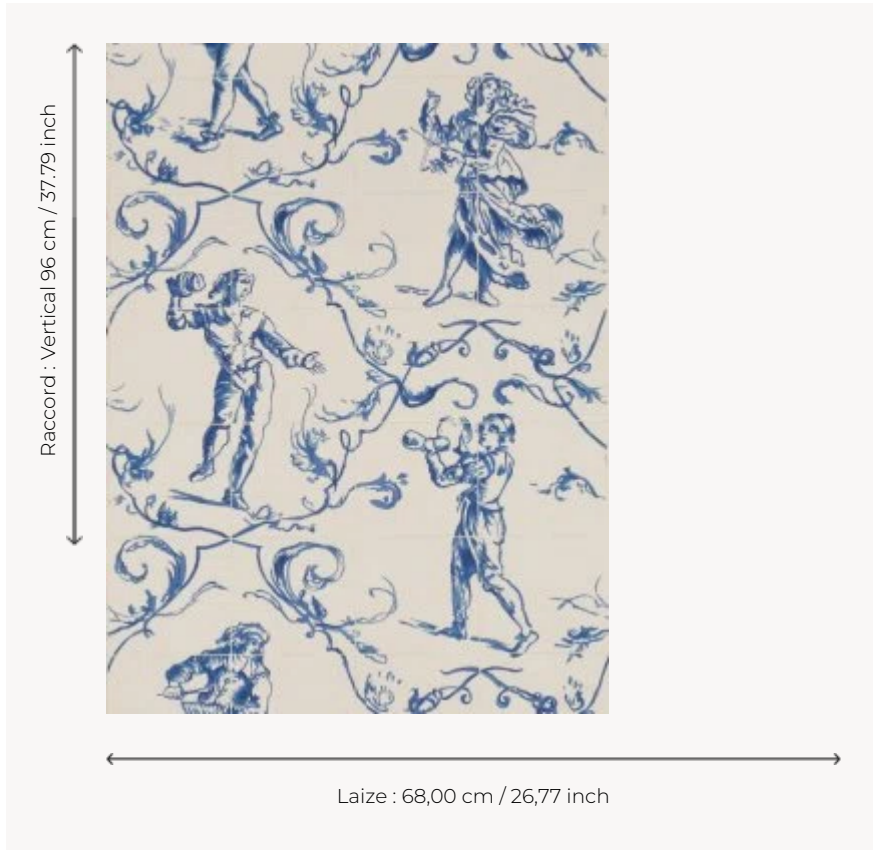

# FP181001 WALLPAPER SINTRA

Coutl design inspired by the Azulejos, Portuguese earthenware tiles.

## FP181001 - Adriatique

## Pierre Frey

<b>TYPE</b>	Small width printed wallpapers
<b>SALES UNIT</b>	Available per roll of 4,57 mts
<b>BACKING</b>	PAPER
<b>COMPOSITION</b>	-
<b>WIDTH</b>	68 cm / 26,77 inch
<b>REPEAT</b>	V: 96 cm - 37,79 inch Half drop repeat
<b>WEIGHT</b>	173 gr / m <sup>2</sup>
<b>CARE</b>	
<b>TRIMMING</b>	Not trimmed
<b>HANGING/REMOVING</b>	Paste the paper Wet removable
<b>CERTIFICATIONS</b>	EUROCLASS B-s1,d0 ASTM E84 Class A
<b>NOTES</b>	Hand screen printed
<b>INFORMATION</b>	Soaking time before hanging: maximum 2 minutes. Use the trim & join marks during installation. Double-cut installation.

## 2 Colors

FP181001  
Adriatique

FP181004  
Tomate