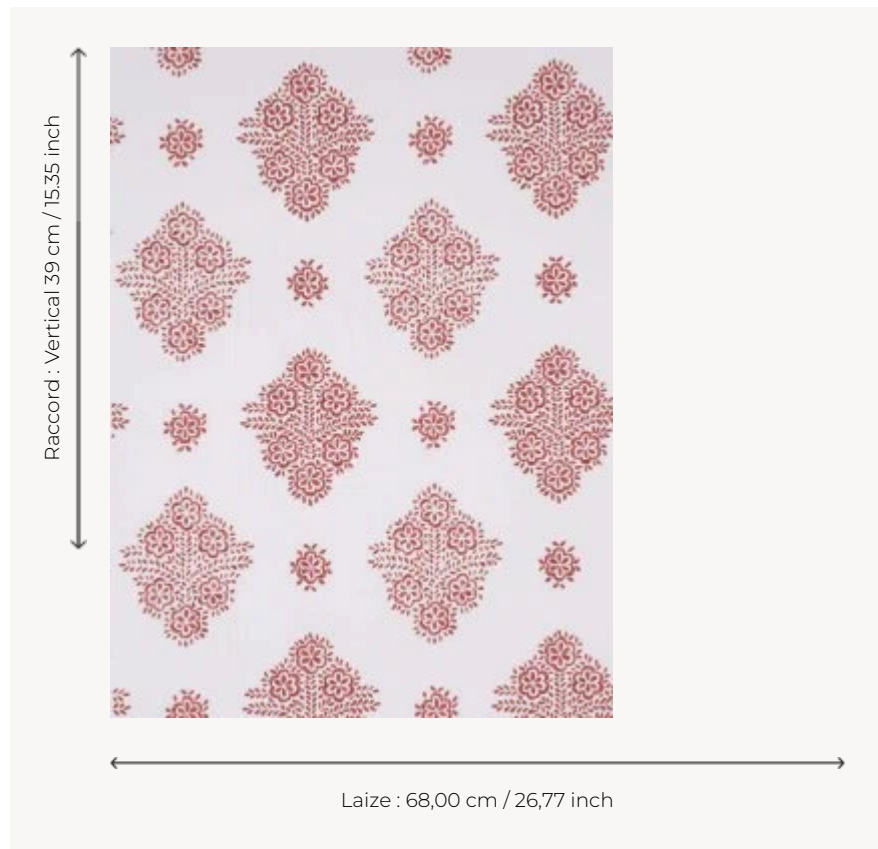

## FP185002 WALLPAPER EREVAN

Design from Central Asia. Wallpaper hand-printed in a frame. Untrimmed.

### FP185002 - Cardinal red

### Pierre Frey

<b>TYPE</b>	Small width printed wallpapers
<b>SALES UNIT</b>	Available per roll of 4,57 mts
<b>BACKING</b>	PAPER
<b>COMPOSITION</b>	-
<b>WIDTH</b>	68 cm / 26,77 inch
<b>REPEAT</b>	V: 39 cm - 15,35 inch Straight repeat
<b>WEIGHT</b>	159 gr / m <sup>2</sup>
<b>CARE</b>	
<b>TRIMMING</b>	Not trimmed
<b>HANGING/REMOVING</b>	Paste the paper Wet removable
<b>CERTIFICATIONS</b>	EUROCLASS B-s1,d0 ASTM E84 Class A
<b>NOTES</b>	Hand screen printed
<b>INFORMATION</b>	Soaking time before hanging: maximum 2 minutes. Use the trim & join marks during installation. Double-cut installation.

## 4 Colors

FP185001  
Paper

FP185002  
Cardinal red

FP185003  
Delft blue

FP185004  
Mustard