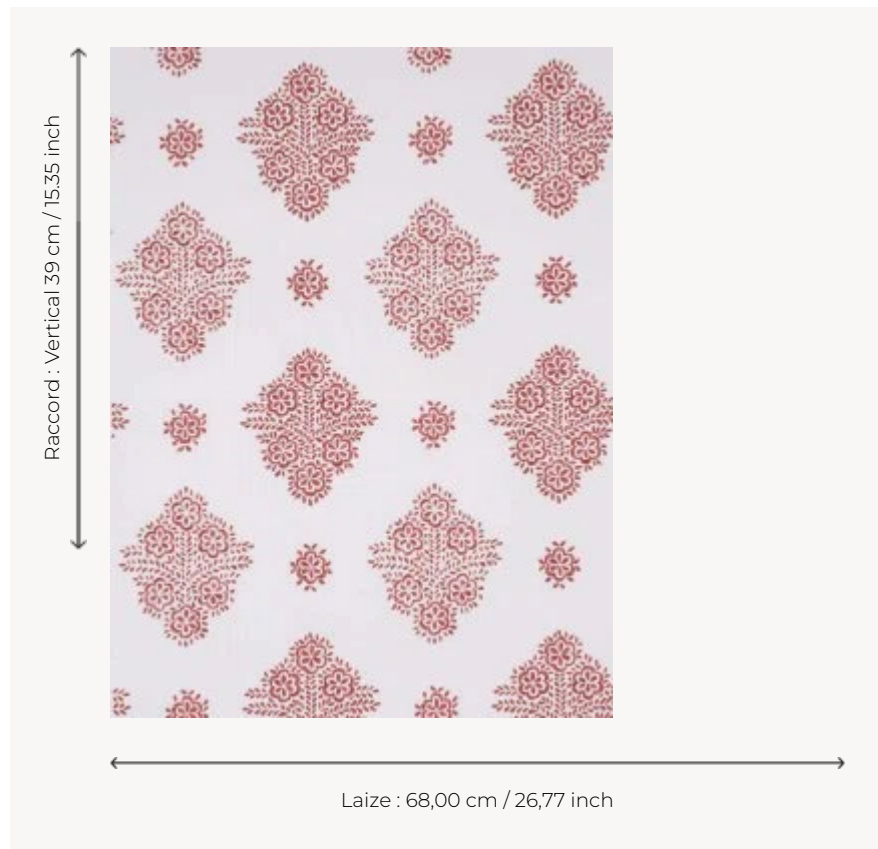

FP185002 WALLPAPER EREVAN

Design from Central Asia. Wallpaper hand-printed in a frame. Untrimmed.

FP185002 - Cardinal red

Pierre Frey

TYPE	Small width printed wallpapers
SALES UNIT	Available per roll of 4,57 mts
BACKING	PAPER
COMPOSITION	-
WIDTH	68 cm / 26,77 inch
REPEAT	V: 39 cm - 15,35 inch Straight repeat
WEIGHT	159 gr / m ²
CARE	
TRIMMING	Not trimmed
HANGING/REMOVING	Paste the paper Wet removable
CERTIFICATIONS	EUROCLASS B-s1,d0 ASTM E84 Class A
NOTES	Hand screen printed
INFORMATION	Soaking time before hanging: maximum 2 minutes. Use the trim & join marks during installation. Double-cut installation.

4 Colors

FP185001
Paper

FP185002
Cardinal red

FP185003
Delft blue

FP185004
Mustard