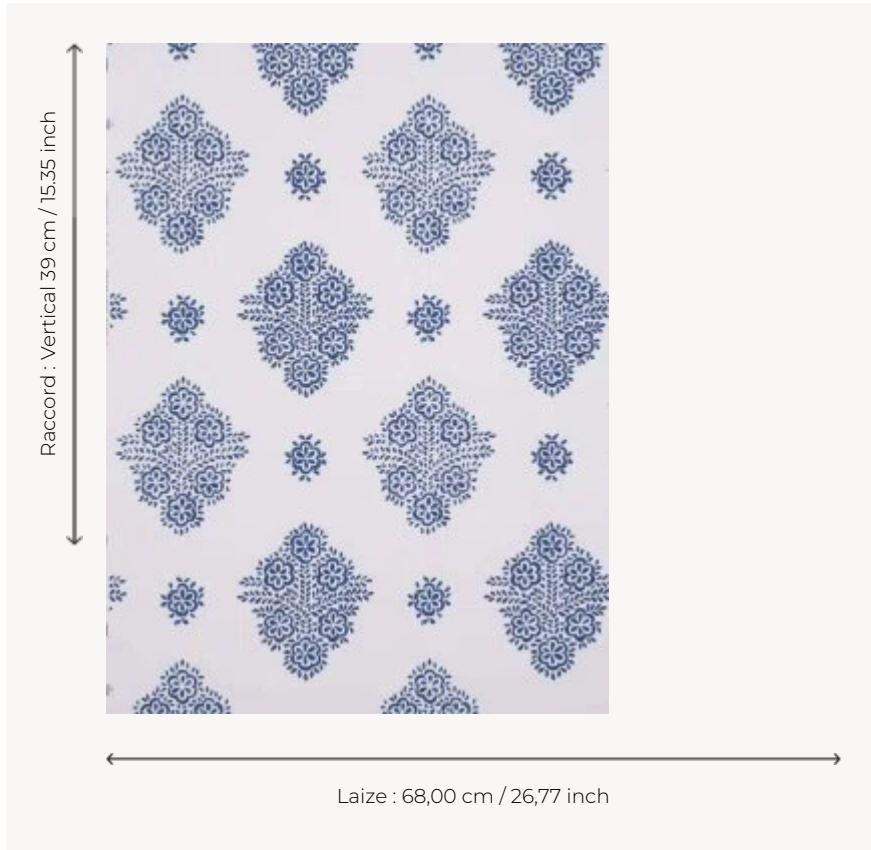

FP185003 WALLPAPER EREVAN

Design from Central Asia. Wallpaper hand-printed in a frame. Untrimmed.

FP185003 - Delft blue

Pierre Frey

TYPE	Small width printed wallpapers
SALES UNIT	Available per roll of 4,57 mts
BACKING	PAPER
COMPOSITION	-
WIDTH	68 cm / 26,77 inch
REPEAT	V: 39 cm - 15,35 inch Straight repeat
WEIGHT	159 gr / m ²
CARE	
TRIMMING	Not trimmed
HANGING/REMOVING	Paste the paper Wet removable
CERTIFICATIONS	EUROCLASS B-s1,d0 ASTM E84 Class A
NOTES	Hand screen printed
INFORMATION	Soaking time before hanging: maximum 2 minutes. Use the trim & join marks during installation. Double-cut installation.

4 Colors

FP185001
Paper

FP185002
Cardinal red

FP185003
Delft blue

FP185004
Mustard