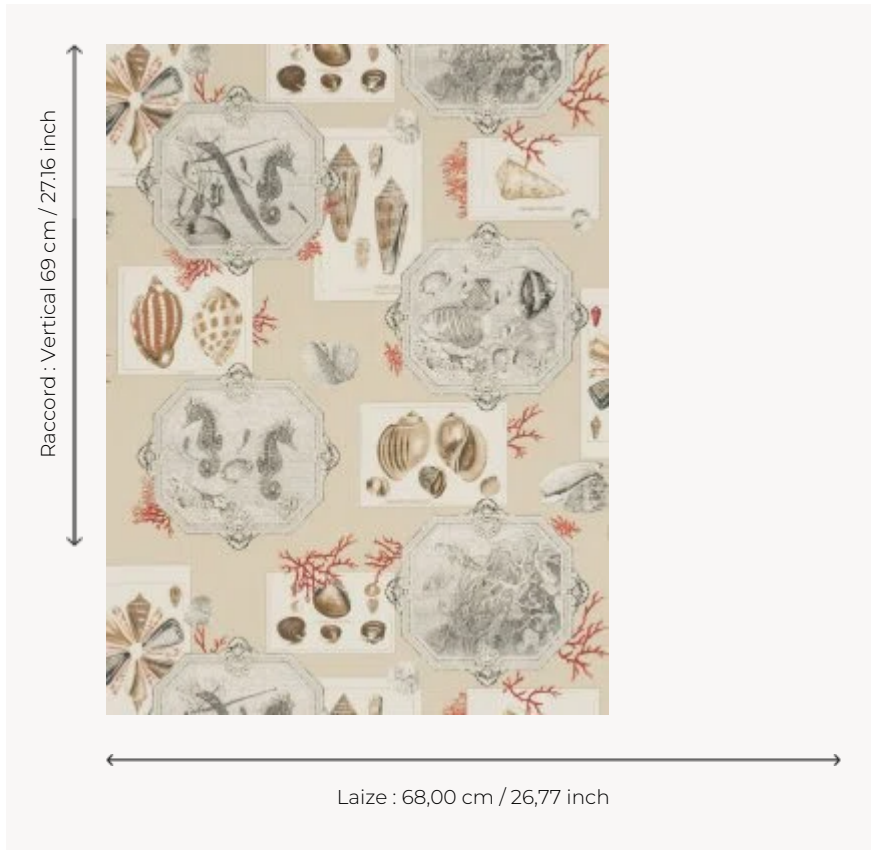

FP193002 AQUARIUS

Composition of study planks representing shells in brown-red-coral camayeux like curiosity cabinets and marine fauna designs in grisaille.

FP193002 - Sand

Pierre Frey

TYPE Small width printed wallpapers

SALES UNIT Available per roll of 4,57 mts

BACKING PAPER

COMPOSITION -

WIDTH 68 cm / 26,77 inch

REPEAT V: 69 cm - 27,16 inch
Half drop repeat

WEIGHT 173 gr / m²

CARE 

TRIMMING Not trimmed

3 Colors

FP193001
Stone

FP193002
Sand

FP193003
Blue surf