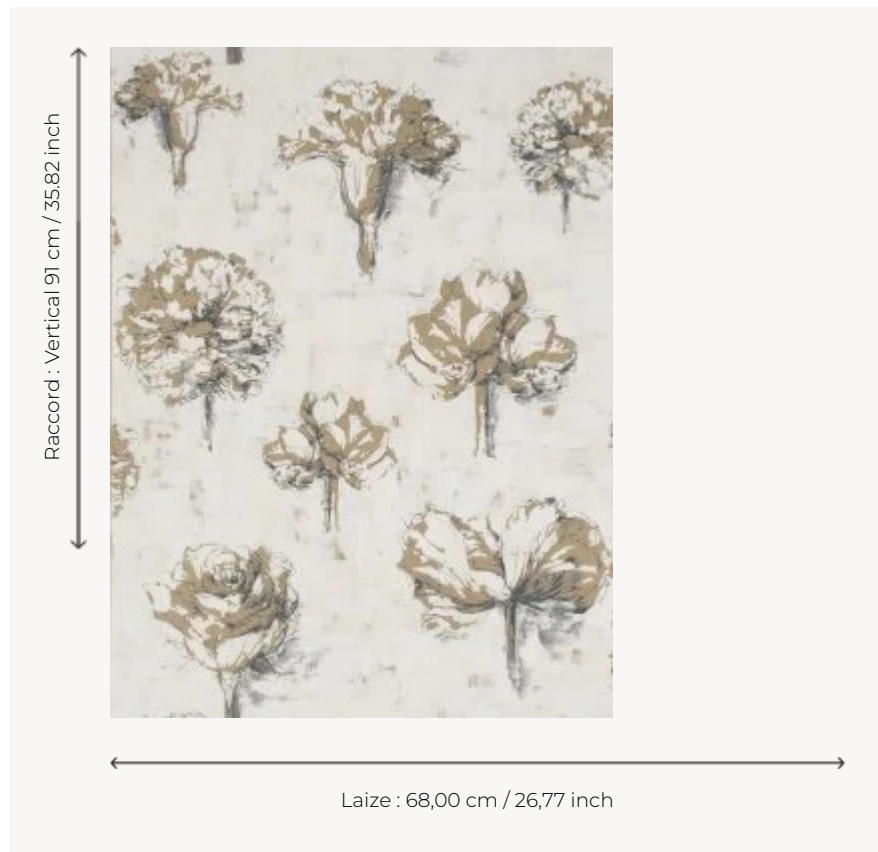

## FP194003 BEAUREGARD

Charcoal-drawn flowers. Wallpaper hand-printed in a frame. Untrimmed.

### FP194003 - Jute

### Pierre Frey

<b>TYPE</b>	Small width printed wallpapers
<b>SALES UNIT</b>	Available per roll of 4,57 mts
<b>BACKING</b>	PAPER
<b>COMPOSITION</b>	-
<b>WIDTH</b>	68 cm / 26,77 inch
<b>REPEAT</b>	V: 91 cm - 35,82 inch Half drop repeat
<b>WEIGHT</b>	245 gr / m <sup>2</sup>
<b>CARE</b>	
<b>TRIMMING</b>	Not trimmed
<b>HANGING/REMOVING</b>	Paste the paper Wet removable
<b>CERTIFICATIONS</b>	EUROCLASS B-s1,d0 ASTM E84 Class A
<b>NOTES</b>	Hand screen printed
<b>INFORMATION</b>	Soaking time before hanging: maximum 2 minutes. Use the trim & join marks during installation. Double-cut installation.

## 2 Colors

FP194001  
Wheat

FP194003  
Jute