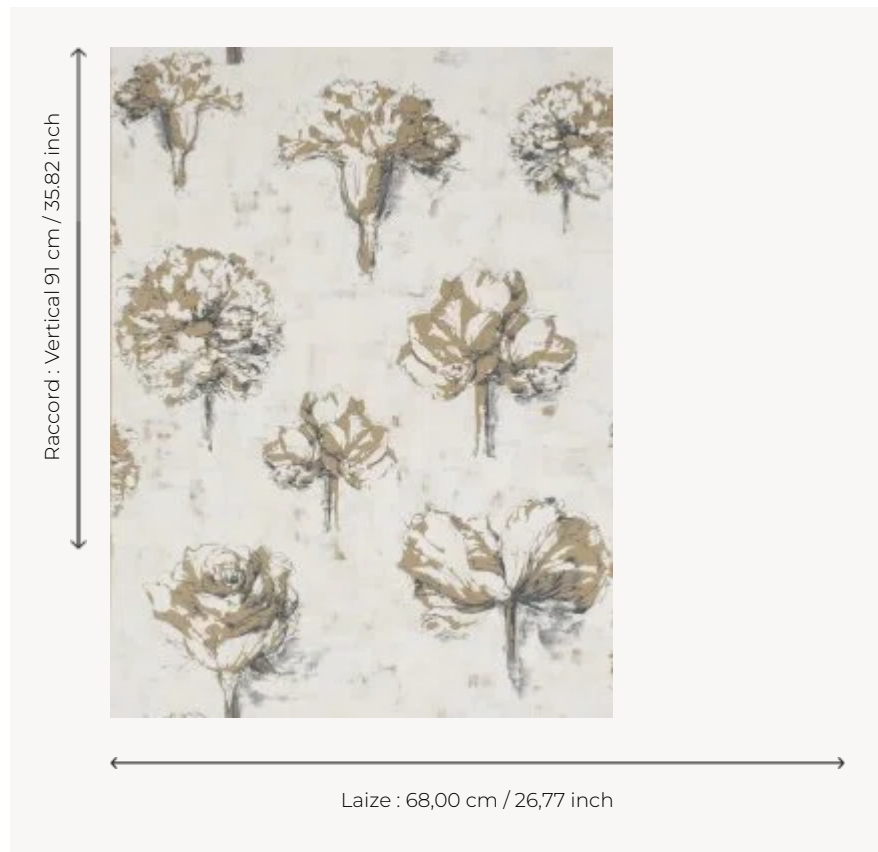

FP194003 BEAUREGARD

Charcoal-drawn flowers. Wallpaper hand-printed in a frame. Untrimmed.

FP194003 - Jute

Pierre Frey

TYPE	Small width printed wallpapers
SALES UNIT	Available per roll of 4,57 mts
BACKING	PAPER
COMPOSITION	-
WIDTH	68 cm / 26,77 inch
REPEAT	V: 91 cm - 35,82 inch Half drop repeat
WEIGHT	245 gr / m ²
CARE	
TRIMMING	Not trimmed
HANGING/REMOVING	Paste the paper Wet removable
CERTIFICATIONS	EUROCLASS B-s1,d0 ASTM E84 Class A
NOTES	Hand screen printed
INFORMATION	Soaking time before hanging: maximum 2 minutes. Use the trim & join marks during installation. Double-cut installation.

2 Colors

FP194001
Wheat

FP194003
Jute