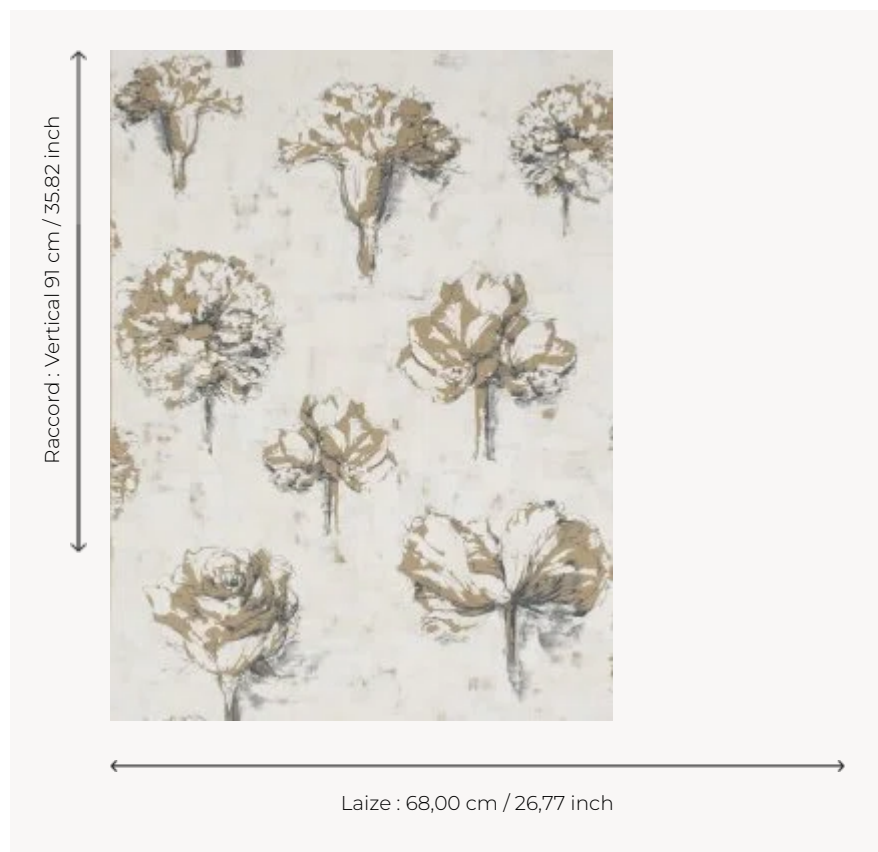

## FP194003 BEAUREGARD

Charcoal-drawn flowers. Wallpaper hand-printed in a frame. Untrimmed.

### FP194003 - Jute

### Pierre Frey

<b>TYPE</b>	Small width printed wallpapers
<b>SALES UNIT</b>	Available per roll of 4,57 mts
<b>BACKING</b>	PAPER
<b>COMPOSITION</b>	-
<b>WIDTH</b>	68 cm / 26,77 inch
<b>REPEAT</b>	V: 91 cm - 35,82 inch Half drop repeat
<b>WEIGHT</b>	245 gr / m <sup>2</sup>
<b>CARE</b>	
<b>TRIMMING</b>	Not trimmed
<b>HANGING/REMOVING</b>	Paste the paper Wet removable
<b>CERTIFICATIONS</b>	EUROCLASS B-s1,d0 ASTM E84 Class A
<b>NOTES</b>	Hand screen printed
<b>INFORMATION</b>	Soaking time before hanging: maximum 2 minutes. Use the trim & join marks during installation. Double-cut installation.

## 2 Colors

FP194001  
Wheat

FP194003  
Jute