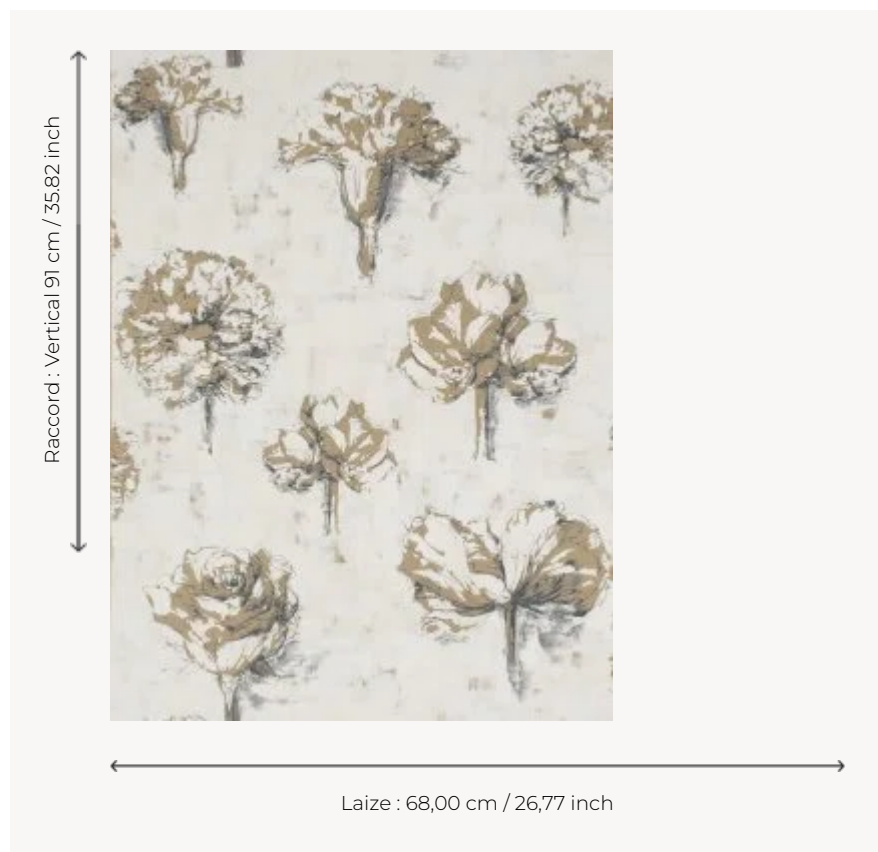

FP194003 BEAUREGARD

Charcoal-drawn flowers. Wallpaper hand-printed in a frame. Untrimmed.

FP194003 - Jute

Pierre Frey

TYPE	Small width printed wallpapers
SALES UNIT	Available per roll of 4,57 mts
BACKING	PAPER
COMPOSITION	-
WIDTH	68 cm / 26,77 inch
REPEAT	V: 91 cm - 35,82 inch Half drop repeat
WEIGHT	245 gr / m ²
CARE	
TRIMMING	Not trimmed
HANGING/REMOVING	Paste the paper Wet removable
CERTIFICATIONS	EUROCLASS B-s1,d0 ASTM E84 Class A
NOTES	Hand screen printed
INFORMATION	Soaking time before hanging: maximum 2 minutes. Use the trim & join marks during installation. Double-cut installation.

2 Colors

FP194001
Wheat

FP194003
Jute