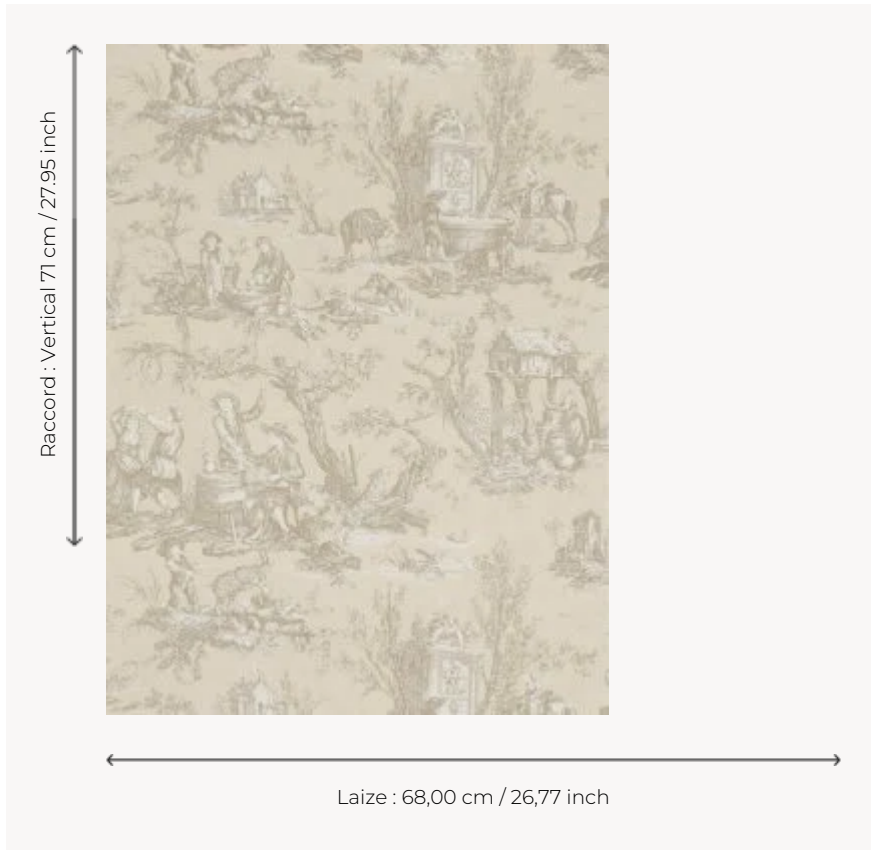

## FP195001 - Natural

## Pierre Frey

<b>TYPE</b>	Small width printed wallpapers
<b>SALES UNIT</b>	Available per roll of 4,57 mts
<b>BACKING</b>	PAPER
<b>COMPOSITION</b>	-
<b>WIDTH</b>	68 cm / 26,77 inch
<b>REPEAT</b>	V: 71 cm - 27,95 inch Half drop repeat
<b>WEIGHT</b>	202 gr / m <sup>2</sup>
<b>CARE</b>	
<b>TRIMMING</b>	Not trimmed
<b>HANGING/REMOVING</b>	Paste the paper Wet removable
<b>CERTIFICATIONS</b>	EUROCLASS B-s1,d0 ASTM E84 Class A
<b>NOTES</b>	Hand screen printed
<b>INFORMATION</b>	Soaking time before hanging: maximum 2 minutes. Use the trim & join marks during installation. Double-cut installation.