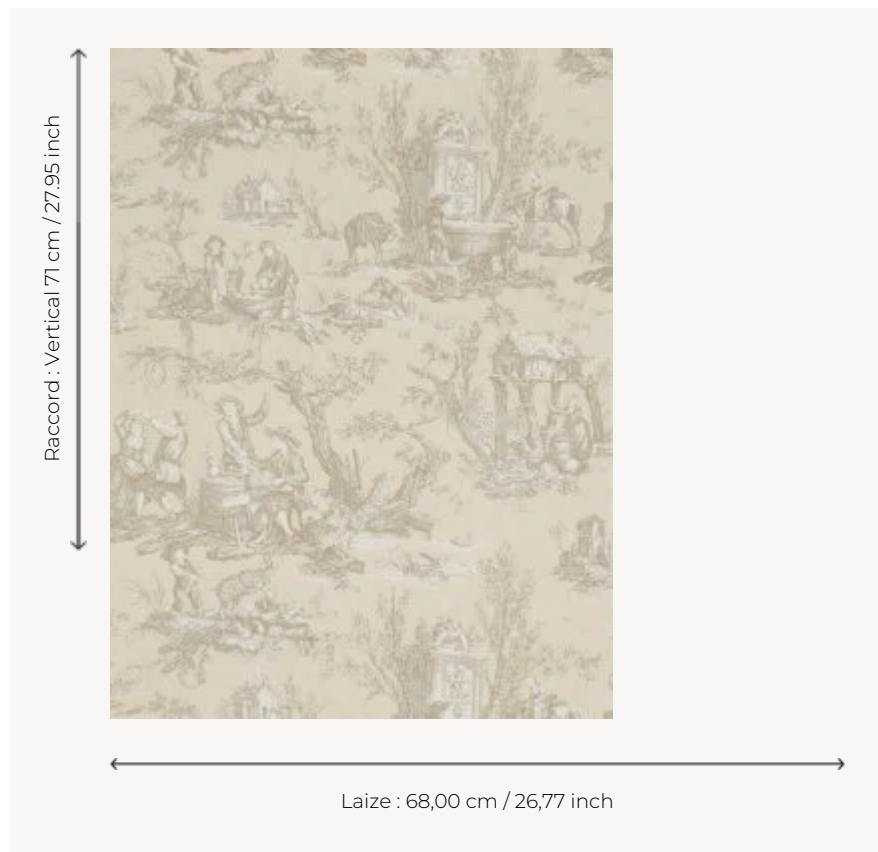

## FP195001 - Natural

## Pierre Frey

<b>TYPE</b>	Small width printed wallpapers
<b>SALES UNIT</b>	Available per roll of 4,57 mts
<b>BACKING</b>	PAPER
<b>COMPOSITION</b>	-
<b>WIDTH</b>	68 cm / 26,77 inch
<b>REPEAT</b>	V: 71 cm - 27,95 inch Half drop repeat
<b>WEIGHT</b>	202 gr / m <sup>2</sup>
<b>CARE</b>	
<b>TRIMMING</b>	Not trimmed
<b>HANGING/REMOVING</b>	Paste the paper Wet removable
<b>CERTIFICATIONS</b>	EUROCLASS B-s1,d0 ASTM E84 Class A
<b>NOTES</b>	Hand screen printed
<b>INFORMATION</b>	Soaking time before hanging: maximum 2 minutes. Use the trim & join marks during installation. Double-cut installation.

## 4 Colors

FP195001  
Natural

FP195002  
Aquamist

FP195003  
Wheat

FP195004  
Primerose  
yellow