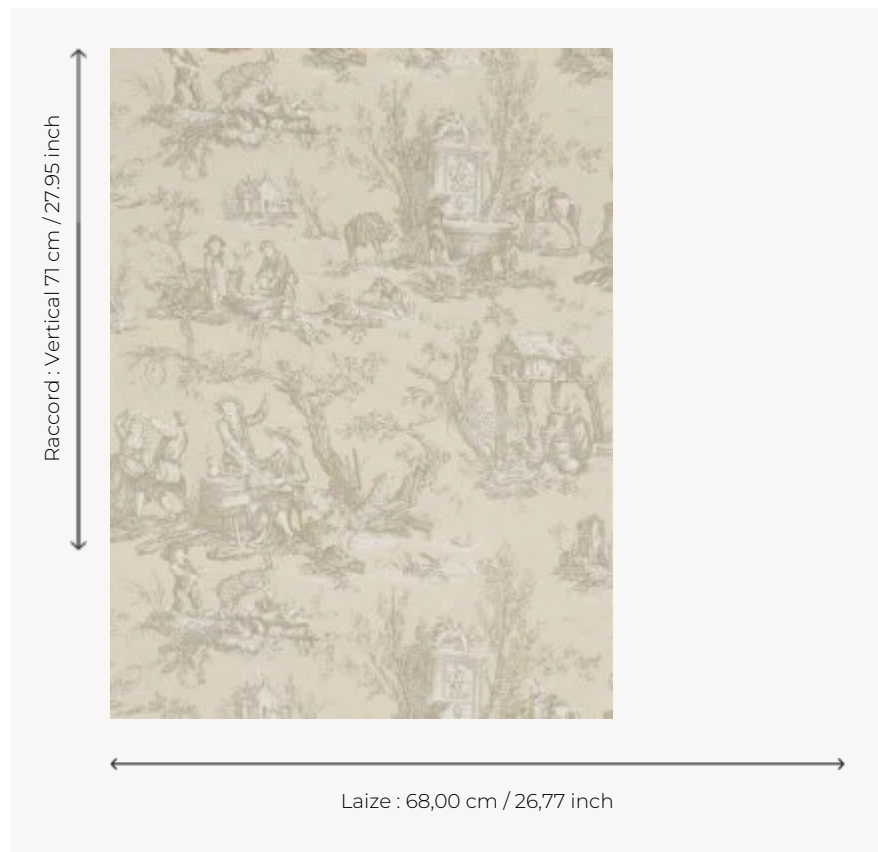

FP195001 COUTANCES

Design by Jean Baptiste Huet. "L'abreuvoir" (drinking trough) toile de jouy printed in 1792 at the Oberkampf de Jouy factory in Josas.

FP195001 - Natural

Pierre Frey

TYPE	Small width printed wallpapers
SALES UNIT	Available per roll of 4,57 mts
BACKING	PAPER
COMPOSITION	-
WIDTH	68 cm / 26,77 inch
REPEAT	V: 71 cm - 27,95 inch Half drop repeat
WEIGHT	202 gr / m ²
CARE	
TRIMMING	Not trimmed
HANGING/REMOVING	Paste the paper Wet removable
CERTIFICATIONS	EUROCLASS B-s1,d0 ASTM E84 Class A
NOTES	Hand screen printed
INFORMATION	Soaking time before hanging: maximum 2 minutes. Use the trim & join marks during installation. Double-cut installation.

4 Colors

FP195001
Natural

FP195002
Aquamist

FP195003
Wheat

FP195004
Primerose
yellow