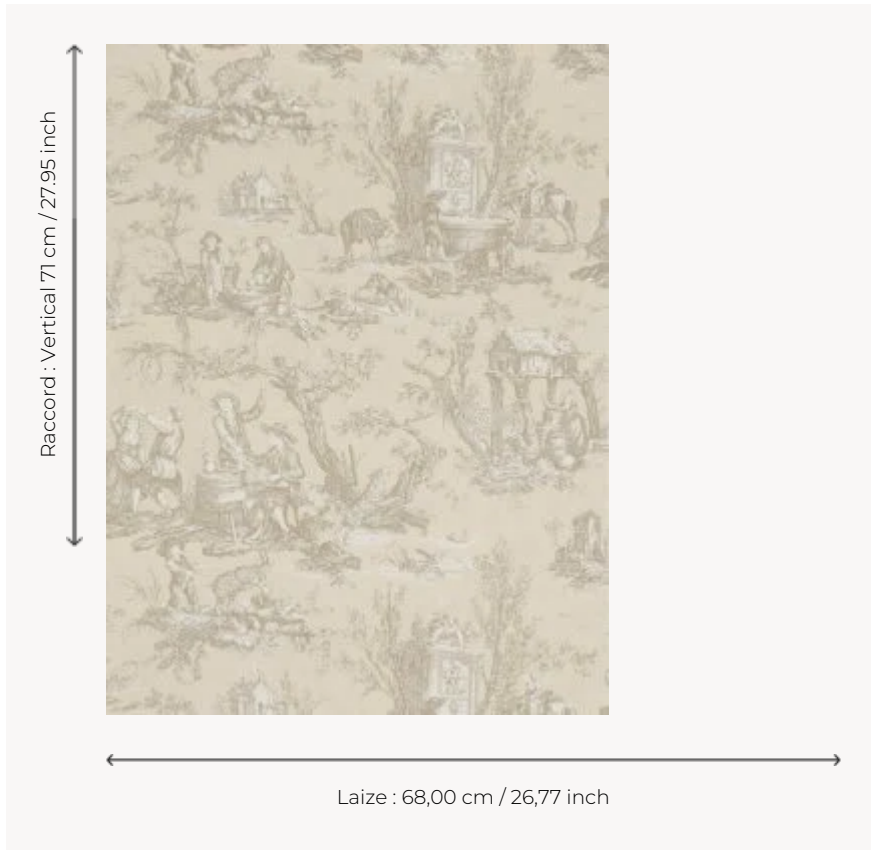

FP195001 COUTANCES

Design by Jean Baptiste Huet. "L'abreuvoir" (drinking trough) toile de jouy printed in 1792 at the Oberkampf de Jouy factory in Josas.

FP195001 - Natural

Pierre Frey

TYPE	Small width printed wallpapers
SALES UNIT	Available per roll of 4,57 mts
BACKING	PAPER
COMPOSITION	-
WIDTH	68 cm / 26,77 inch
REPEAT	V: 71 cm - 27,95 inch Half drop repeat
WEIGHT	202 gr / m ²
CARE	
TRIMMING	Not trimmed
HANGING/REMOVING	Paste the paper Wet removable
CERTIFICATIONS	EUROCLASS B-s1,d0 ASTM E84 Class A
NOTES	Hand screen printed
INFORMATION	Soaking time before hanging: maximum 2 minutes. Use the trim & join marks during installation. Double-cut installation.

4 Colors

FP195001
Natural

FP195002
Aquamist

FP195003
Wheat

FP195004
Primerose
yellow