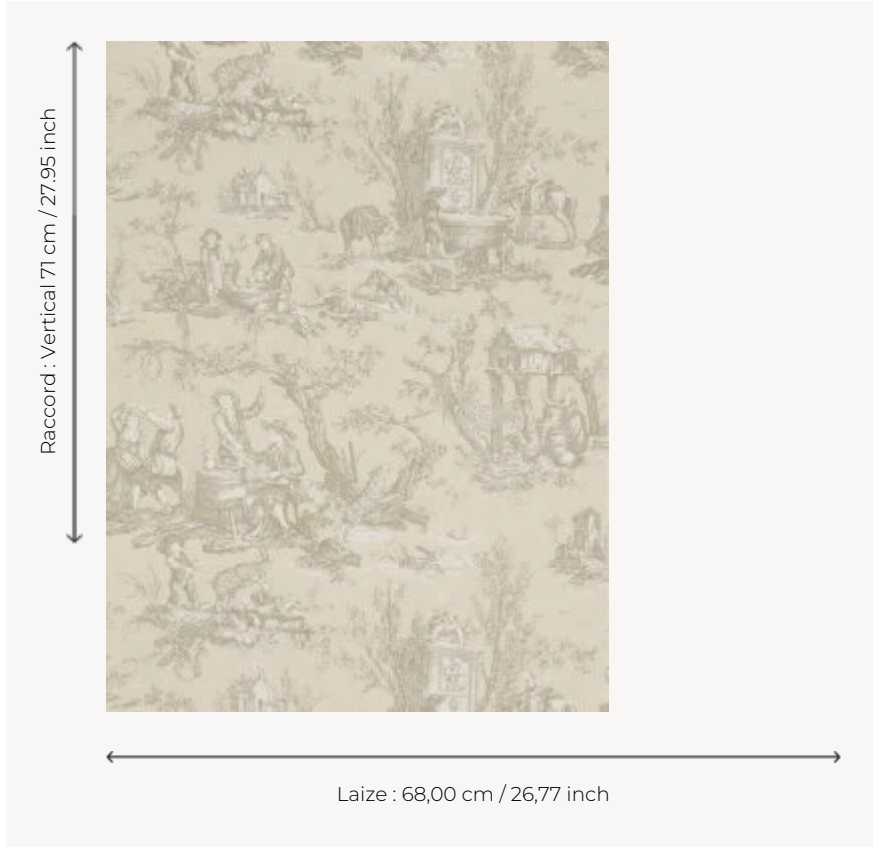

FP195001 COUTANCES

Design by Jean Baptiste Huet. "L'abreuvoir" (drinking trough) toile de jouy printed in 1792 at the Oberkampf de Jouy factory in Josas.

FP195001 - Natural

Pierre Frey

TYPE	Small width printed wallpapers
SALES UNIT	Available per roll of 4,57 mts
BACKING	PAPER
COMPOSITION	-
WIDTH	68 cm / 26,77 inch
REPEAT	V: 71 cm - 27,95 inch Half drop repeat
WEIGHT	202 gr / m ²
CARE	
TRIMMING	Not trimmed
HANGING/REMOVING	Paste the paper Wet removable
CERTIFICATIONS	EUROCLASS B-s1,d0 ASTM E84 Class A
NOTES	Hand screen printed
INFORMATION	Soaking time before hanging: maximum 2 minutes. Use the trim & join marks during installation. Double-cut installation.

4 Colors

FP195001
Natural

FP195002
Aquamist

FP195003
Wheat

FP195004
Primerose
yellow