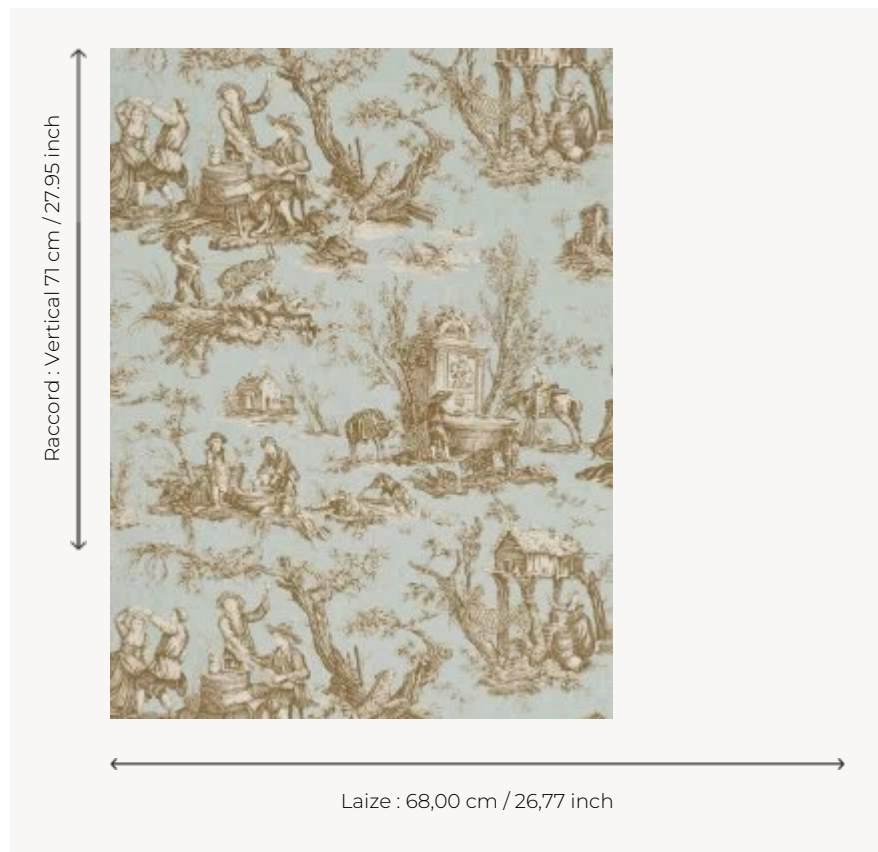

FP195002 COUTANCES

Design by Jean Baptiste Huet. "L'abreuvoir" (drinking trough) toile de jouy printed in 1792 at the Oberkampf de Jouy factory in Josas.

FP195002 - Aquamist

Pierre Frey

TYPE	Small width printed wallpapers
SALES UNIT	Available per roll of 4,57 mts
BACKING	PAPER
COMPOSITION	-
WIDTH	68 cm / 26,77 inch
REPEAT	V: 71 cm - 27,95 inch Half drop repeat
WEIGHT	202 gr / m ²
CARE	
TRIMMING	Not trimmed
HANGING/REMOVING	Paste the paper Wet removable
CERTIFICATIONS	EUROCLASS B-s1,d0 ASTM E84 Class A
NOTES	Hand screen printed
INFORMATION	Soaking time before hanging: maximum 2 minutes. Use the trim & join marks during installation. Double-cut installation.

4 Colors

FP195001
Natural

FP195002
Aquamist

FP195003
Wheat

FP195004
Primerose
yellow