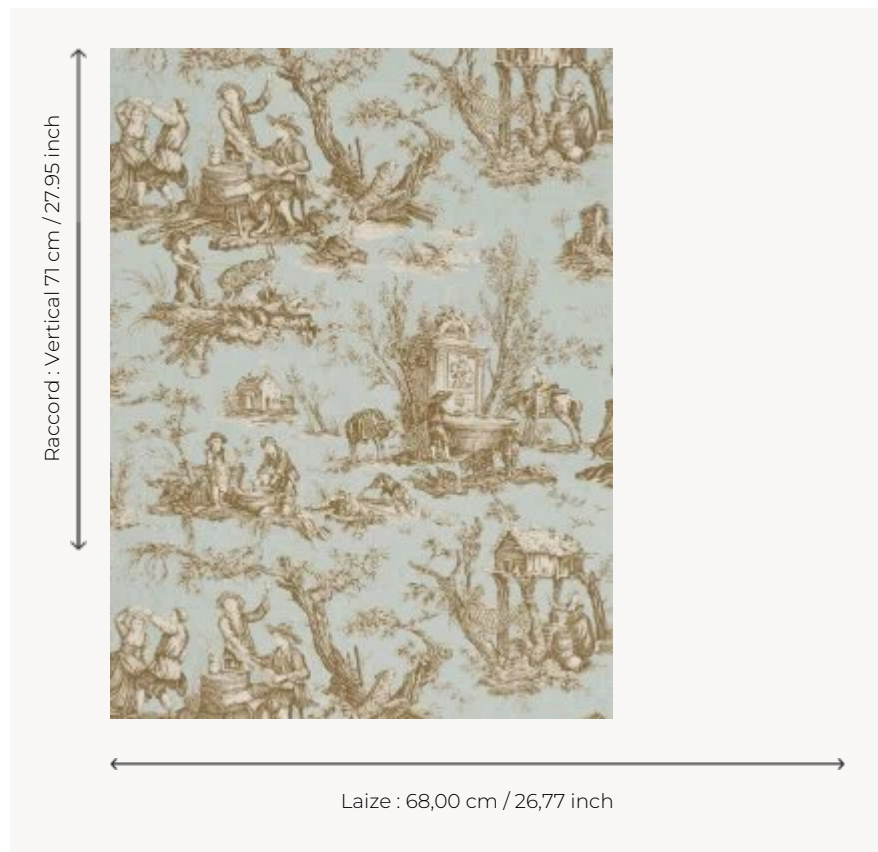

### Pierre Frey

<b>TYPE</b>	Small width printed wallpapers
<b>SALES UNIT</b>	Available per roll of 4,57 mts
<b>BACKING</b>	PAPER
<b>COMPOSITION</b>	-
<b>WIDTH</b>	68 cm / 26,77 inch
<b>REPEAT</b>	V: 71 cm - 27,95 inch Half drop repeat
<b>WEIGHT</b>	202 gr / m <sup>2</sup>
<b>CARE</b>	
<b>TRIMMING</b>	Not trimmed
<b>HANGING/REMOVING</b>	Paste the paper Wet removable
<b>CERTIFICATIONS</b>	EUROCLASS B-s1,d0 ASTM E84 Class A
<b>NOTES</b>	Hand screen printed
<b>INFORMATION</b>	Soaking time before hanging: maximum 2 minutes. Use the trim & join marks during installation. Double-cut installation.