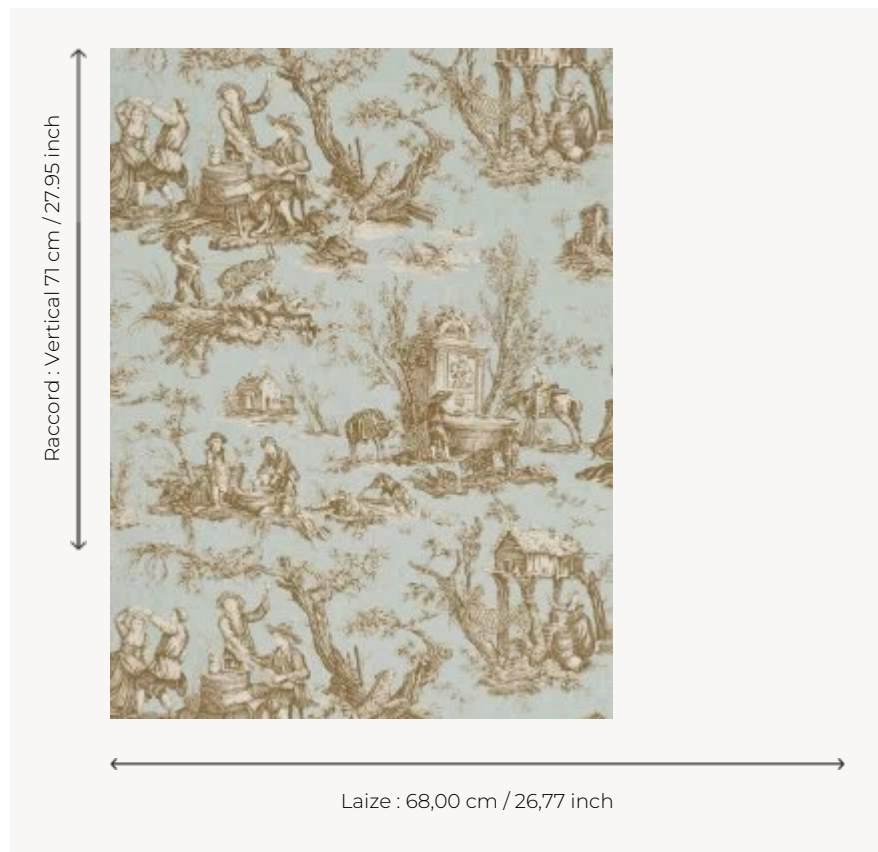

FP195002 COUTANCES

Design by Jean Baptiste Huet. "L'abreuvoir" (drinking trough) toile de jouy printed in 1792 at the Oberkampf de Jouy factory in Josas.

FP195002 - Aquamist

Pierre Frey

| | |
|-------------------------|--|
| TYPE | Small width printed wallpapers |
| SALES UNIT | Available per roll of 4,57 mts |
| BACKING | PAPER |
| COMPOSITION | - |
| WIDTH | 68 cm / 26,77 inch |
| REPEAT | V: 71 cm - 27,95 inch Half drop repeat |
| WEIGHT | 202 gr / m ² |
| CARE |  |
| TRIMMING | Not trimmed |
| HANGING/REMOVING | Paste the paper Wet removable |
| CERTIFICATIONS | EUROCLASS B-s1,d0 ASTM E84 Class A |
| NOTES | Hand screen printed |
| INFORMATION | Soaking time before hanging: maximum 2 minutes. Use the trim & join marks during installation. Double-cut installation. |

4 Colors

FP195001
Natural

FP195002
Aquamist

FP195003
Wheat

FP195004
Primerose
yellow