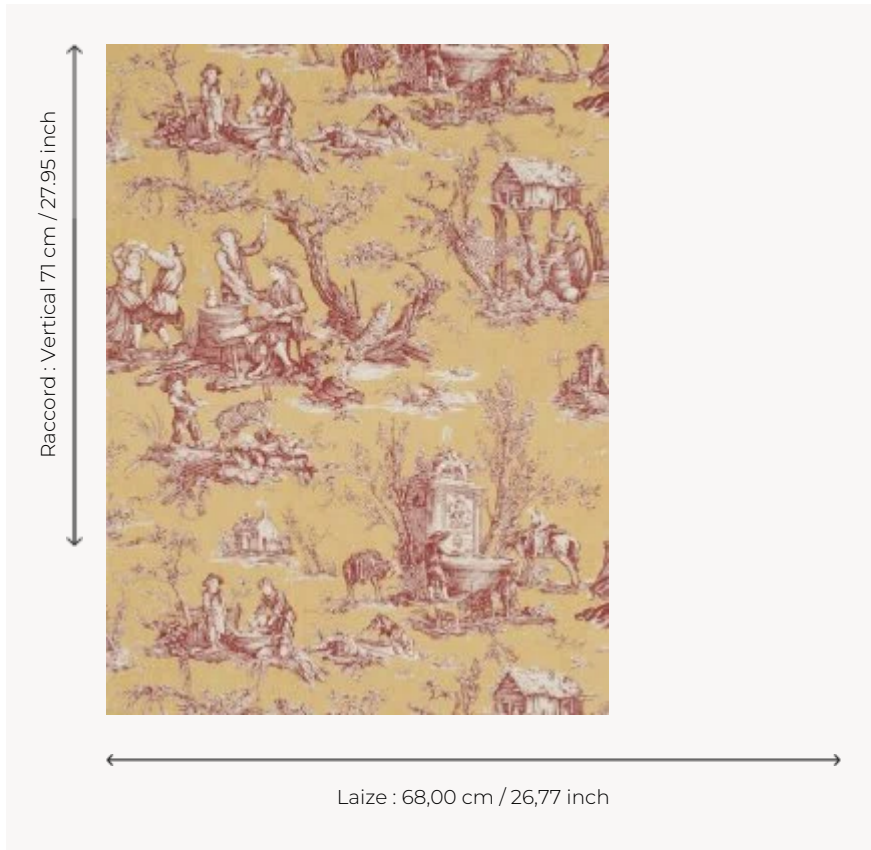

FP195003 COUTANCES

Design by Jean Baptiste Huet. "L'abreuvoir" (drinking trough) toile de jouy printed in 1792 at the Oberkampf de Jouy factory in Josas.

FP195003 - Wheat

Pierre Frey

TYPE	Small width printed wallpapers
SALES UNIT	Available per roll of 4,57 mts
BACKING	PAPER
COMPOSITION	-
WIDTH	68 cm / 26,77 inch
REPEAT	V: 71 cm - 27,95 inch Half drop repeat
WEIGHT	202 gr / m ²
CARE	
TRIMMING	Not trimmed
HANGING/REMOVING	Paste the paper Wet removable
CERTIFICATIONS	EUROCLASS B-s1,d0 ASTM E84 Class A
NOTES	Hand screen printed
INFORMATION	Soaking time before hanging: maximum 2 minutes. Use the trim & join marks during installation. Double-cut installation.

4 Colors

FP195001
Natural

FP195002
Aquamist

FP195003
Wheat

FP195004
Primerose
yellow