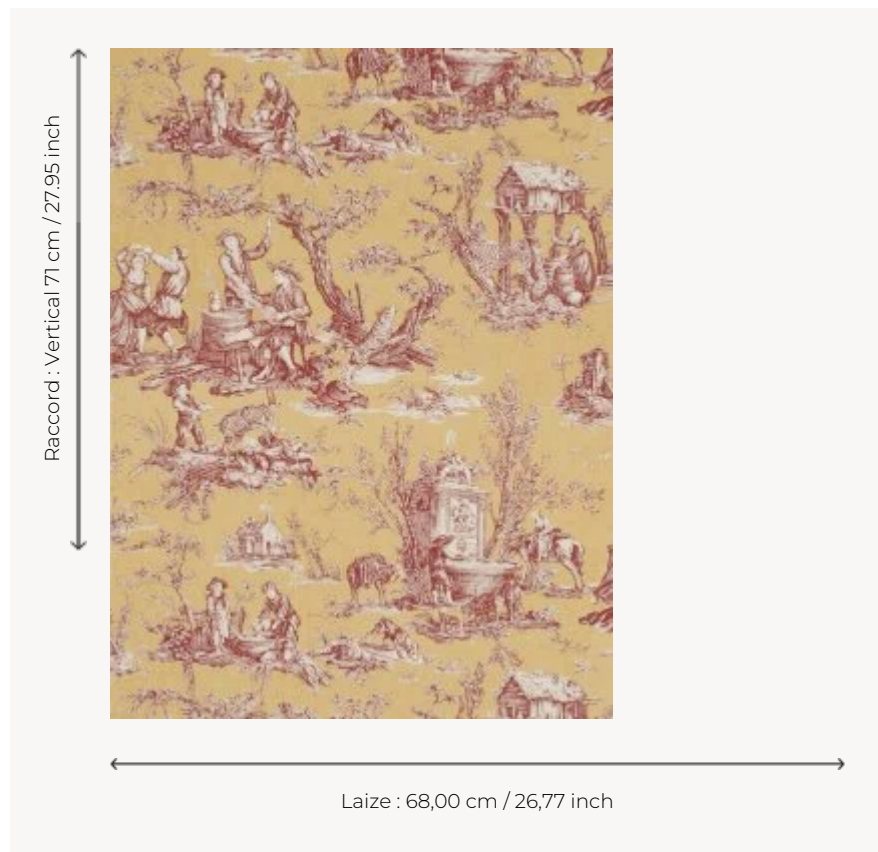

### Pierre Frey

<b>TYPE</b>	Small width printed wallpapers
<b>SALES UNIT</b>	Available per roll of 4,57 mts
<b>BACKING</b>	PAPER
<b>COMPOSITION</b>	-
<b>WIDTH</b>	68 cm / 26,77 inch
<b>REPEAT</b>	V: 71 cm - 27,95 inch Half drop repeat
<b>WEIGHT</b>	202 gr / m <sup>2</sup>
<b>CARE</b>	
<b>TRIMMING</b>	Not trimmed
<b>HANGING/REMOVING</b>	Paste the paper Wet removable
<b>CERTIFICATIONS</b>	EUROCLASS B-s1,d0 ASTM E84 Class A
<b>NOTES</b>	Hand screen printed
<b>INFORMATION</b>	Soaking time before hanging: maximum 2 minutes. Use the trim & join marks during installation. Double-cut installation.