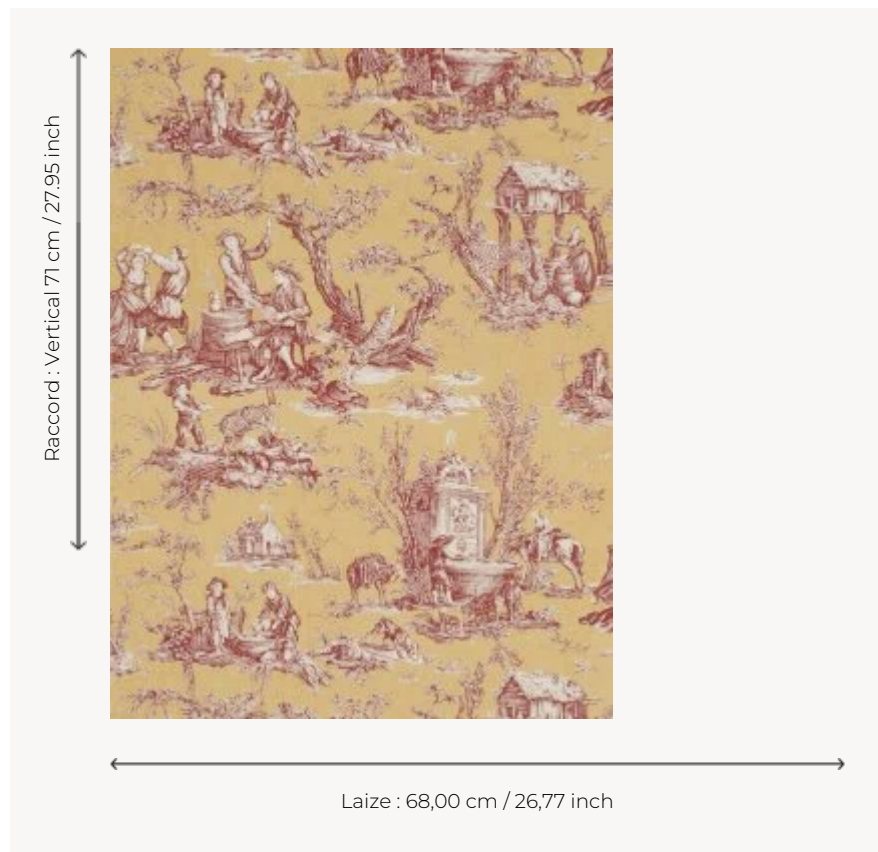

FP195003 COUTANCES

Design by Jean Baptiste Huet. "L'abreuvoir" (drinking trough) toile de jouy printed in 1792 at the Oberkampf de Jouy factory in Josas.

FP195003 - Wheat

Pierre Frey

TYPE	Small width printed wallpapers
SALES UNIT	Available per roll of 4,57 mts
BACKING	PAPER
COMPOSITION	-
WIDTH	68 cm / 26,77 inch
REPEAT	V: 71 cm - 27,95 inch Half drop repeat
WEIGHT	202 gr / m ²
CARE	
TRIMMING	Not trimmed
HANGING/REMOVING	Paste the paper Wet removable
CERTIFICATIONS	EUROCLASS B-s1,d0 ASTM E84 Class A
NOTES	Hand screen printed
INFORMATION	Soaking time before hanging: maximum 2 minutes. Use the trim & join marks during installation. Double-cut installation.

4 Colors

FP195001
Natural

FP195002
Aquamist

FP195003
Wheat

FP195004
Primerose
yellow