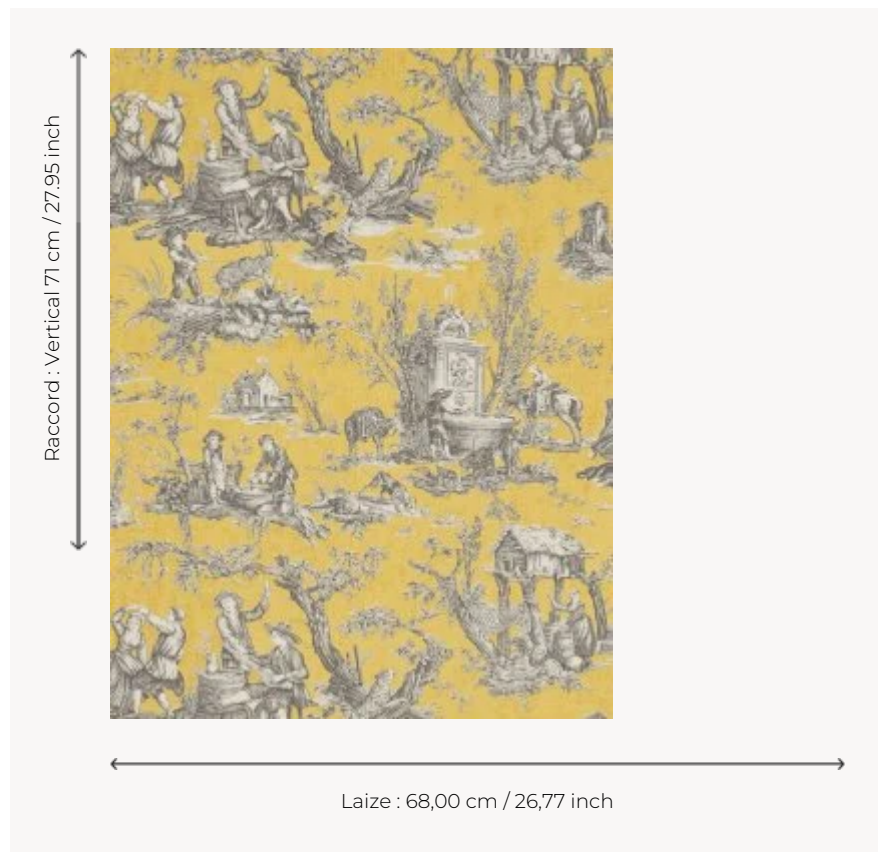

FP195004 COUTANCES

Design by Jean Baptiste Huet. "L'abreuvoir" (drinking trough) toile de jouy printed in 1792 at the Oberkampf de Jouy factory in Josas.

FP195004 - Primerose yellow

Pierre Frey

TYPE	Small width printed wallpapers
SALES UNIT	Available per roll of 4,57 mts
BACKING	PAPER
COMPOSITION	-
WIDTH	68 cm / 26,77 inch
REPEAT	V: 71 cm - 27,95 inch Half drop repeat
WEIGHT	202 gr / m ²
CARE	
TRIMMING	Not trimmed
HANGING/REMOVING	Paste the paper Wet removable
CERTIFICATIONS	EUROCLASS B-s1,d0 ASTM E84 Class A
NOTES	Hand screen printed
INFORMATION	Soaking time before hanging: maximum 2 minutes. Use the trim & join marks during installation. Double-cut installation.

4 Colors

FP195001
Natural

FP195002
Aquamist

FP195003
Wheat

FP195004
Primerose
yellow