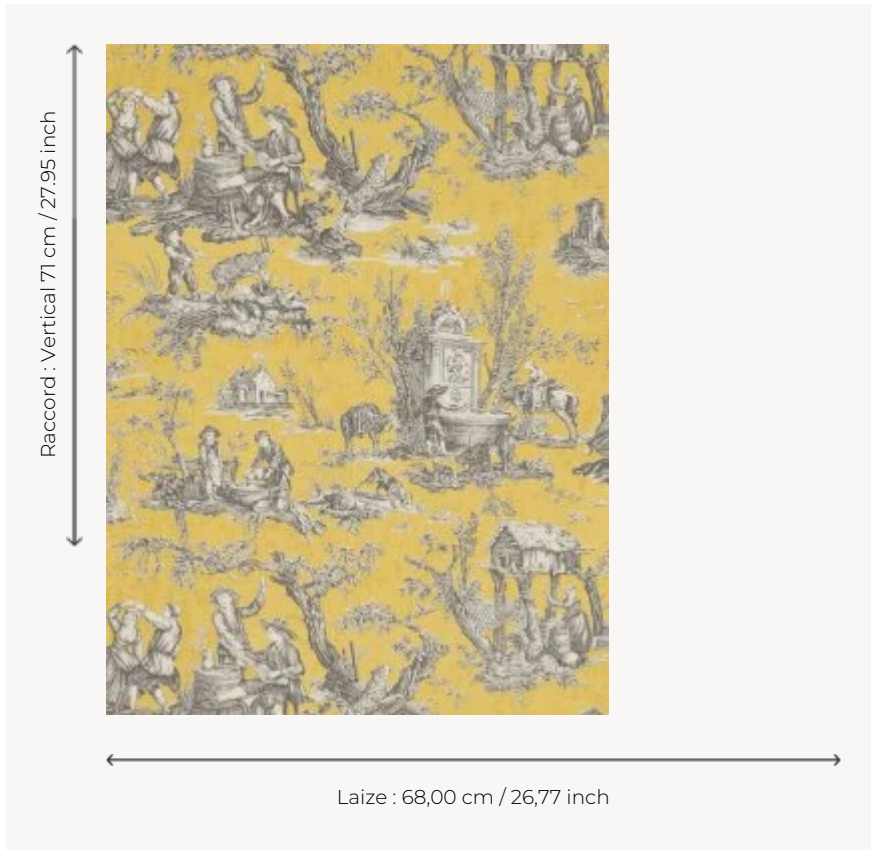

### FP195004 - Primerose yellow

### Pierre Frey

<b>TYPE</b>	Small width printed wallpapers
<b>SALES UNIT</b>	Available per roll of 4,57 mts
<b>BACKING</b>	PAPER
<b>COMPOSITION</b>	-
<b>WIDTH</b>	68 cm / 26,77 inch
<b>REPEAT</b>	V: 71 cm - 27,95 inch Half drop repeat
<b>WEIGHT</b>	202 gr / m <sup>2</sup>
<b>CARE</b>	
<b>TRIMMING</b>	Not trimmed
<b>HANGING/REMOVING</b>	Paste the paper Wet removable
<b>CERTIFICATIONS</b>	EUROCLASS B-s1,d0 ASTM E84 Class A
<b>NOTES</b>	Hand screen printed
<b>INFORMATION</b>	Soaking time before hanging: maximum 2 minutes. Use the trim & join marks during installation. Double-cut installation.