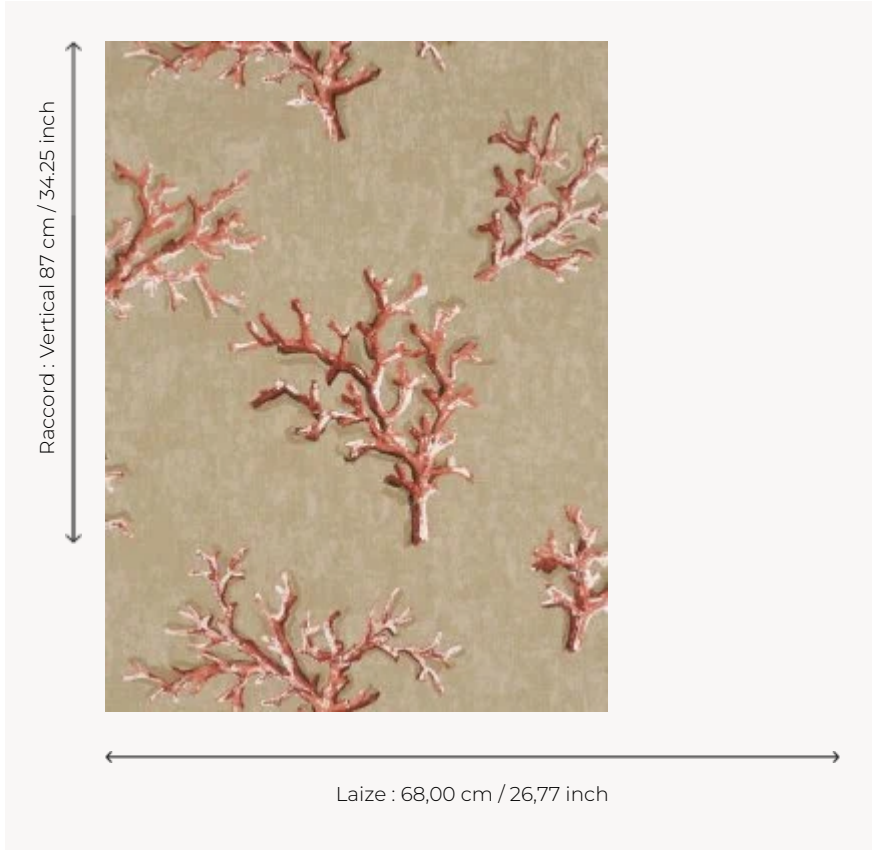

## FP196004 LAVEZZI

Stylised great coral. Wallpaper hand-printed in a frame. Untrimmed.

### Pierre Frey

<b>TYPE</b>	Small width printed wallpapers
<b>SALES UNIT</b>	Available per roll of 4,57 mts
<b>BACKING</b>	PAPER
<b>COMPOSITION</b>	-
<b>WIDTH</b>	68 cm / 26,77 inch
<b>REPEAT</b>	V: 87 cm - 34,25 inch Half drop repeat
<b>WEIGHT</b>	202 gr / m <sup>2</sup>
<b>CARE</b>	
<b>TRIMMING</b>	Not trimmed
<b>HANGING/REMOVING</b>	Paste the paper Wet removable
<b>CERTIFICATIONS</b>	EUROCLASS B-s1,d0 ASTM E84 Class A
<b>NOTES</b>	Hand screen printed
<b>INFORMATION</b>	Soaking time before hanging: maximum 2 minutes. Use the trim & join marks during installation. Double-cut installation.

## 2 Colors

FP196001  
Linen

FP196004  
Corail