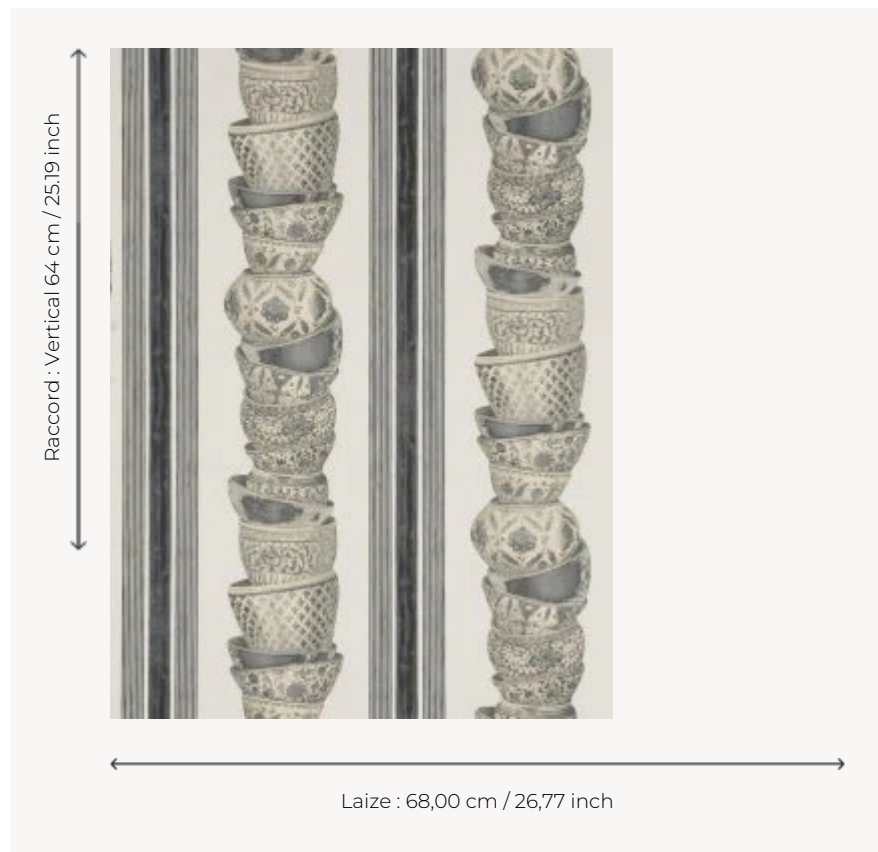

## FP197001 MING

Chinese bowls from the Ming dynasty forming stripes. Wallpaper hand-printed in a frame.  
Untrimmed.

### Pierre Frey

<b>TYPE</b>	Small width printed wallpapers
<b>SALES UNIT</b>	Available per roll of 4,57 mts
<b>BACKING</b>	PAPER
<b>COMPOSITION</b>	-
<b>WIDTH</b>	68 cm / 26,77 inch
<b>REPEAT</b>	V: 64 cm - 25,19 inch Straight repeat
<b>WEIGHT</b>	202 gr / m <sup>2</sup>
<b>CARE</b>	
<b>TRIMMING</b>	Not trimmed
<b>HANGING/REMOVING</b>	Paste the paper Wet removable
<b>CERTIFICATIONS</b>	EUROCLASS B-s1,d0 ASTM E84 Class A
<b>NOTES</b>	Hand screen printed
<b>INFORMATION</b>	Soaking time before hanging: maximum 2 minutes. Use the trim & join marks during installation. Double-cut installation.