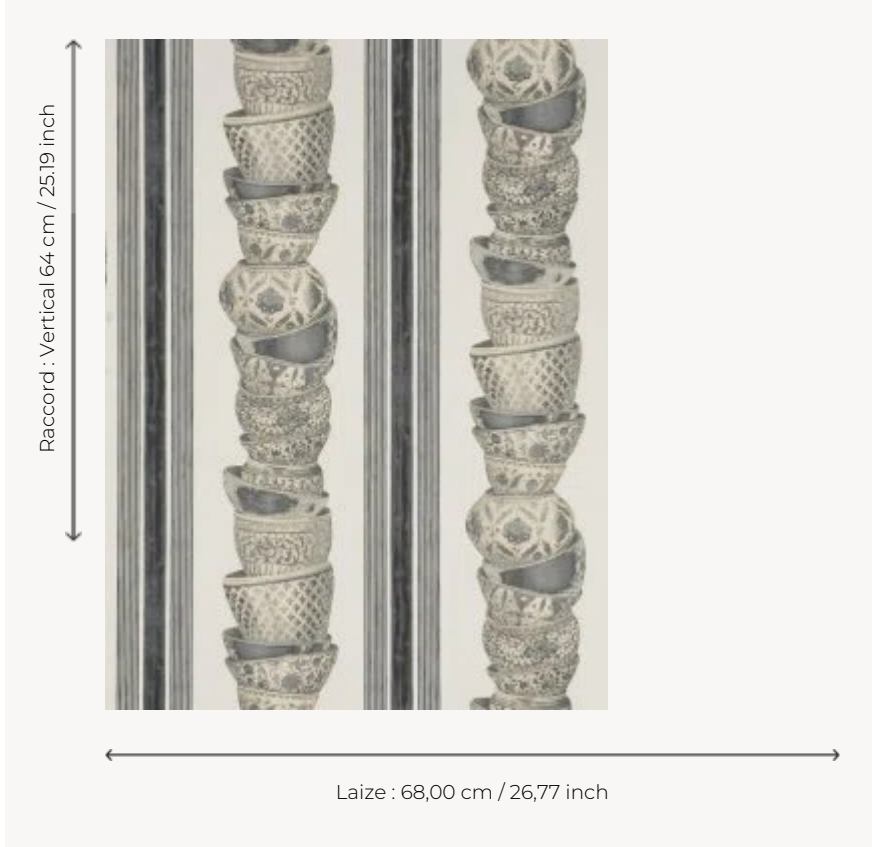

FP197001 MING

Chinese bowls from the Ming dynasty forming stripes. Wallpaper hand-printed in a frame.
Untrimmed.

FP197001 - Pewter

Pierre Frey

TYPE Small width printed wallpapers

SALES UNIT Available per roll of 4,57 mts

BACKING PAPER

COMPOSITION -

WIDTH 68 cm / 26,77 inch

REPEAT V: 64 cm - 25,19 inch
Straight repeat

WEIGHT 202 gr / m²

CARE 

TRIMMING Not trimmed

HANGING/REMOVING Paste the paper
Wet removable

CERTIFICATIONS EUROCLASS B-s1,d0
ASTM E84 Class A

NOTES Hand screen printed

INFORMATION Soaking time before hanging:
maximum 2 minutes.
Use the trim & join marks during
installation. Double-cut installation.