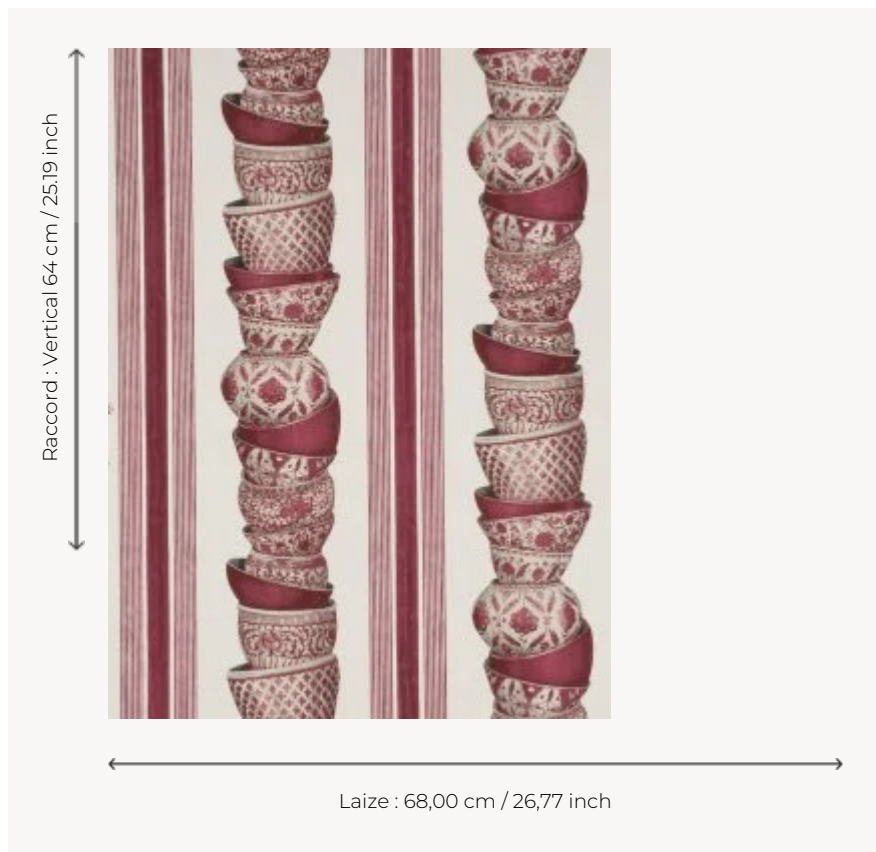

FP197002 MING

Chinese bowls from the Ming dynasty forming stripes. Wallpaper hand-printed in a frame.
Untrimmed.

FP197002 - Cranberry

Pierre Frey

TYPE	Small width printed wallpapers
SALES UNIT	Available per roll of 4,57 mts
BACKING	PAPER
COMPOSITION	-
WIDTH	68 cm / 26,77 inch
REPEAT	V: 64 cm - 25,19 inch Straight repeat
WEIGHT	202 gr / m ²
CARE	
TRIMMING	Not trimmed
HANGING/REMOVING	Paste the paper Wet removable
CERTIFICATIONS	EUROCLASS B-s1,d0 ASTM E84 Class A
NOTES	Hand screen printed
INFORMATION	Soaking time before hanging: maximum 2 minutes. Use the trim & join marks during installation. Double-cut installation.

3 Colors

FP197001
Pewter

FP197002
Cranberry

FP197003
Sapphire