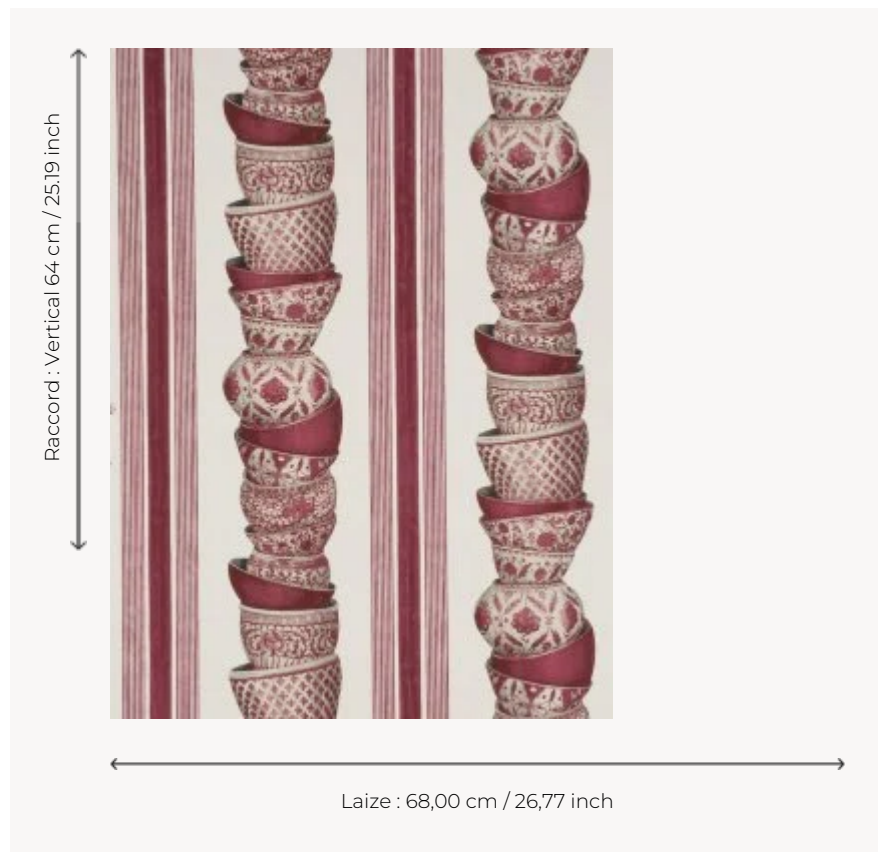

## FP197002 MING

Chinese bowls from the Ming dynasty forming stripes. Wallpaper hand-printed in a frame.  
Untrimmed.

### Pierre Frey

<b>TYPE</b>	Small width printed wallpapers
<b>SALES UNIT</b>	Available per roll of 4,57 mts
<b>BACKING</b>	PAPER
<b>COMPOSITION</b>	-
<b>WIDTH</b>	68 cm / 26,77 inch
<b>REPEAT</b>	V: 64 cm - 25,19 inch Straight repeat
<b>WEIGHT</b>	202 gr / m <sup>2</sup>
<b>CARE</b>	
<b>TRIMMING</b>	Not trimmed
<b>HANGING/REMOVING</b>	Paste the paper Wet removable
<b>CERTIFICATIONS</b>	EUROCLASS B-s1,d0 ASTM E84 Class A
<b>NOTES</b>	Hand screen printed
<b>INFORMATION</b>	Soaking time before hanging: maximum 2 minutes. Use the trim & join marks during installation. Double-cut installation.