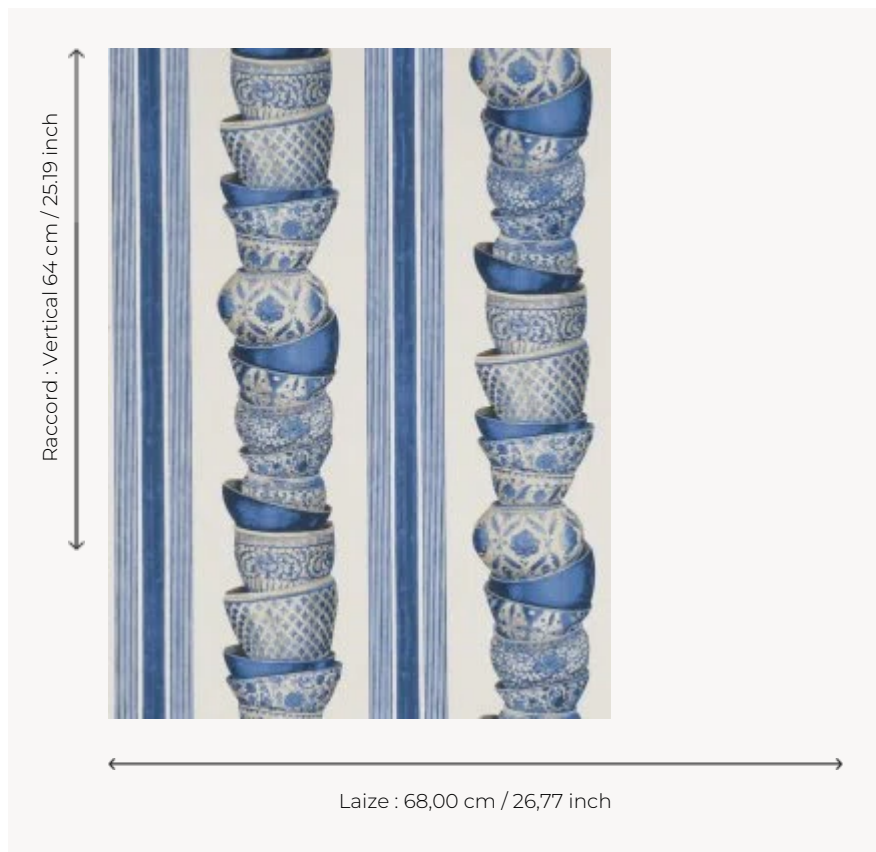

## FP197003 MING

Chinese bowls from the Ming dynasty forming stripes. Wallpaper hand-printed in a frame.  
Untrimmed.

### Pierre Frey

**TYPE** Small width printed wallpapers

**SALES UNIT** Available per roll of 4,57 mts

**BACKING** PAPER

**COMPOSITION** -

**WIDTH** 68 cm / 26,77 inch

**REPEAT** V: 64 cm - 25,19 inch  
Straight repeat