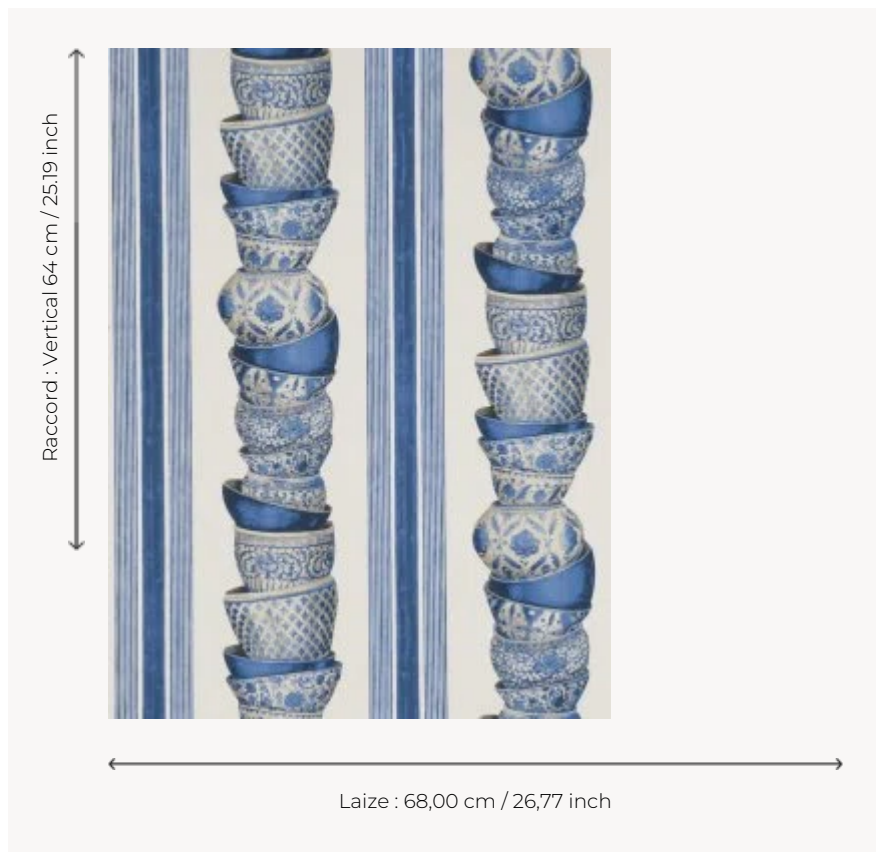

FP197003 MING

Chinese bowls from the Ming dynasty forming stripes. Wallpaper hand-printed in a frame.
Untrimmed.

FP197003 - Sapphire

Pierre Frey

TYPE Small width printed wallpapers

SALES UNIT Available per roll of 4,57 mts

BACKING PAPER

COMPOSITION -

WIDTH 68 cm / 26,77 inch

REPEAT V: 64 cm - 25,19 inch
Straight repeat

WEIGHT 202 gr / m²

CARE 

TRIMMING Not trimmed

HANGING/REMOVING Paste the paper
Wet removable