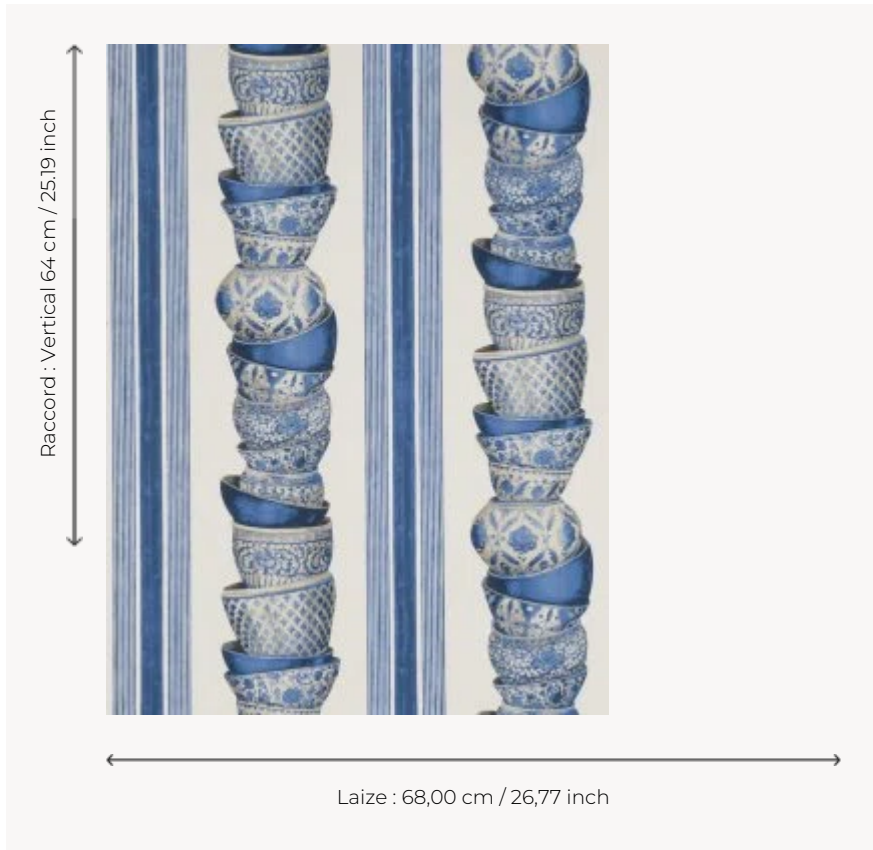

## FP197003 MING

Chinese bowls from the Ming dynasty forming stripes. Wallpaper hand-printed in a frame.  
Untrimmed.

### Pierre Frey

<b>TYPE</b>	Small width printed wallpapers
<b>SALES UNIT</b>	Available per roll of 4,57 mts
<b>BACKING</b>	PAPER
<b>COMPOSITION</b>	-
<b>WIDTH</b>	68 cm / 26,77 inch
<b>REPEAT</b>	V: 64 cm - 25,19 inch Straight repeat
<b>WEIGHT</b>	202 gr / m <sup>2</sup>
<b>CARE</b>	
<b>TRIMMING</b>	Not trimmed
<b>HANGING/REMOVING</b>	Paste the paper Wet removable
<b>CERTIFICATIONS</b>	EUROCLASS B-s1,d0 ASTM E84 Class A
<b>NOTES</b>	Hand screen printed
<b>INFORMATION</b>	Soaking time before hanging: maximum 2 minutes. Use the trim & join marks during installation. Double-cut installation.