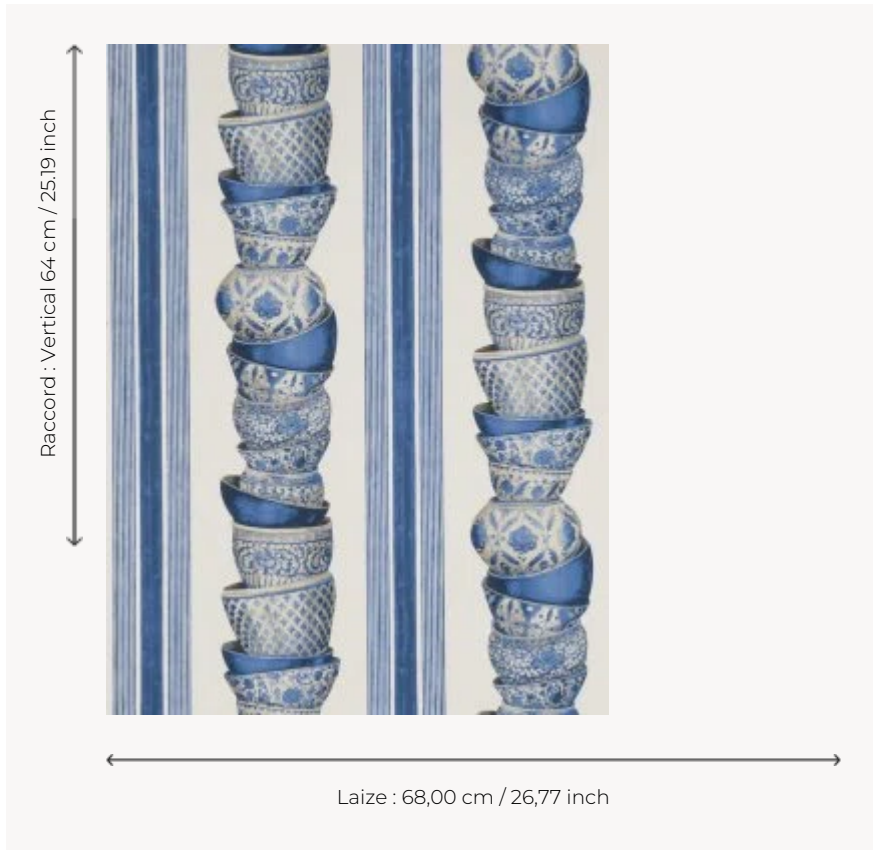

FP197003 MING

Chinese bowls from the Ming dynasty forming stripes. Wallpaper hand-printed in a frame.
Untrimmed.

FP197003 - Sapphire

Pierre Frey

TYPE	Small width printed wallpapers
SALES UNIT	Available per roll of 4,57 mts
BACKING	PAPER
COMPOSITION	-
WIDTH	68 cm / 26,77 inch
REPEAT	V: 64 cm - 25,19 inch Straight repeat
WEIGHT	202 gr / m ²
CARE	
TRIMMING	Not trimmed
HANGING/REMOVING	Paste the paper Wet removable
CERTIFICATIONS	EUROCLASS B-s1,d0 ASTM E84 Class A
NOTES	Hand screen printed
INFORMATION	Soaking time before hanging: maximum 2 minutes. Use the trim & join marks during installation. Double-cut installation.