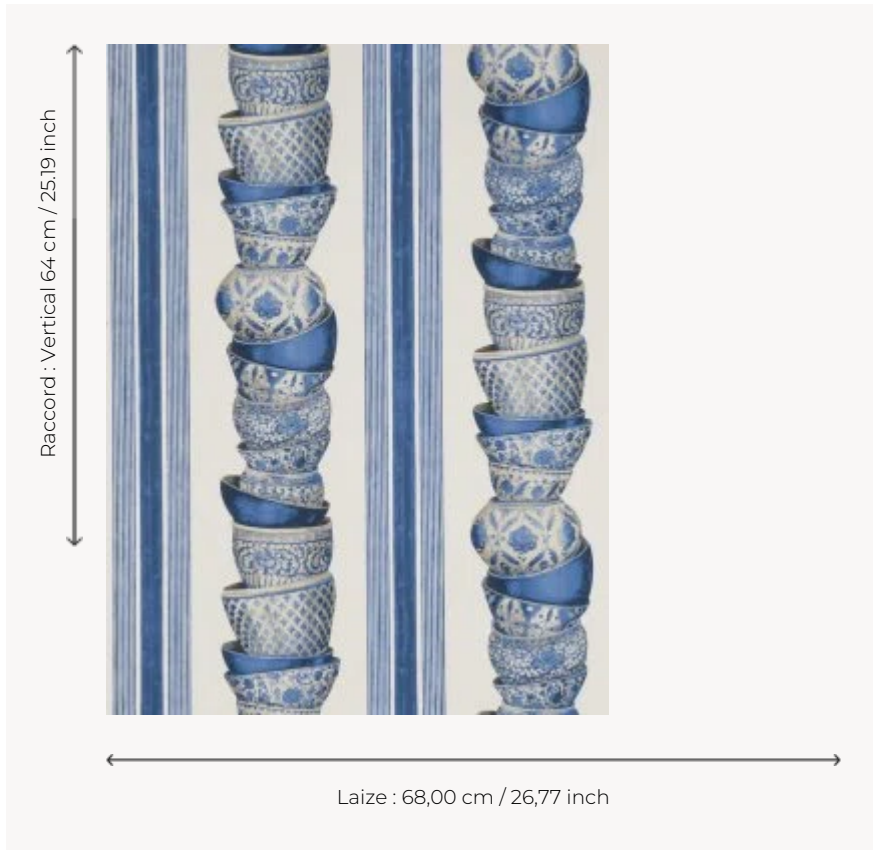

## FP197003 MING

Chinese bowls from the Ming dynasty forming stripes. Wallpaper hand-printed in a frame.  
Untrimmed.

### Pierre Frey

<b>TYPE</b>	Small width printed wallpapers
<b>SALES UNIT</b>	Available per roll of 4,57 mts
<b>BACKING</b>	PAPER
<b>COMPOSITION</b>	-
<b>WIDTH</b>	68 cm / 26,77 inch
<b>REPEAT</b>	V: 64 cm - 25,19 inch Straight repeat
<b>WEIGHT</b>	202 gr / m <sup>2</sup>
<b>CARE</b>	
<b>TRIMMING</b>	Not trimmed
<b>HANGING/REMOVING</b>	Paste the paper Wet removable
<b>CERTIFICATIONS</b>	EUROCLASS B-s1,d0 ASTM E84 Class A
<b>NOTES</b>	Hand screen printed
<b>INFORMATION</b>	Soaking time before hanging: maximum 2 minutes. Use the trim & join marks during installation. Double-cut installation.