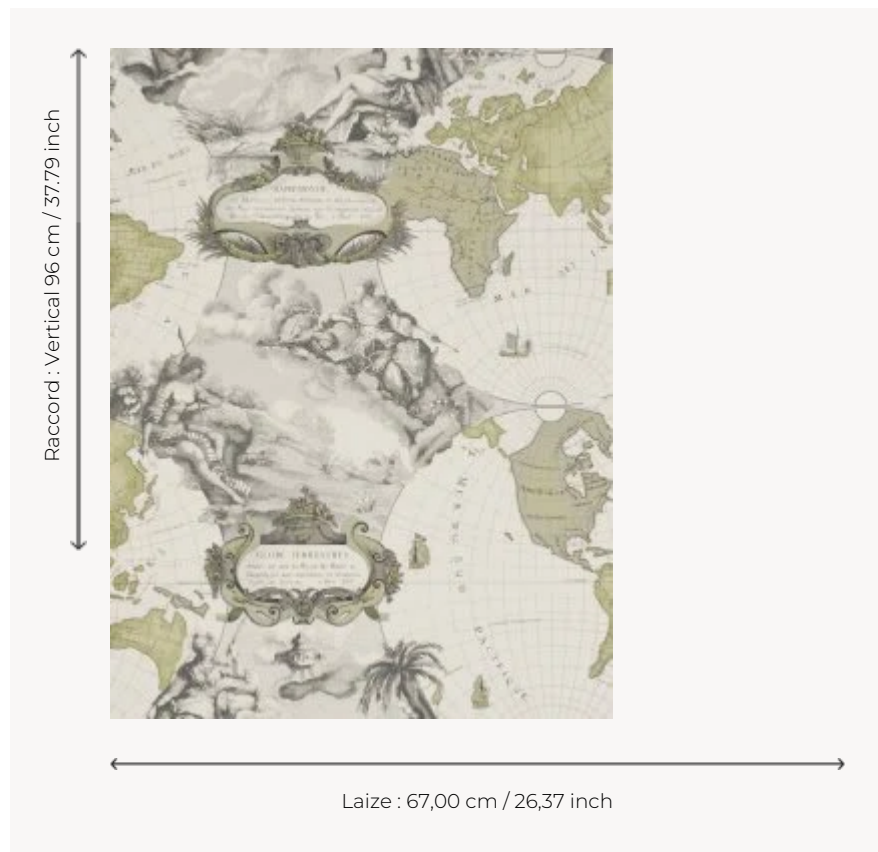

## FP198001 PLANISPHERE

Reproduction of ancient world maps from the 17th century coming from Holland. The water and earth protector gods watch over the globe.

### Pierre Frey

<b>TYPE</b>	Small width printed wallpapers
<b>SALES UNIT</b>	Available per roll of 4,57 mts
<b>BACKING</b>	PAPER
<b>COMPOSITION</b>	-
<b>WIDTH</b>	67 cm / 26,37 inch
<b>REPEAT</b>	V: 96 cm - 37,79 inch Half drop repeat
<b>WEIGHT</b>	191 gr / m <sup>2</sup>
<b>CARE</b>	
<b>TRIMMING</b>	Not trimmed
<b>HANGING/REMOVING</b>	Paste the paper Wet removable
<b>CERTIFICATIONS</b>	EUROCLASS B-s1,d0 ASTM E84 Class A
<b>NOTES</b>	Hand screen printed
<b>INFORMATION</b>	Soaking time before hanging: maximum 2 minutes. Use the trim & join marks during installation. Double-cut installation.