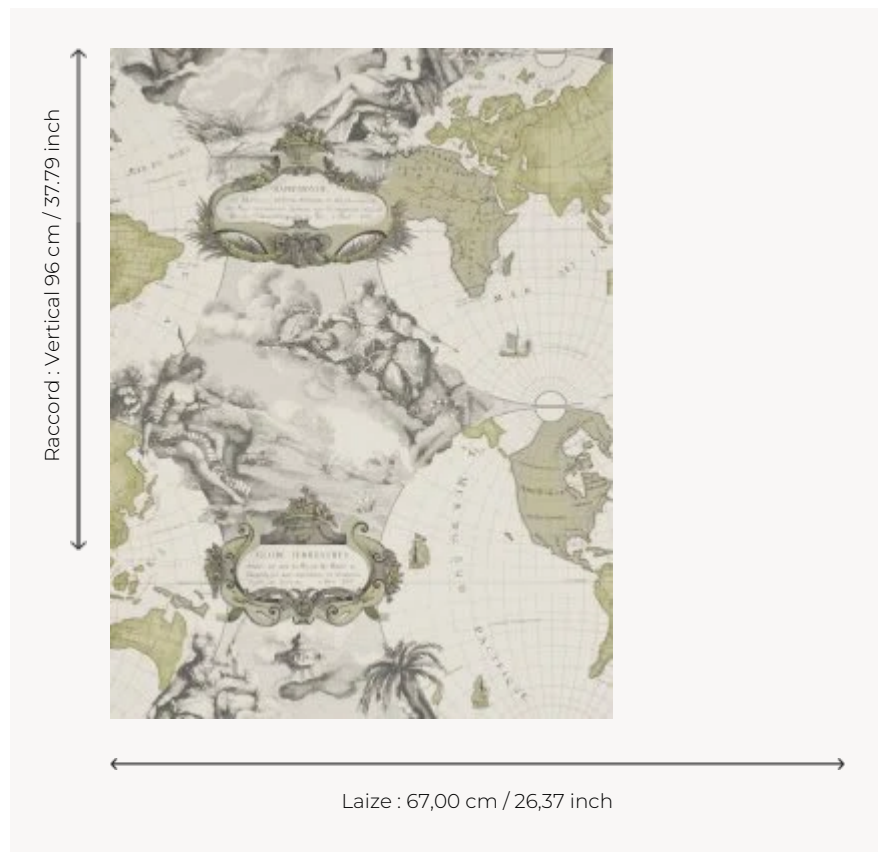

## FP198001 PLANISPHERE

Reproduction of ancient world maps from the 17th century coming from Holland. The water and earth protector gods watch over the globe.

### Pierre Frey

<b>TYPE</b>	Small width printed wallpapers
<b>SALES UNIT</b>	Available per roll of 4,57 mts
<b>BACKING</b>	PAPER
<b>COMPOSITION</b>	-
<b>WIDTH</b>	67 cm / 26,37 inch
<b>REPEAT</b>	V: 96 cm - 37,79 inch Half drop repeat
<b>WEIGHT</b>	191 gr / m <sup>2</sup>
<b>CARE</b>	
<b>TRIMMING</b>	Not trimmed
<b>HANGING/REMOVING</b>	Paste the paper Wet removable
<b>CERTIFICATIONS</b>	EUROCLASS B-s1,d0 ASTM E84 Class A
<b>NOTES</b>	Hand screen printed
<b>INFORMATION</b>	Soaking time before hanging: maximum 2 minutes. Use the trim & join marks during installation. Double-cut installation.