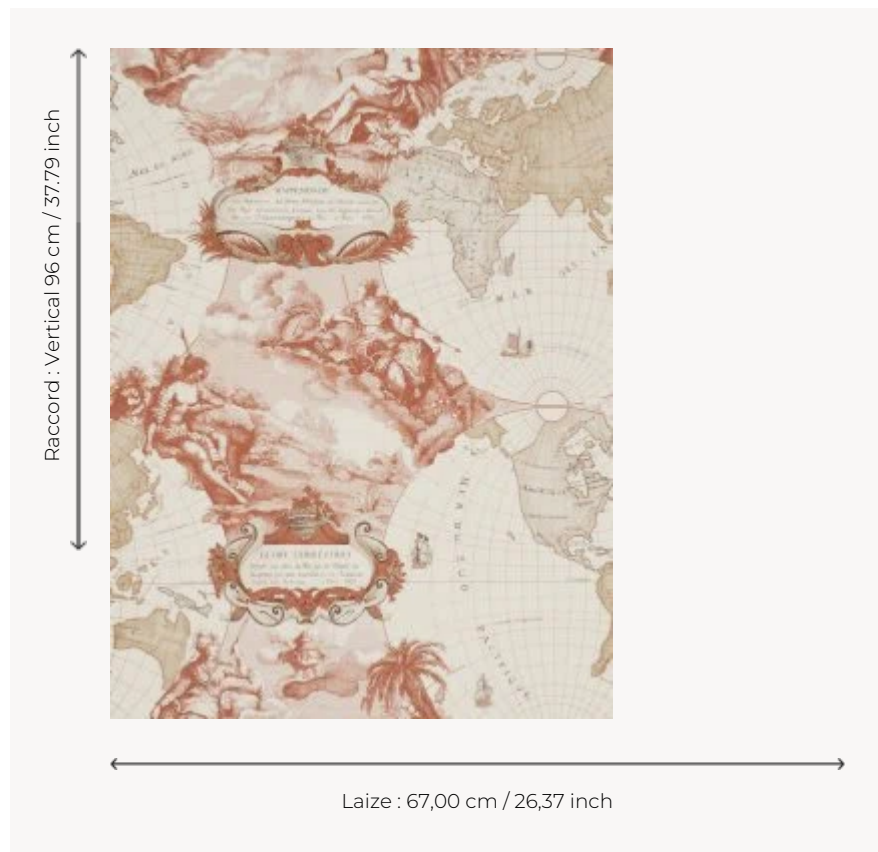

FP198002 PLANISPHERE

Reproduction of ancient world maps from the 17th century coming from Holland. The water and earth protector gods watch over the globe.

FP198002 - Persimmon

Pierre Frey

TYPE	Small width printed wallpapers
SALES UNIT	Available per roll of 4,57 mts
BACKING	PAPER
COMPOSITION	-
WIDTH	67 cm / 26,37 inch
REPEAT	V: 96 cm - 37,79 inch Half drop repeat
WEIGHT	191 gr / m ²
CARE	
TRIMMING	Not trimmed
HANGING/REMOVING	Paste the paper Wet removable
CERTIFICATIONS	EUROCLASS B-s1,d0 ASTM E84 Class A
NOTES	Hand screen printed
INFORMATION	Soaking time before hanging: maximum 2 minutes. Use the trim & join marks during installation. Double-cut installation.