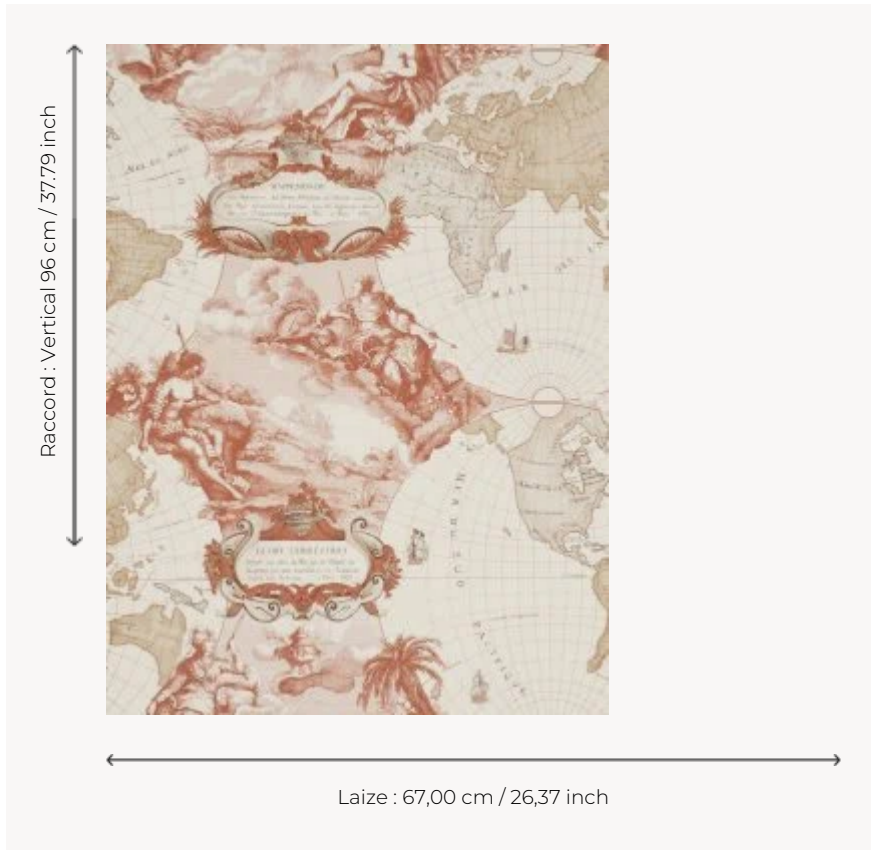

FP198002 PLANISPHERE

Reproduction of ancient world maps from the 17th century coming from Holland. The water and earth protector gods watch over the globe.

FP198002 - Persimmon

Pierre Frey

TYPE	Small width printed wallpapers
SALES UNIT	Available per roll of 4,57 mts
BACKING	PAPER
COMPOSITION	-
WIDTH	67 cm / 26,37 inch
REPEAT	V: 96 cm - 37,79 inch Half drop repeat
WEIGHT	191 gr / m ²
CARE	
TRIMMING	Not trimmed
HANGING/REMOVING	Paste the paper Wet removable
CERTIFICATIONS	EUROCLASS B-s1,d0 ASTM E84 Class A
NOTES	Hand screen printed
INFORMATION	Soaking time before hanging: maximum 2 minutes. Use the trim & join marks during installation. Double-cut installation.