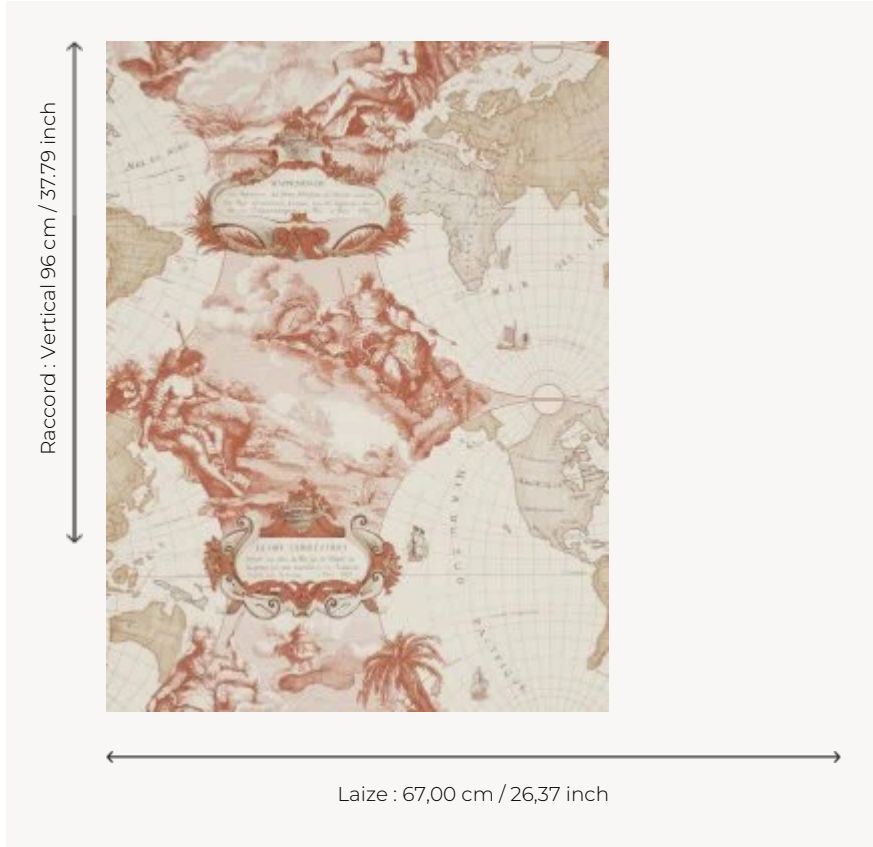

## FP198002 PLANISPHERE

Reproduction of ancient world maps from the 17th century coming from Holland. The water and earth protector gods watch over the globe.

### Pierre Frey

<b>TYPE</b>	Small width printed wallpapers
<b>SALES UNIT</b>	Available per roll of 4,57 mts
<b>BACKING</b>	PAPER
<b>COMPOSITION</b>	-
<b>WIDTH</b>	67 cm / 26,37 inch
<b>REPEAT</b>	V: 96 cm - 37,79 inch Half drop repeat
<b>WEIGHT</b>	191 gr / m <sup>2</sup>
<b>CARE</b>	
<b>TRIMMING</b>	Not trimmed
<b>HANGING/REMOVING</b>	Paste the paper Wet removable
<b>CERTIFICATIONS</b>	EUROCLASS B-s1,d0 ASTM E84 Class A
<b>NOTES</b>	Hand screen printed
<b>INFORMATION</b>	Soaking time before hanging: maximum 2 minutes. Use the trim & join marks during installation. Double-cut installation.