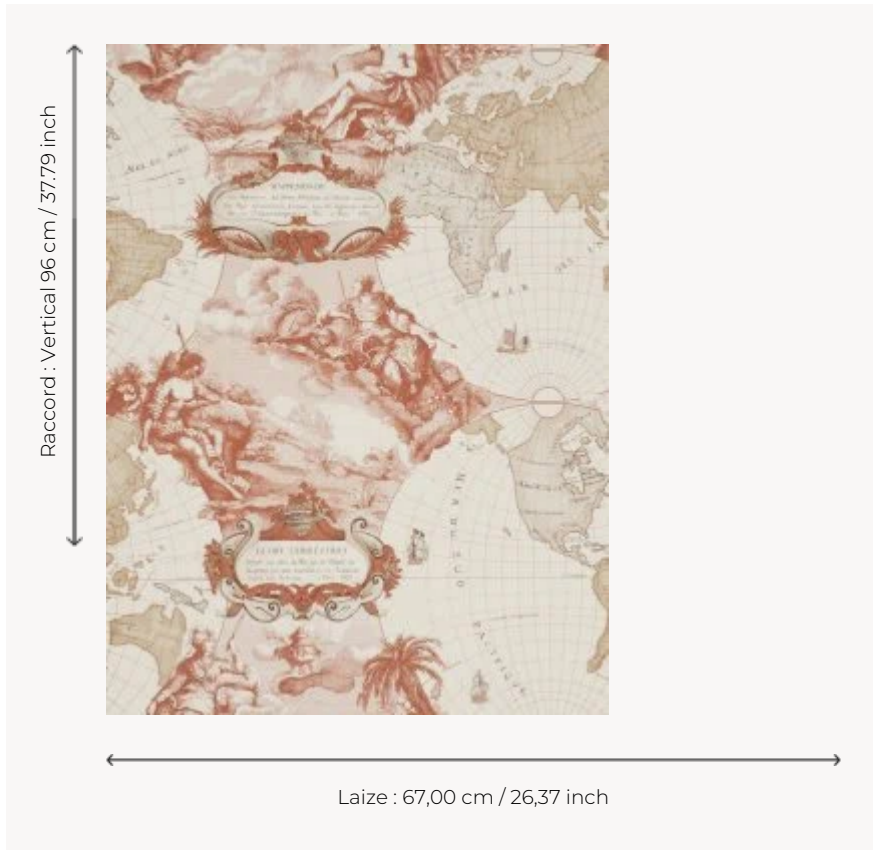

FP198002 PLANISPHERE

Reproduction of ancient world maps from the 17th century coming from Holland. The water and earth protector gods watch over the globe.

FP198002 - Persimmon

Pierre Frey

TYPE	Small width printed wallpapers
SALES UNIT	Available per roll of 4,57 mts
BACKING	PAPER
COMPOSITION	-
WIDTH	67 cm / 26,37 inch
REPEAT	V: 96 cm - 37,79 inch Half drop repeat
WEIGHT	191 gr / m ²
CARE	
TRIMMING	Not trimmed
HANGING/REMOVING	Paste the paper Wet removable
CERTIFICATIONS	EUROCLASS B-s1,d0 ASTM E84 Class A
NOTES	Hand screen printed
INFORMATION	Soaking time before hanging: maximum 2 minutes. Use the trim & join marks during installation. Double-cut installation.