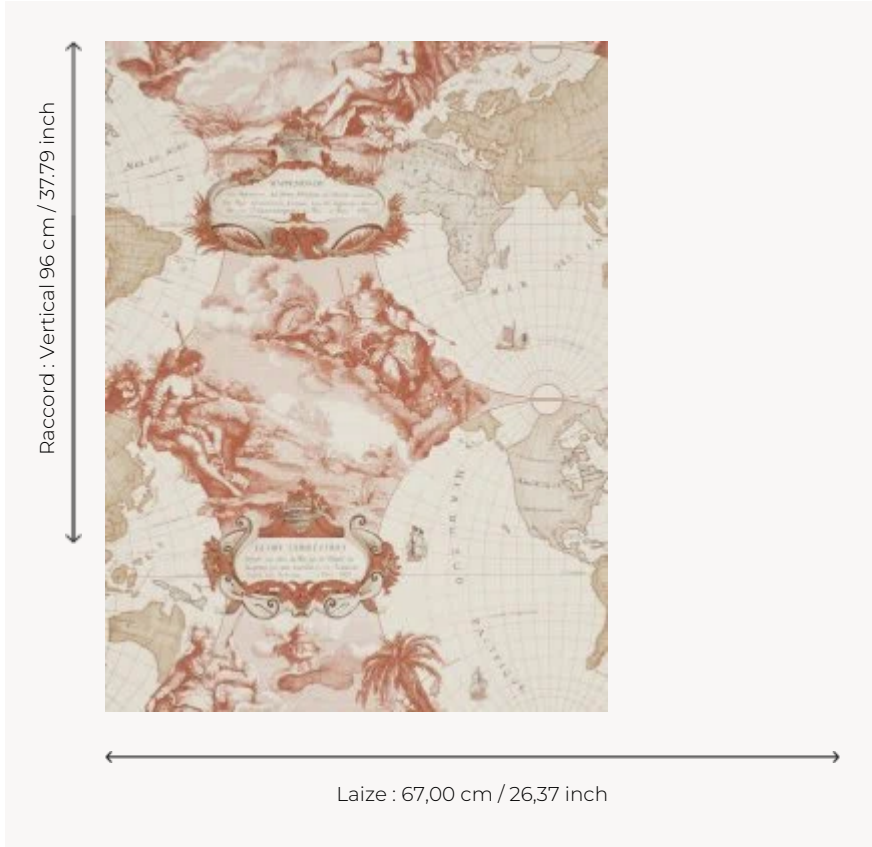

FP198002 PLANISPHERE

Reproduction of ancient world maps from the 17th century coming from Holland. The water and earth protector gods watch over the globe.

FP198002 - Persimmon

Pierre Frey

TYPE	Small width printed wallpapers
SALES UNIT	Available per roll of 4,57 mts
BACKING	PAPER
COMPOSITION	-
WIDTH	67 cm / 26,37 inch
REPEAT	V: 96 cm - 37,79 inch Half drop repeat
WEIGHT	191 gr / m ²
CARE	
TRIMMING	Not trimmed
HANGING/REMOVING	Paste the paper Wet removable
CERTIFICATIONS	EUROCLASS B-s1,d0 ASTM E84 Class A
NOTES	Hand screen printed
INFORMATION	Soaking time before hanging: maximum 2 minutes. Use the trim & join marks during installation. Double-cut installation.