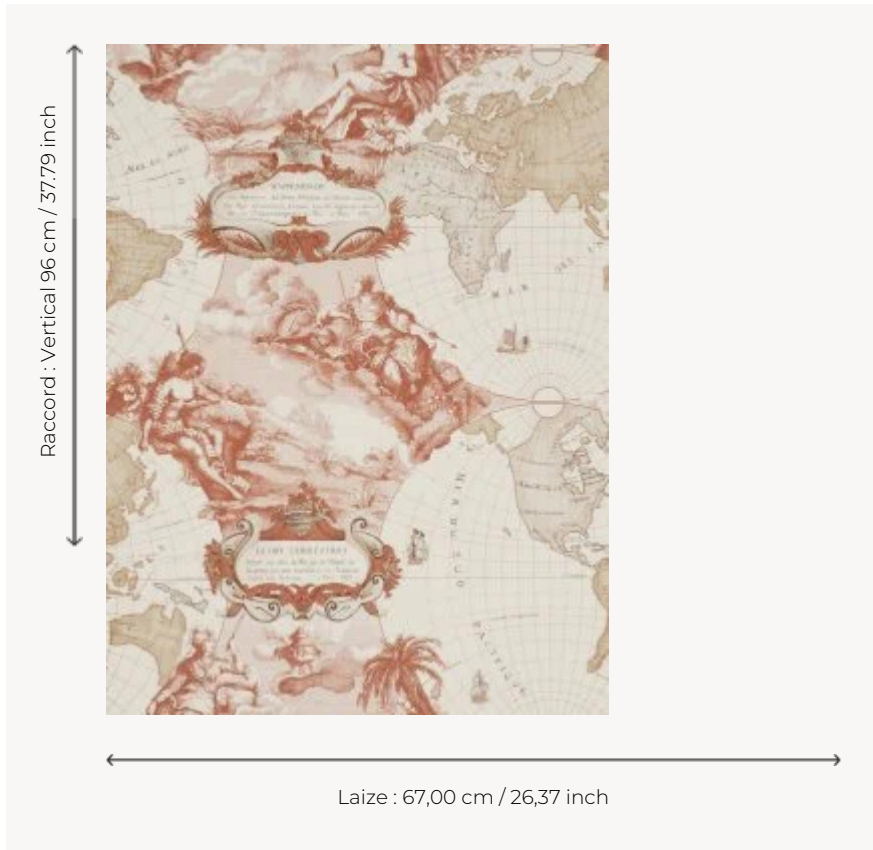

FP198002 PLANISPHERE

Reproduction of ancient world maps from the 17th century coming from Holland. The water and earth protector gods watch over the globe.

FP198002 - Persimmon

Pierre Frey

TYPE	Small width printed wallpapers
SALES UNIT	Available per roll of 4,57 mts
BACKING	PAPER
COMPOSITION	-
WIDTH	67 cm / 26,37 inch
REPEAT	V: 96 cm - 37,79 inch Half drop repeat
WEIGHT	191 gr / m ²
CARE	
TRIMMING	Not trimmed
HANGING/REMOVING	Paste the paper Wet removable
CERTIFICATIONS	EUROCLASS B-s1,d0 ASTM E84 Class A
NOTES	Hand screen printed
INFORMATION	Soaking time before hanging: maximum 2 minutes. Use the trim & join marks during installation. Double-cut installation.