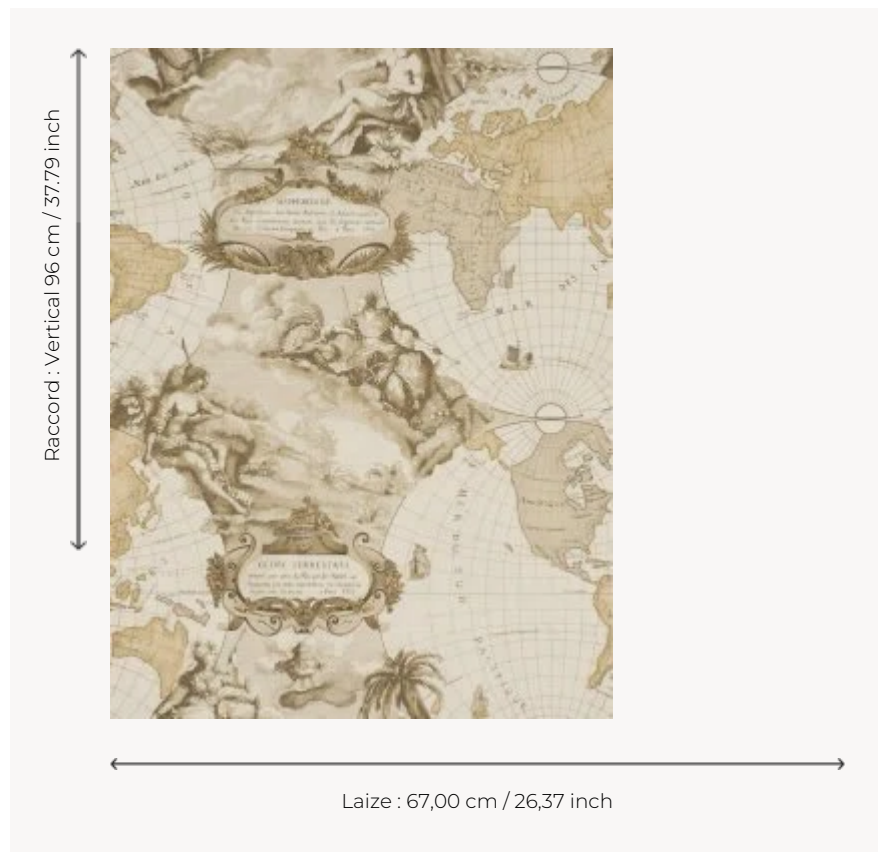

FP198003 PLANISPHERE

Reproduction of ancient world maps from the 17th century coming from Holland. The water and earth protector gods watch over the globe.

FP198003 - Nutmeg

Pierre Frey

TYPE	Small width printed wallpapers
SALES UNIT	Available per roll of 4,57 mts
BACKING	PAPER
COMPOSITION	-
WIDTH	67 cm / 26,37 inch
REPEAT	V: 96 cm - 37,79 inch Half drop repeat
WEIGHT	191 gr / m ²
CARE	
TRIMMING	Not trimmed
HANGING/REMOVING	Paste the paper Wet removable
CERTIFICATIONS	EUROCLASS B-s1,d0 ASTM E84 Class A
NOTES	Hand screen printed
INFORMATION	Soaking time before hanging: maximum 2 minutes. Use the trim & join marks during installation. Double-cut installation.