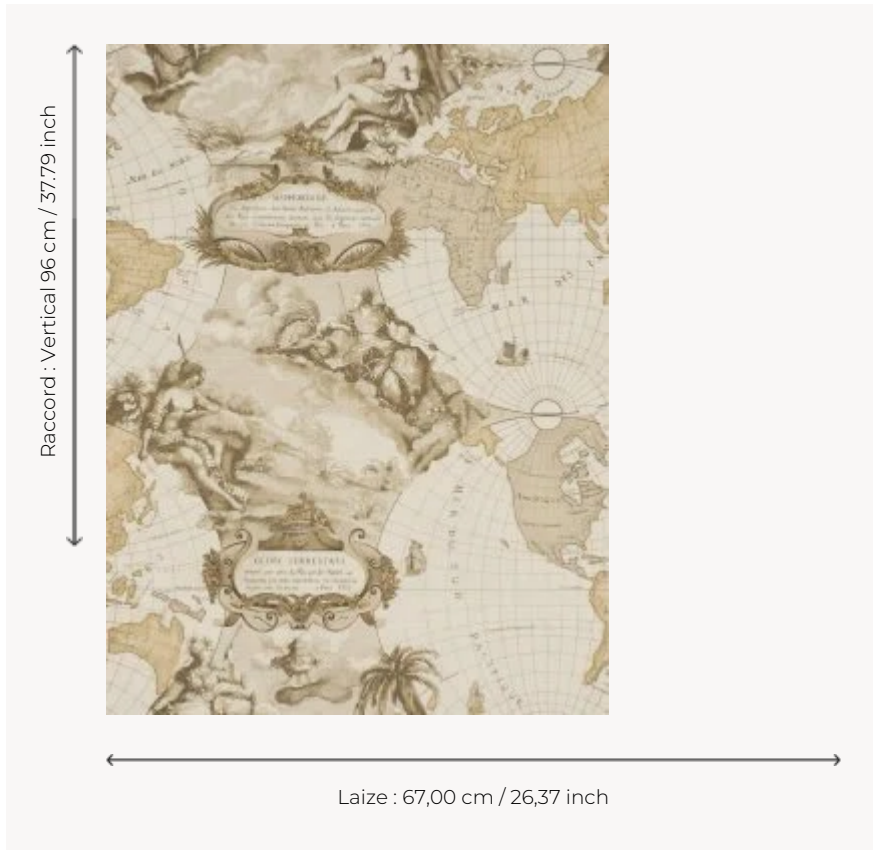

## FP198003 PLANISPHERE

Reproduction of ancient world maps from the 17th century coming from Holland. The water and earth protector gods watch over the globe.

### Pierre Frey

<b>TYPE</b>	Small width printed wallpapers
<b>SALES UNIT</b>	Available per roll of 4,57 mts
<b>BACKING</b>	PAPER
<b>COMPOSITION</b>	-
<b>WIDTH</b>	67 cm / 26,37 inch
<b>REPEAT</b>	V: 96 cm - 37,79 inch Half drop repeat
<b>WEIGHT</b>	191 gr / m <sup>2</sup>
<b>CARE</b>	
<b>TRIMMING</b>	Not trimmed
<b>HANGING/REMOVING</b>	Paste the paper Wet removable
<b>CERTIFICATIONS</b>	EUROCLASS B-s1,d0 ASTM E84 Class A
<b>NOTES</b>	Hand screen printed
<b>INFORMATION</b>	Soaking time before hanging: maximum 2 minutes. Use the trim & join marks during installation. Double-cut installation.