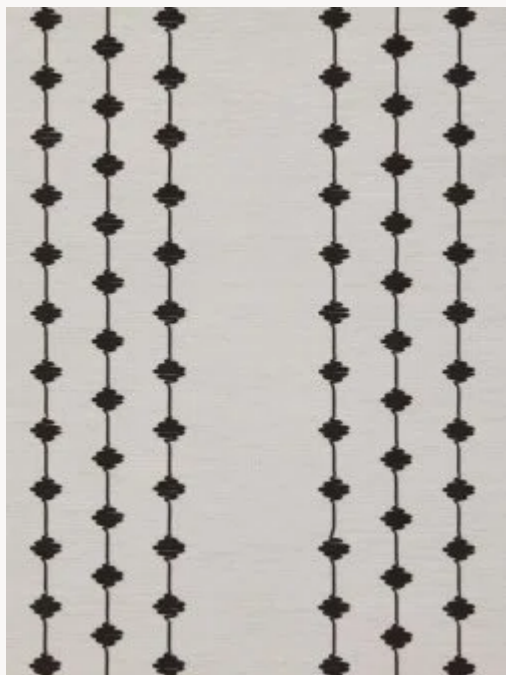

FP305001 CALLIGRAPHIE

Wallcovering available per metre. Like a pen tracing the meandering flow of a long and tranquil river.

FP305001 - Marron

Raccord : Horizontal 69 cm / 27 inch

Laize : 140,00 cm / 55,11 inch

Pierre Frey

TYPE	Wide width printed wallpapers - Embossed patterns - Paperbacked fabrics - Embroideries
SALES UNIT	Available per meter/yard
BACKING	PAPER
COMPOSITION	52 % Linen - 35 % Silk - 13 % Polyester
WIDTH	140 cm / 55,11 inch
REPEAT	H: 69 cm - 27,00 inch Free match
WEIGHT	320 gr / m ²
CARE	
TRIMMING	Trimmed
HANGING/REMOVING	Paste the wall Strippable

2 Colors

FP305001
Marron

FP305002
Blanc