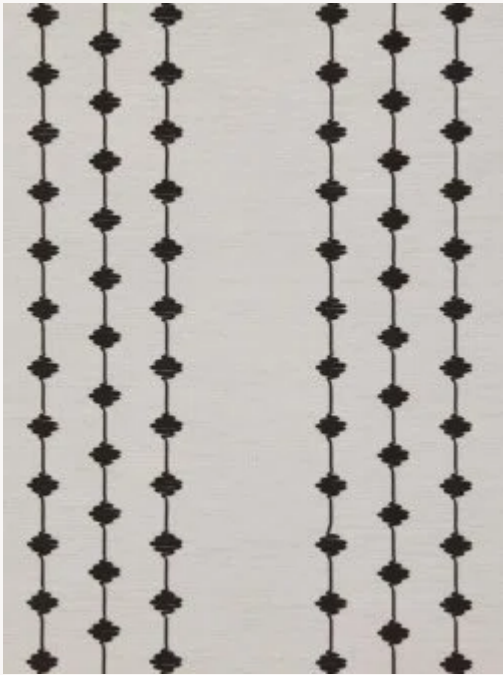

FP305001 CALLIGRAPHIE

Wallcovering available per metre. Like a pen tracing the meandering flow of a long and tranquil river.

FP305001 - Marron

Raccord : Horizontal 69 cm / 27 inch

Laize : 140,00 cm / 55,11 inch

Pierre Frey

TYPE	Wide width printed wallpapers - Embossed patterns - Paperbacked fabrics - Embroideries
SALES UNIT	Available per meter/yard
BACKING	PAPER
COMPOSITION	52 % Linen - 35 % Silk - 13 % Polyester
WIDTH	140 cm / 55,11 inch
REPEAT	H: 69 cm - 27,00 inch Free match
WEIGHT	320 gr / m ²
CARE	
TRIMMING	Trimmed
HANGING/REMOVING	Paste the wall Strippable

2 Colors

FP305001
Marron

FP305002
Blanc