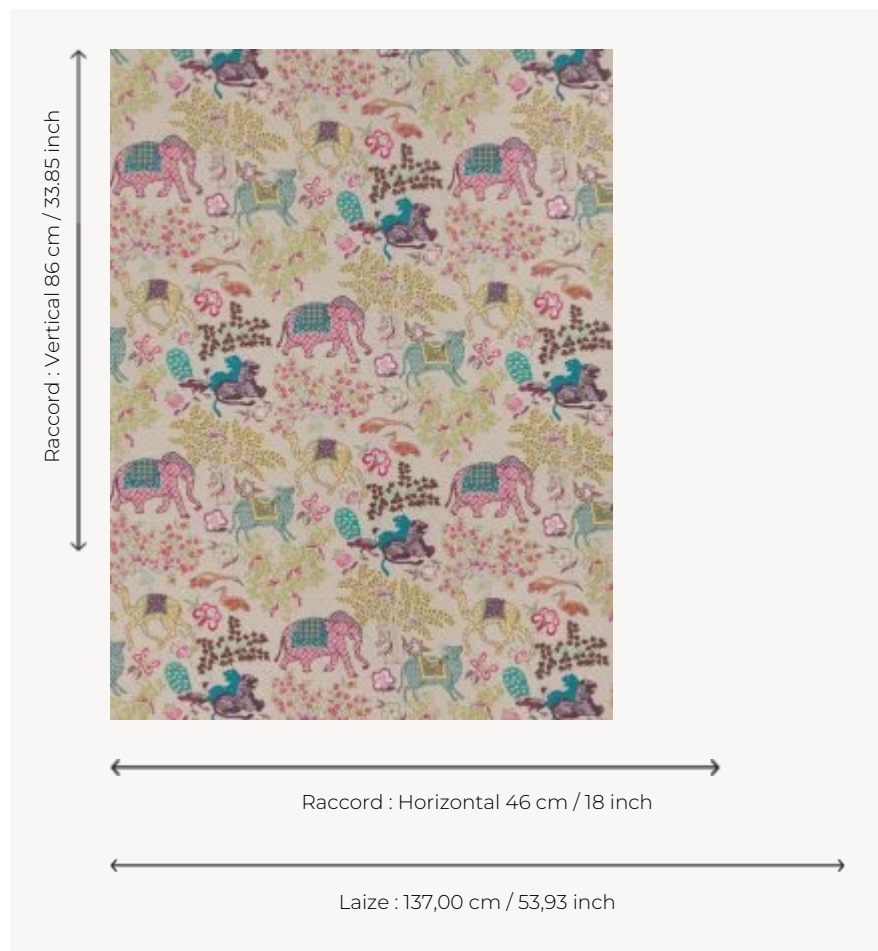

## FP310001 JARDIN DE MYSORE

This print reproduces the exotic charm of an archive from the end of the 19th century. On a ground of bloomed alveoli, animals (elephants, dromedaries, lions, peacocks) and trees evoke the luxuriance of Persian nature.

### FP310001 - Multicolore

### Pierre Frey

<b>TYPE</b>	Wide width printed wallpapers
<b>SALES UNIT</b>	Available per meter/yard
<b>BACKING</b>	NON WOVEN
<b>COMPOSITION</b>	-
<b>WIDTH</b>	137 cm / 53,93 inch
<b>REPEAT</b>	H: 46 cm - 18,00 inch V: 86 cm - 33,85 inch Half drop repeat
<b>WEIGHT</b>	110 gr / m <sup>2</sup>
<b>CARE</b>	
<b>TRIMMING</b>	Not trimmed
<b>HANGING/REMOVING</b>	Paste the wall Strippable
<b>CERTIFICATIONS</b>	EUROCLASS B-s1,d0 ASTM E84 Class A
<b>INFORMATION</b>	Use the trim & join marks during installation. Double-cut installation.