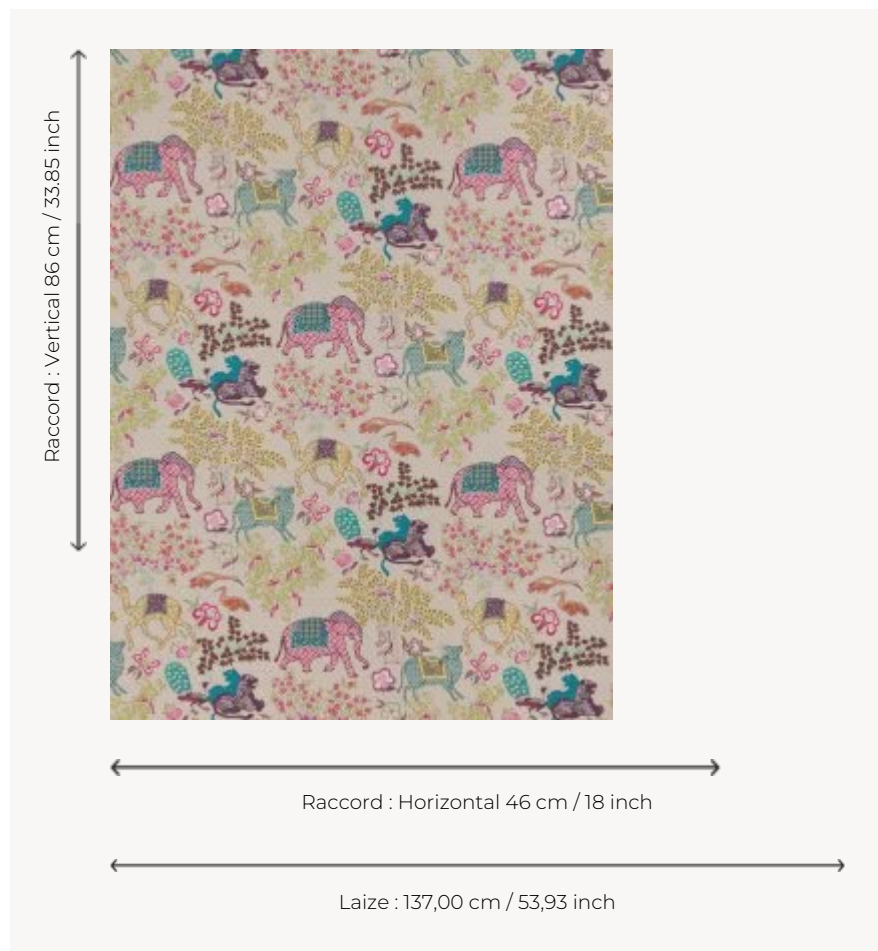

FP310001 JARDIN DE MYSORE

This print reproduces the exotic charm of an archive from the end of the 19th century. On a ground of bloomed alveoli, animals (elephants, dromedaries, lions, peacocks) and trees evoke the luxuriance of Persian nature.

FP310001 - Multicolore

Pierre Frey

TYPE	Wide width printed wallpapers
SALES UNIT	Available per meter/yard
BACKING	NON WOVEN
COMPOSITION	-
WIDTH	137 cm / 53,93 inch
REPEAT	H: 46 cm - 18,00 inch V: 86 cm - 33,85 inch Half drop repeat
WEIGHT	110 gr / m ²
CARE	
TRIMMING	Not trimmed
HANGING/REMOVING	Paste the wall Strippable
CERTIFICATIONS	EUROCLASS B-s1,d0 ASTM E84 Class A
INFORMATION	Use the trim & join marks during installation. Double-cut installation.