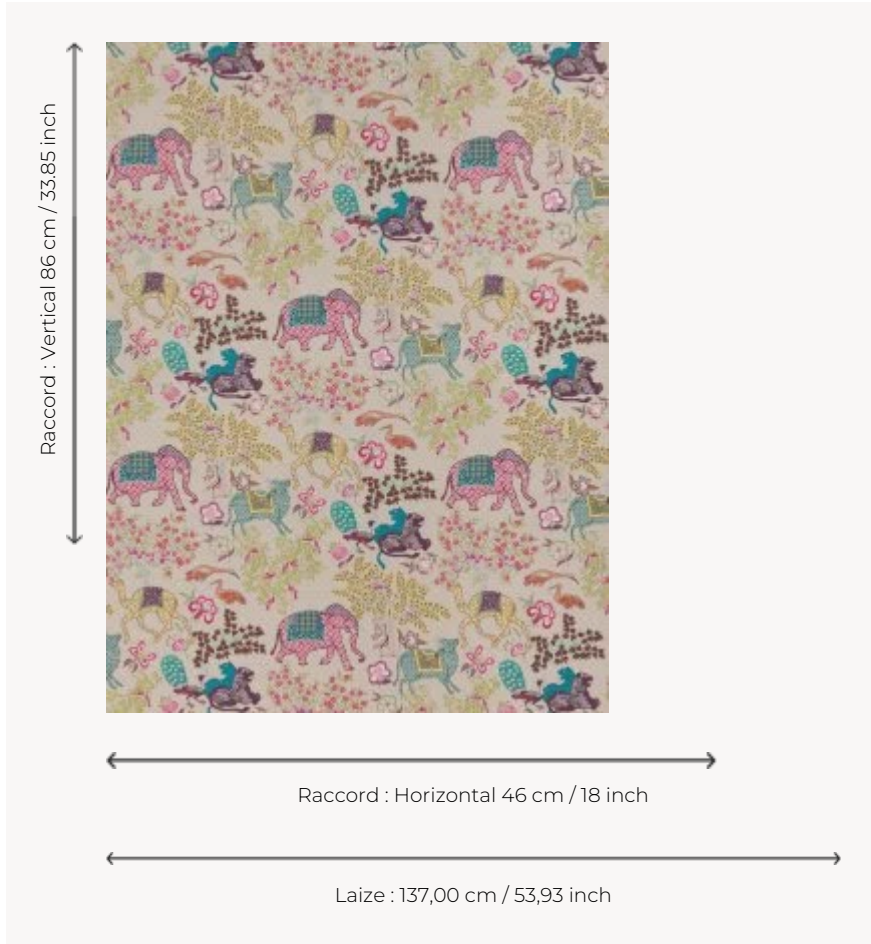

FP310001 JARDIN DE MYSORE

This print reproduces the exotic charm of an archive from the end of the 19th century. On a ground of bloomed alveoli, animals (elephants, dromedaries, lions, peacocks) and trees evoke the luxuriance of Persian nature.

FP310001 - Multicolore

Pierre Frey

TYPE	Wide width printed wallpapers
SALES UNIT	Available per meter/yard
BACKING	NON WOVEN
COMPOSITION	-
WIDTH	137 cm / 53,93 inch
REPEAT	H: 46 cm - 18,00 inch V: 86 cm - 33,85 inch Half drop repeat
WEIGHT	110 gr / m ²
CARE	
TRIMMING	Not trimmed
HANGING/REMOVING	Paste the wall Strippable
CERTIFICATIONS	EUROCLASS B-s1,d0 ASTM E84 Class A
INFORMATION	Use the trim & join marks during installation. Double-cut installation.