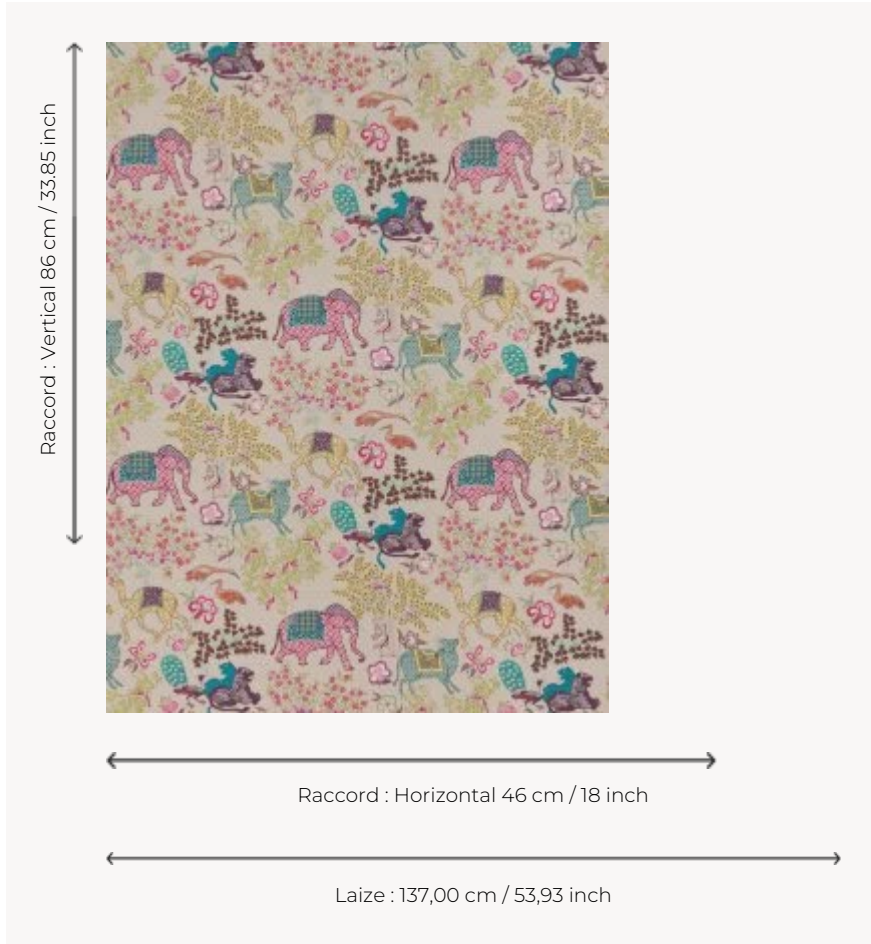

FP310001 JARDIN DE MYSORE

This print reproduces the exotic charm of an archive from the end of the 19th century. On a ground of bloomed alveoli, animals (elephants, dromedaries, lions, peacocks) and trees evoke the luxuriance of Persian nature.

FP310001 - Multicolore

Pierre Frey

TYPE	Wide width printed wallpapers
SALES UNIT	Available per meter/yard
BACKING	NON WOVEN
COMPOSITION	-
WIDTH	137 cm / 53,93 inch
REPEAT	H: 46 cm - 18,00 inch V: 86 cm - 33,85 inch Half drop repeat
WEIGHT	110 gr / m ²
CARE	
TRIMMING	Not trimmed
HANGING/REMOVING	Paste the wall Strippable
CERTIFICATIONS	EUROCLASS B-s1,d0 ASTM E84 Class A
INFORMATION	Use the trim & join marks during installation. Double-cut installation.

4 Colors

FP310001
Multicolore

FP310002
Bleu

FP310003
Beige

FP310004
Brun