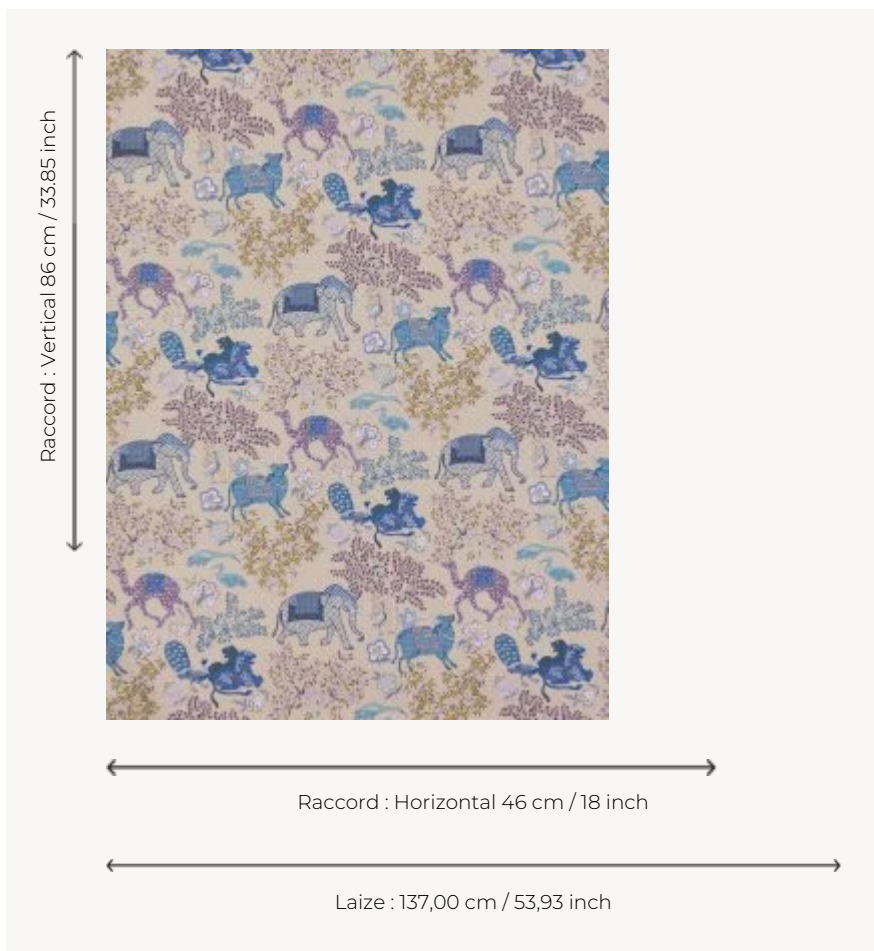

## FP310002 JARDIN DE MYSORE

This print reproduces the exotic charm of an archive from the end of the 19th century. On a ground of bloomed alveoli, animals (elephants, dromedaries, lions, peacocks) and trees evoke the luxuriance of Persian nature.

### FP310002 - Bleu

### Pierre Frey

<b>TYPE</b>	Wide width printed wallpapers
<b>SALES UNIT</b>	Available per meter/yard
<b>BACKING</b>	NON WOVEN
<b>COMPOSITION</b>	-
<b>WIDTH</b>	137 cm / 53,93 inch
<b>REPEAT</b>	H: 46 cm - 18,00 inch V: 86 cm - 33,85 inch Half drop repeat
<b>WEIGHT</b>	110 gr / m <sup>2</sup>
<b>CARE</b>	
<b>TRIMMING</b>	Not trimmed
<b>HANGING/REMOVING</b>	Paste the wall Strippable
<b>CERTIFICATIONS</b>	EUROCLASS B-s1,d0 ASTM E84 Class A
<b>INFORMATION</b>	Use the trim & join marks during installation. Double-cut installation.