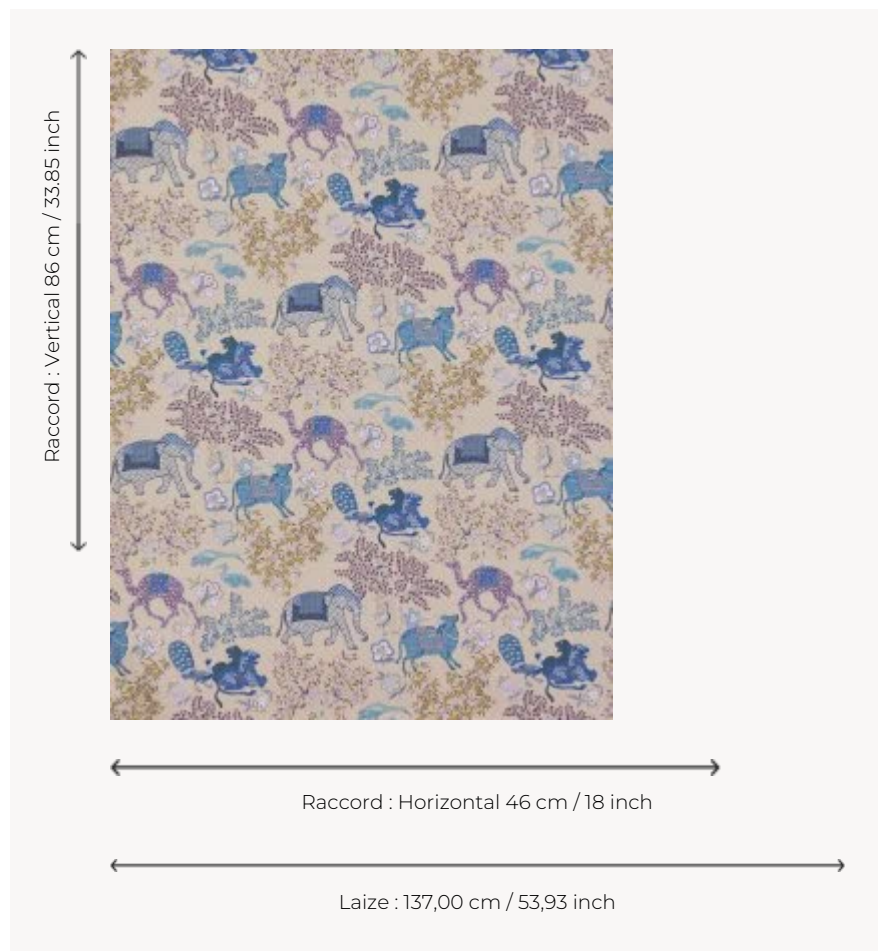

FP310002 JARDIN DE MYSORE

This print reproduces the exotic charm of an archive from the end of the 19th century. On a ground of bloomed alveoli, animals (elephants, dromedaries, lions, peacocks) and trees evoke the luxuriance of Persian nature.

FP310002 - Bleu

Pierre Frey

TYPE	Wide width printed wallpapers
SALES UNIT	Available per meter/yard
BACKING	NON WOVEN
COMPOSITION	-
WIDTH	137 cm / 53,93 inch
REPEAT	H: 46 cm - 18,00 inch V: 86 cm - 33,85 inch Half drop repeat
WEIGHT	110 gr / m ²
CARE	
TRIMMING	Not trimmed
HANGING/REMOVING	Paste the wall Strippable
CERTIFICATIONS	EUROCLASS B-s1,d0 ASTM E84 Class A
INFORMATION	Use the trim & join marks during installation. Double-cut installation.