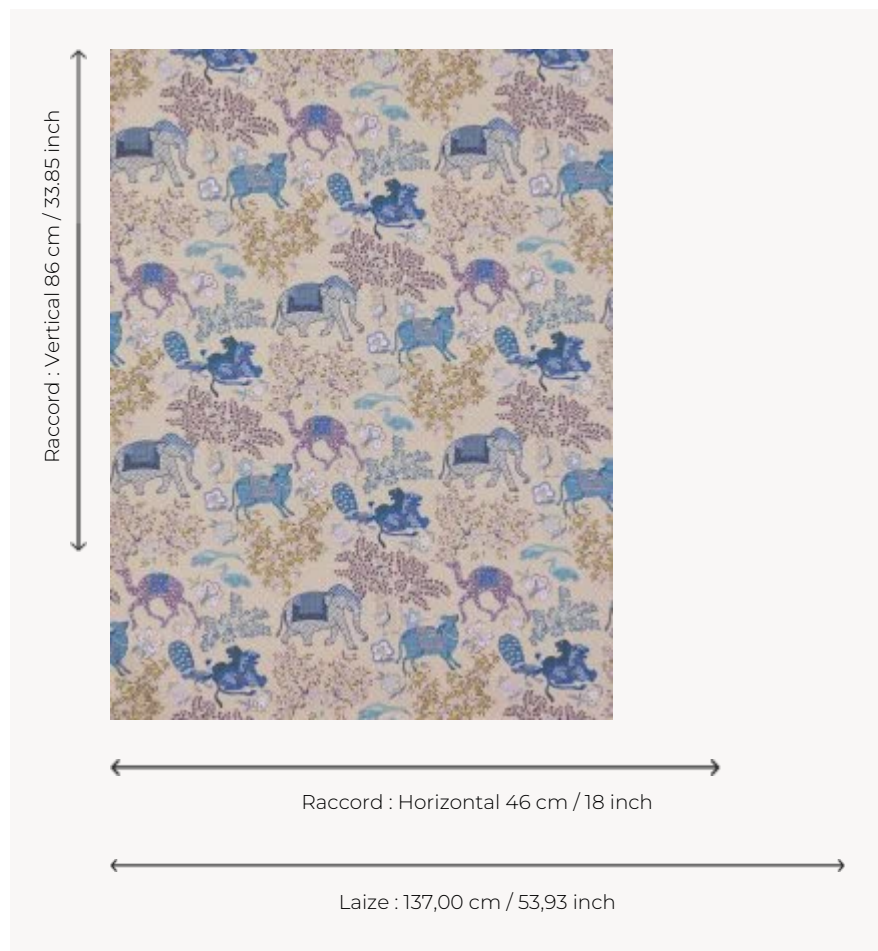

## FP310002 JARDIN DE MYSORE

This print reproduces the exotic charm of an archive from the end of the 19th century. On a ground of bloomed alveoli, animals (elephants, dromedaries, lions, peacocks) and trees evoke the luxuriance of Persian nature.

### FP310002 - Bleu

### Pierre Frey

<b>TYPE</b>	Wide width printed wallpapers
<b>SALES UNIT</b>	Available per meter/yard
<b>BACKING</b>	NON WOVEN
<b>COMPOSITION</b>	-
<b>WIDTH</b>	137 cm / 53,93 inch
<b>REPEAT</b>	H: 46 cm - 18,00 inch V: 86 cm - 33,85 inch Half drop repeat
<b>WEIGHT</b>	110 gr / m <sup>2</sup>
<b>CARE</b>	
<b>TRIMMING</b>	Not trimmed
<b>HANGING/REMOVING</b>	Paste the wall Strippable
<b>CERTIFICATIONS</b>	EUROCLASS B-s1,d0 ASTM E84 Class A
<b>INFORMATION</b>	Use the trim & join marks during installation. Double-cut installation.