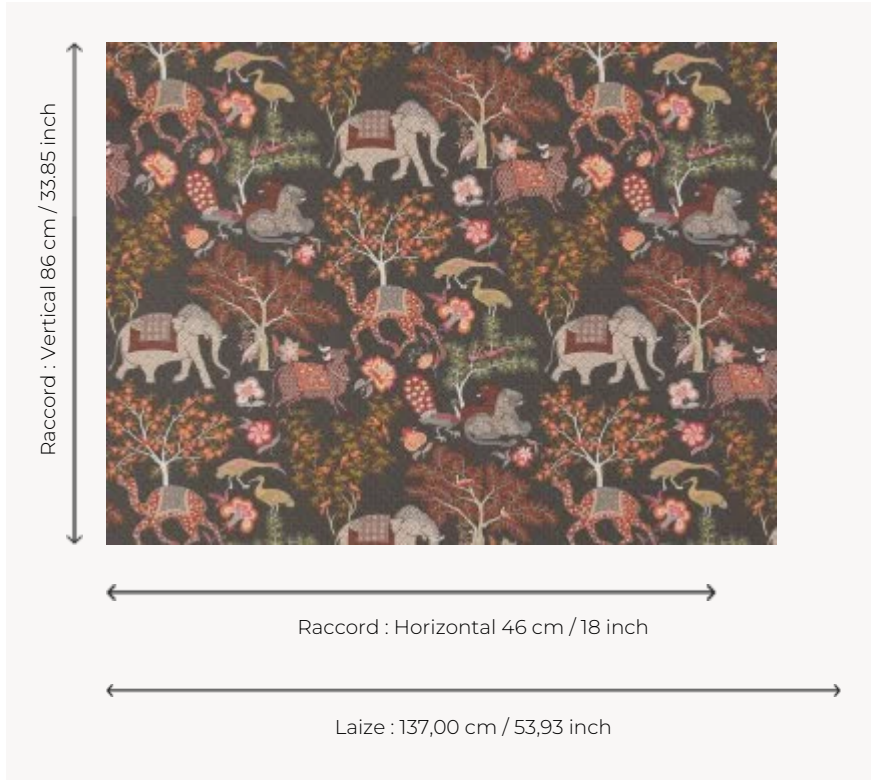

FP310004 JARDIN DE MYSORE

This print reproduces the exotic charm of an archive from the end of the 19th century. On a ground of bloomed alveoli, animals (elephants, dromedaries, lions, peacocks) and trees evoke the luxuriance of Persian nature.

FP310004 - Brun

Pierre Frey

TYPE	Wide width printed wallpapers
SALES UNIT	Available per meter/yard
BACKING	NON WOVEN
COMPOSITION	-
WIDTH	137 cm / 53,93 inch
REPEAT	H: 46 cm - 18,00 inch V: 86 cm - 33,85 inch Half drop repeat
WEIGHT	110 gr / m ²
CARE	
TRIMMING	Not trimmed
HANGING/REMOVING	Paste the wall Strippable
CERTIFICATIONS	EUROCLASS B-s1,d0 ASTM E84 Class A
INFORMATION	Use the trim & join marks during installation. Double-cut installation.