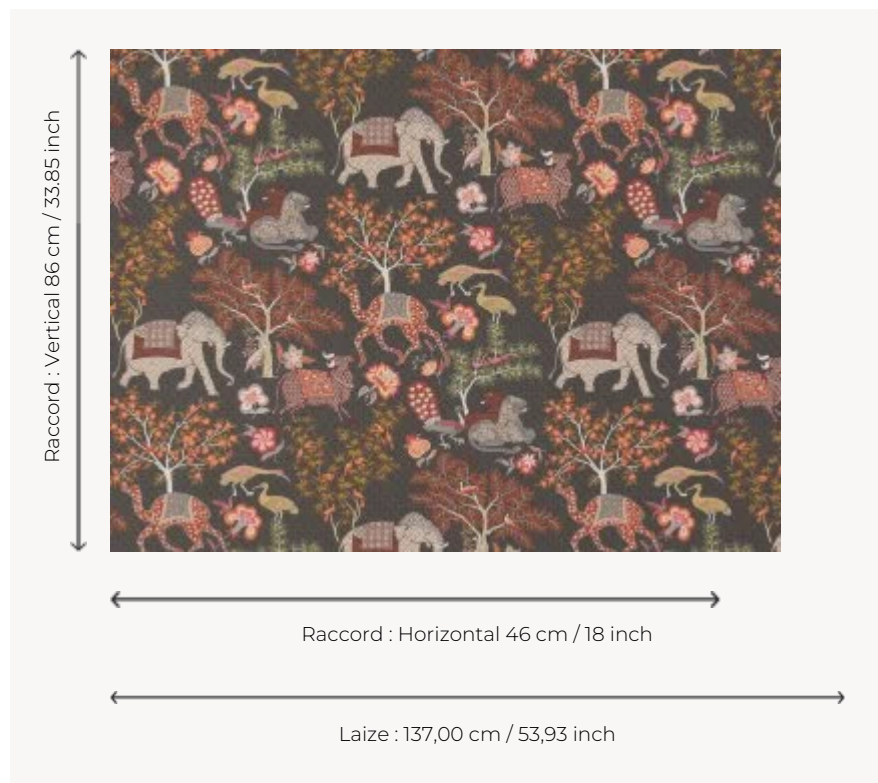

FP310004 JARDIN DE MYSORE

This print reproduces the exotic charm of an archive from the end of the 19th century. On a ground of bloomed alveoli, animals (elephants, dromedaries, lions, peacocks) and trees evoke the luxuriance of Persian nature.

FP310004 - Brun

Pierre Frey

TYPE	Wide width printed wallpapers
SALES UNIT	Available per meter/yard
BACKING	NON WOVEN
COMPOSITION	-
WIDTH	137 cm / 53,93 inch
REPEAT	H: 46 cm - 18,00 inch V: 86 cm - 33,85 inch Half drop repeat
WEIGHT	110 gr / m ²
CARE	
TRIMMING	Not trimmed
HANGING/REMOVING	Paste the wall Strippable
CERTIFICATIONS	EUROCLASS B-s1,d0 ASTM E84 Class A
INFORMATION	Use the trim & join marks during installation. Double-cut installation.