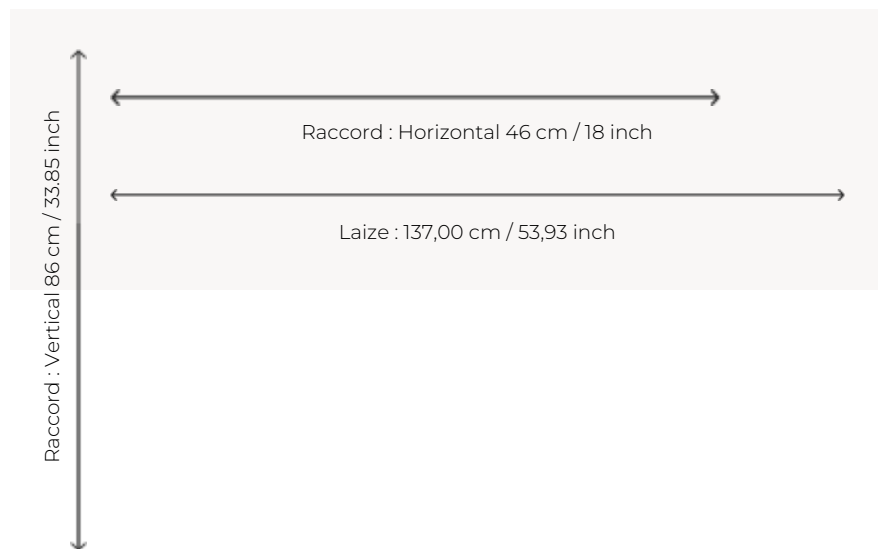

### Pierre Frey

|                         |   |
|-------------------------|---|
| <b>TYPE</b>             | Wide width printed wallpapers   |
| <b>SALES UNIT</b>       | Available per meter/yard  |
| <b>BACKING</b>          | NON WOVEN   |
| <b>COMPOSITION</b>      | -   |
| <b>WIDTH</b>            | 137 cm / 53,93 inch   |
| <b>REPEAT</b>           | H: 46 cm - 18,00 inch<br>V: 86 cm - 33,85 inch<br>Half drop repeat                  |
| <b>WEIGHT</b>           | 110 gr / m <sup>2</sup>   |
| <b>CARE</b>             |  |
| <b>TRIMMING</b>         | Not trimmed   |
| <b>HANGING/REMOVING</b> | Paste the wall<br>Strippable  |
| <b>CERTIFICATIONS</b>   | EUROCLASS B-s1,d0<br>ASTM E84 Class A   |
| <b>INFORMATION</b>      | Use the trim & join marks during installation. Double-cut installation.             |