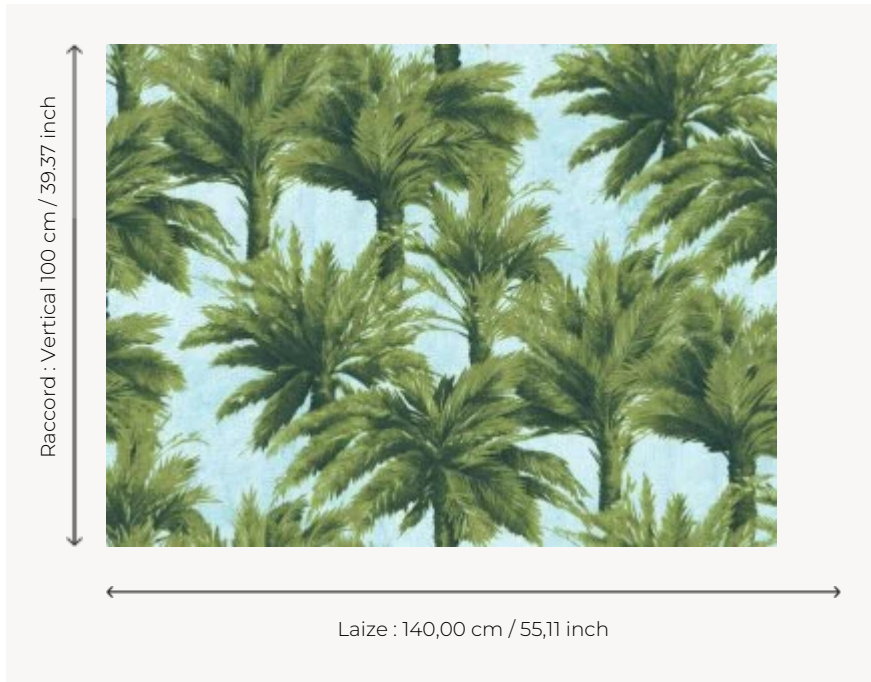

FP320001 MAURITIUS

Idealistic beauty of an island shaded by palm-trees. This wallpaper invites us to realize our Robinson Crusoe dreams and escape the stress of the city. Not trimmed.

FP320001 - Ciel

Pierre Frey

TYPE	Wide width printed wallpapers
SALES UNIT	Available per meter/yard
BACKING	NON WOVEN
COMPOSITION	100 % Non-woven
WIDTH	140 cm / 55,11 inch
REPEAT	V: 100 cm - 39,37 inch Straight repeat
WEIGHT	147 gr / m ²
CARE	
TRIMMING	Not trimmed
HANGING/REMOVING	Paste the wall Strippable
CERTIFICATIONS	EUROCLASS B-s1,d0
INFORMATION	Use the trim & join marks during installation. Double-cut installation.