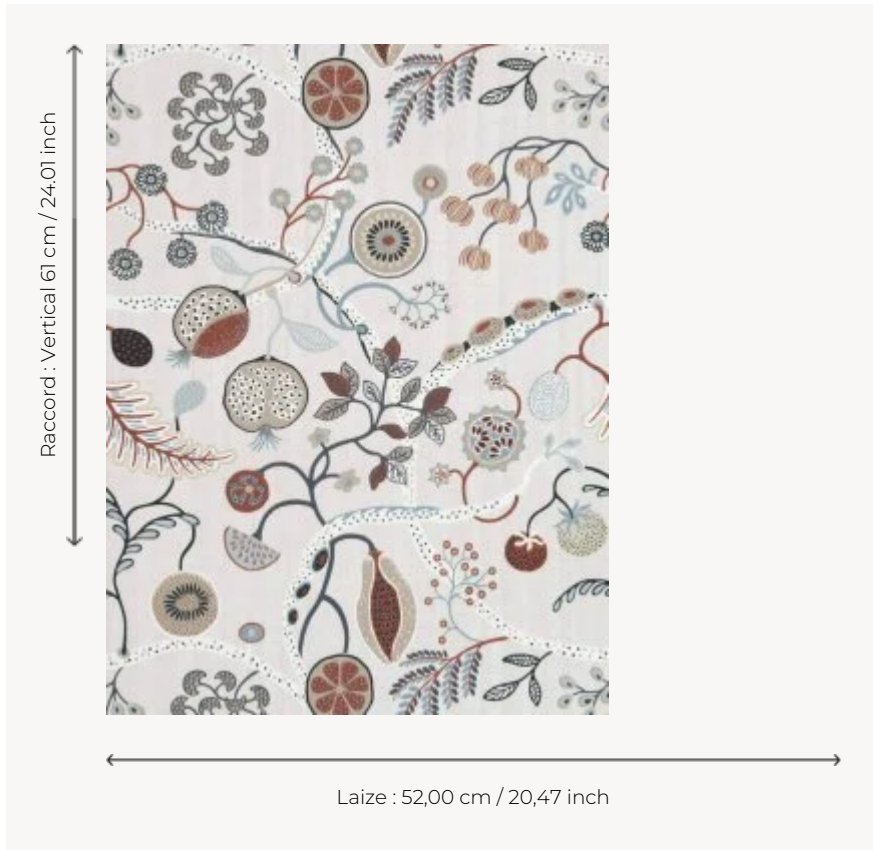

## FP328004 MOJITO

Sinuous vegetation filled with flowers and fruits. The abundance and liveliness of the designs create a colourful, magical universe. Hasta la vista! Trimmed.

### Pierre Frey

<b>TYPE</b>	Small width printed wallpapers
<b>SALES UNIT</b>	Available per roll of 10,05 mts
<b>BACKING</b>	NON WOVEN
<b>COMPOSITION</b>	100 % Non-woven
<b>WIDTH</b>	52 cm / 20,47 inch
<b>REPEAT</b>	V: 61 cm - 24,01 inch Straight repeat
<b>WEIGHT</b>	195 gr / m <sup>2</sup>
<b>CARE</b>	
<b>TRIMMING</b>	Trimmed
<b>HANGING/REMOVING</b>	Paste the wall Strippable
<b>CERTIFICATIONS</b>	EUROCLASS B-s1,d0
<b>NOTES</b>	Good lightfastness Traditional printing technique

## 3 Colors

FP328001  
Multicolore

FP328004  
Café

FP328005  
Azulejos