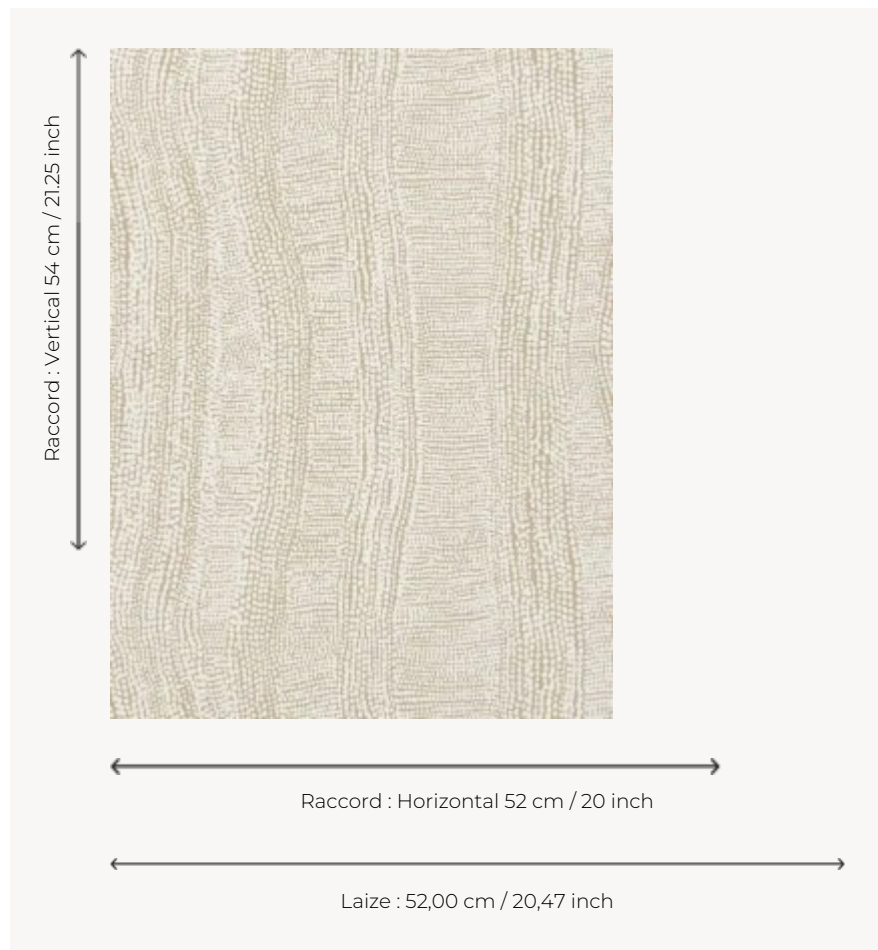

FP348002 DJEMBE

Inspiré de l'art aborigène, cette création utilise la technique des points juxtaposés, "dot painting".
Emergé.

FP348002 - Naturel

Pierre Frey

TYPE	Small width printed wallpapers
SALES UNIT	Available per roll of 10,05 mts
BACKING	NON WOVEN
COMPOSITION	100 % Non-woven
WIDTH	52 cm / 20,47 inch
REPEAT	H: 52 cm - 20,00 inch V: 54 cm - 21,25 inch Half drop repeat
WEIGHT	185 gr / m ²
CARE	
TRIMMING	Trimmed
HANGING/REMOVING	Paste the wall Strippable
CERTIFICATIONS	EUROCLASS B-s1,d0
NOTES	Good lightfastness

1 Colors

FP348002
Naturel