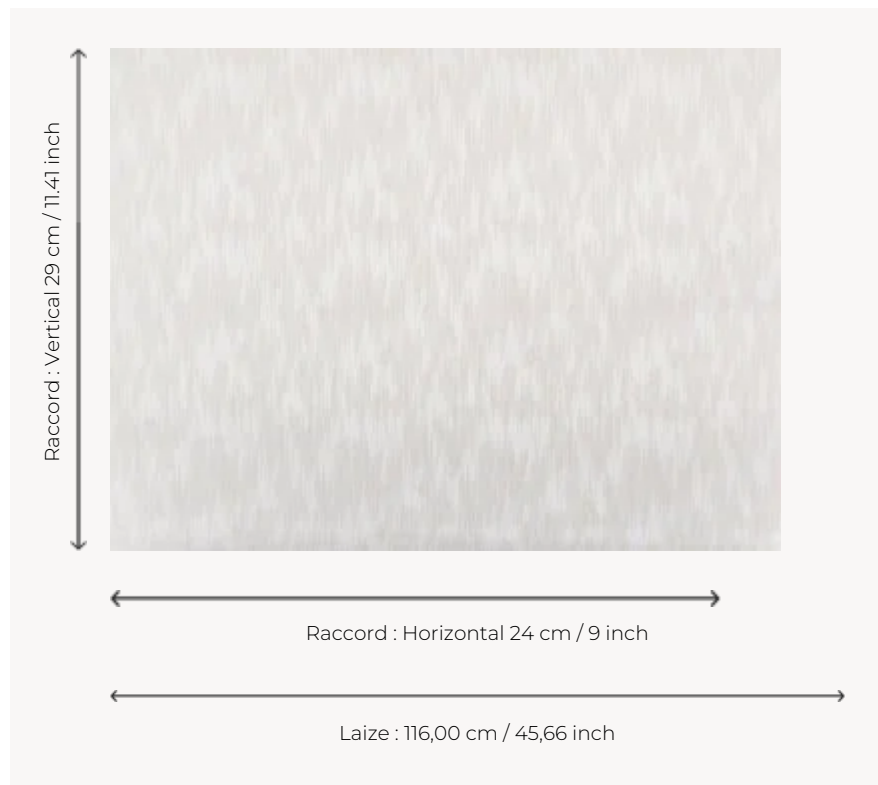

FP350001 CYMBALE

This textile wallcovering imitates animal skin while evoking the preciousness of a Moire with an alternation between shiny and mat. Trimmed.

FP350001 - Nuage

Pierre Frey

TYPE	Paperbacked fabrics - Straws and similar materials
SALES UNIT	Available per meter/yard
BACKING	NON WOVEN
COMPOSITION	60 % Polyester - 40 % Polyamide
WIDTH	116 cm / 45,66 inch
REPEAT	H: 24 cm - 9,00 inch V: 29 cm - 11,41 inch Straight repeat
WEIGHT	325 gr / m ²
CARE	
TRIMMING	Trimmed
HANGING/REMOVING	Paste the wall Strippable

3 Colors

FP350001
Nuage

FP350002
Orage

FP350003
Terre