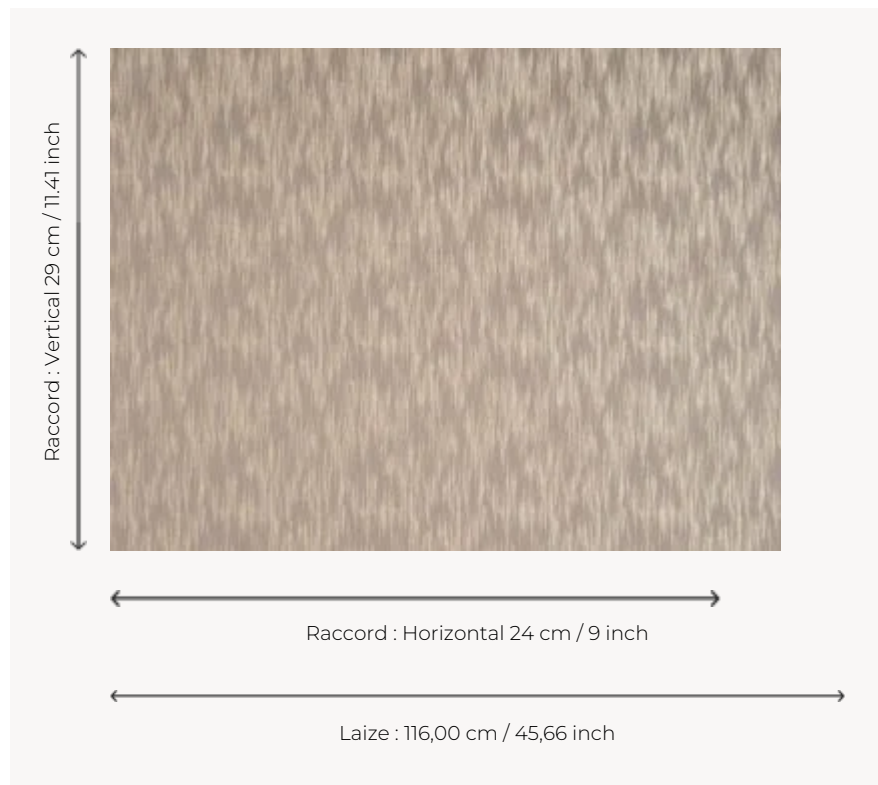

FP350002 CYMBALE

This textile wallcovering imitates animal skin while evoking the preciousness of a Moire with an alternation between shiny and mat. Trimmed.

FP350002 - Orange

Pierre Frey

TYPE	Paperbacked fabrics - Straws and similar materials
SALES UNIT	Available per meter/yard
BACKING	NON WOVEN
COMPOSITION	60 % Polyester - 40 % Polyamide
WIDTH	116 cm / 45,66 inch
REPEAT	H: 24 cm - 9,00 inch V: 29 cm - 11,41 inch Straight repeat
WEIGHT	325 gr / m ²
CARE	
TRIMMING	Trimmed
HANGING/REMOVING	Paste the wall Strippable

3 Colors

FP350001
Nuage

FP350002
Orage

FP350003
Terre