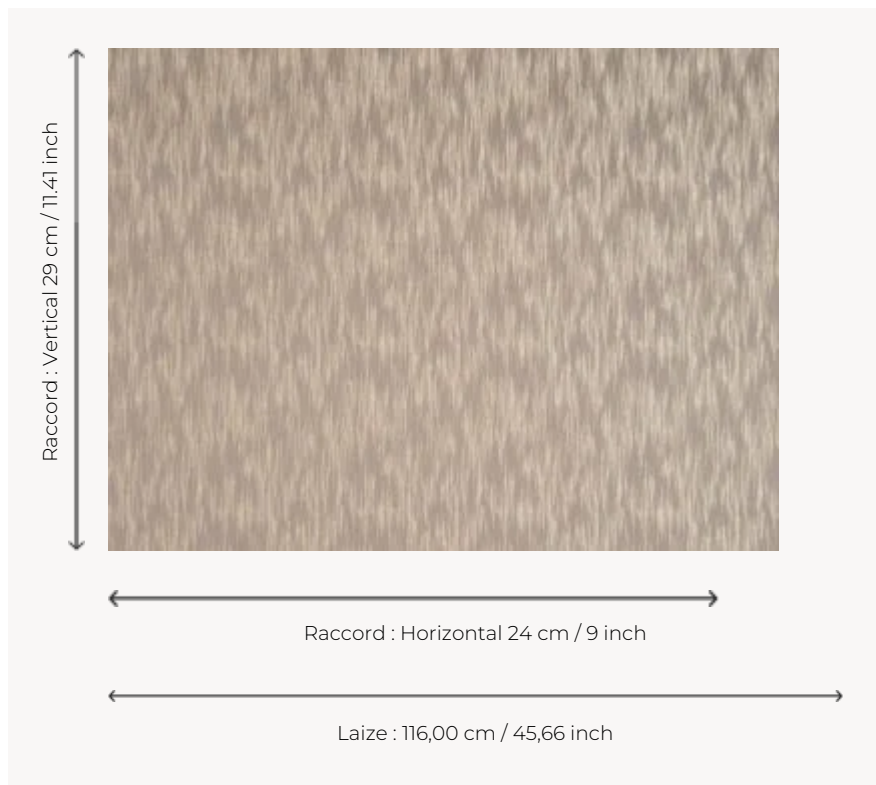

FP350002 CYMBALE

This textile wallcovering imitates animal skin while evoking the preciousness of a Moire with an alternation between shiny and mat. Trimmed.

FP350002 - Orange

Pierre Frey

TYPE	Paperbacked fabrics - Straws and similar materials
SALES UNIT	Available per meter/yard
BACKING	NON WOVEN
COMPOSITION	60 % Polyester - 40 % Polyamide
WIDTH	116 cm / 45,66 inch
REPEAT	H: 24 cm - 9,00 inch V: 29 cm - 11,41 inch Straight repeat
WEIGHT	325 gr / m ²
CARE	
TRIMMING	Trimmed
HANGING/REMOVING	Paste the wall Strippable

3 Colors

FP350001
Nuage

FP350002
Orage

FP350003
Terre