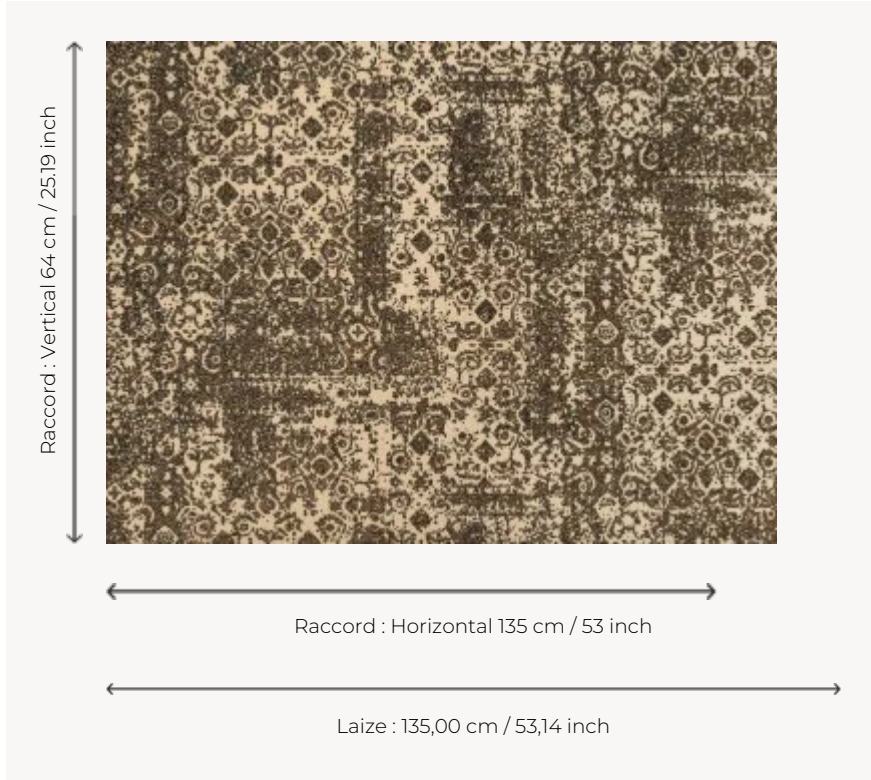

FP354002 SANTOUR

Wallcovering is made of printed, flocked and metallized textile. For a beautiful relief with pounded effect, this French printing craft technique allows random and unique patterns. Trimmed.

FP354002 - Ecorce

Pierre Frey

TYPE	Wide width printed wallpapers - Embossed patterns - Paperbacked fabrics
SALES UNIT	Available per meter/yard
BACKING	NON WOVEN
COMPOSITION	100 % Non-woven
WIDTH	135 cm / 53,14 inch
REPEAT	H: 135 cm - 53,00 inch V: 64 cm - 25,19 inch Straight repeat
WEIGHT	289 gr / m ²
CARE	
TRIMMING	Trimmed
HANGING/REMOVING	Paste the wall Strippable

2 Colors

FP354002
Ecorce

FP354003
Ardoise