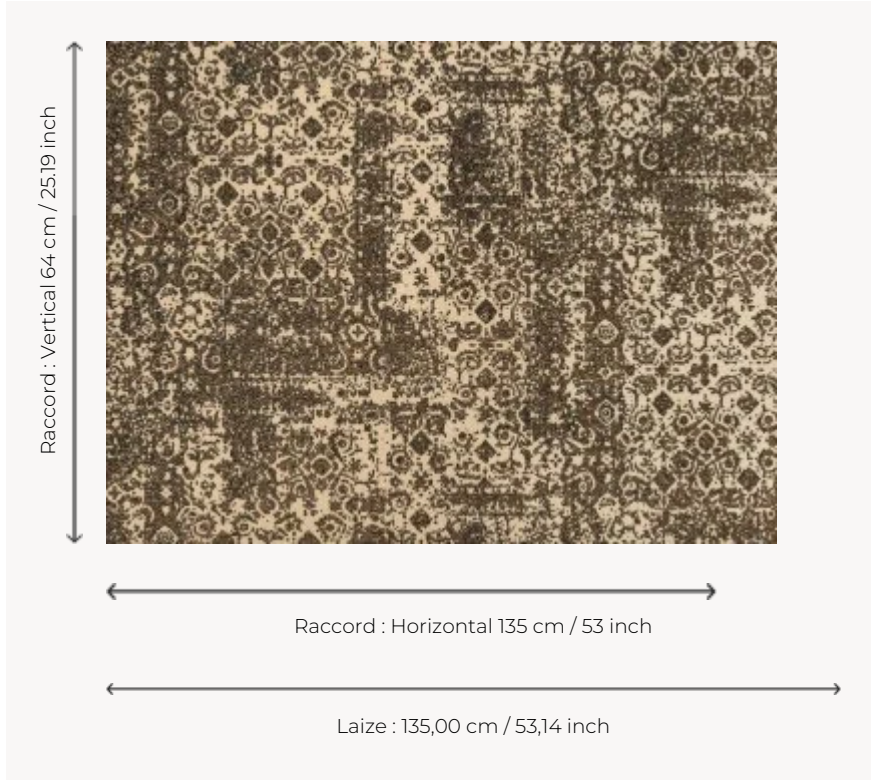

FP354002 SANTOUR

Wallcovering is made of printed, flocked and metallized textile. For a beautiful relief with pounded effect, this French printing craft technique allows random and unique patterns. Trimmed.

FP354002 - Ecorce

Pierre Frey

TYPE	Wide width printed wallpapers - Embossed patterns - Paperbacked fabrics
SALES UNIT	Available per meter/yard
BACKING	NON WOVEN
COMPOSITION	100 % Non-woven
WIDTH	135 cm / 53,14 inch
REPEAT	H: 135 cm - 53,00 inch V: 64 cm - 25,19 inch Straight repeat
WEIGHT	289 gr / m ²
CARE	
TRIMMING	Trimmed
HANGING/REMOVING	Paste the wall Strippable

2 Colors

FP354002
Ecorce

FP354003
Ardoise