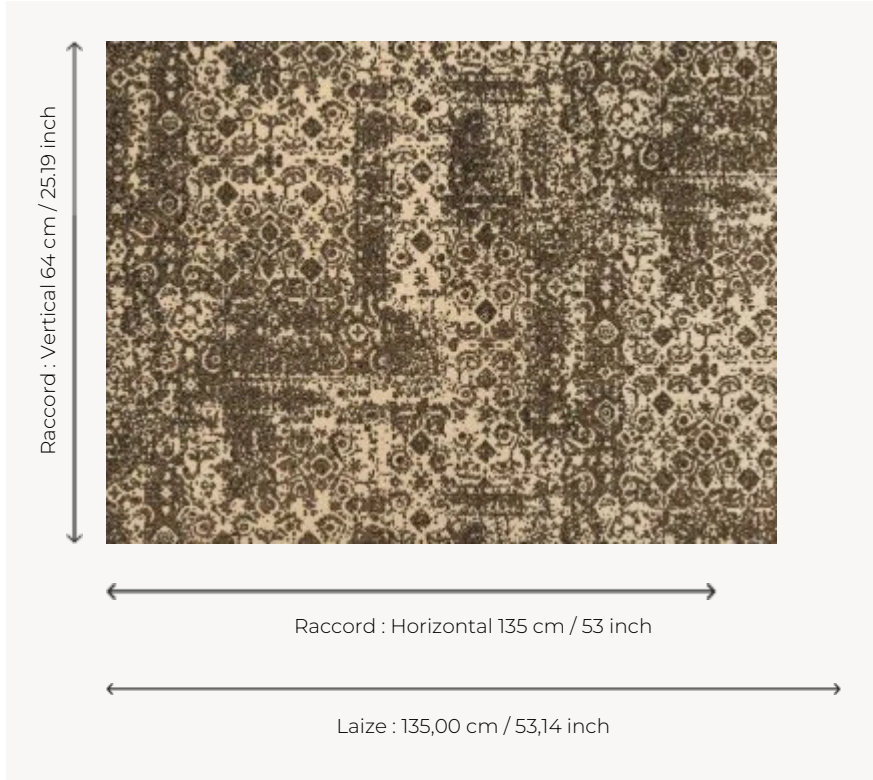

FP354002 SANTOUR

Wallcovering is made of printed, flocked and metallized textile. For a beautiful relief with pounded effect, this French printing craft technique allows random and unique patterns. Trimmed.

FP354002 - Ecorce

Pierre Frey

TYPE	Wide width printed wallpapers - Embossed patterns - Paperbacked fabrics
SALES UNIT	Available per meter/yard
BACKING	NON WOVEN
COMPOSITION	100 % Non-woven
WIDTH	135 cm / 53,14 inch
REPEAT	H: 135 cm - 53,00 inch V: 64 cm - 25,19 inch Straight repeat
WEIGHT	289 gr / m ²
CARE	
TRIMMING	Trimmed
HANGING/REMOVING	Paste the wall Strippable

2 Colors

FP354002
Ecorce

FP354003
Ardoise