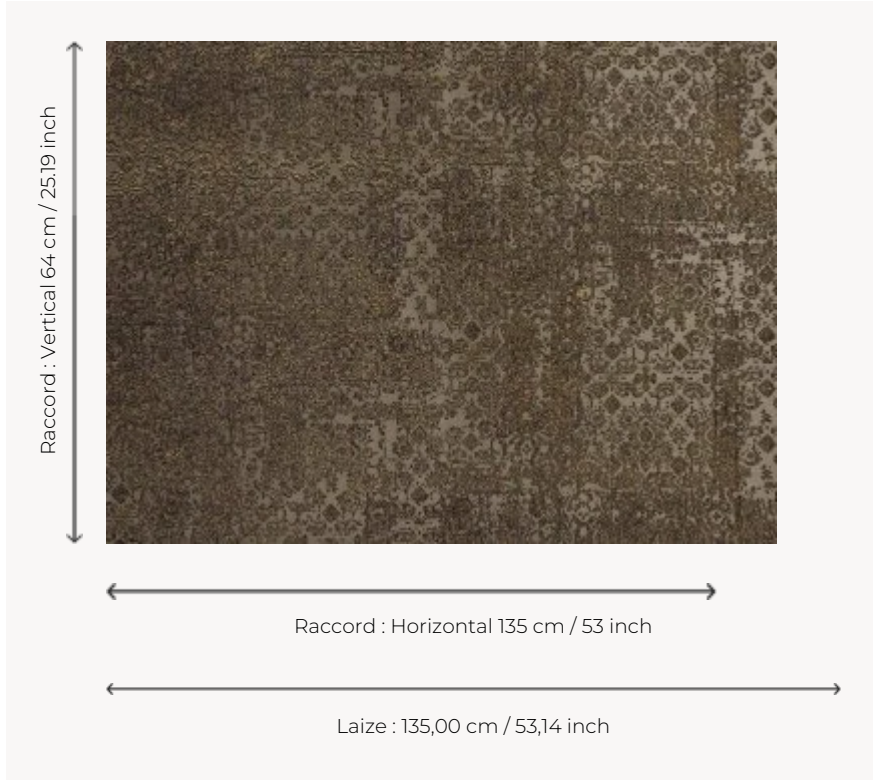

## FP354003 SANTOUR

Wallcovering is made of printed, flocked and metallized textile. For a beautiful relief with pounded effect, this French printing craft technique allows random and unique patterns. Trimmed.

### Pierre Frey

<b>TYPE</b>	Wide width printed wallpapers - Embossed patterns - Paperbacked fabrics
<b>SALES UNIT</b>	Available per meter/yard
<b>BACKING</b>	NON WOVEN
<b>COMPOSITION</b>	100 % Non-woven
<b>WIDTH</b>	135 cm / 53,14 inch
<b>REPEAT</b>	H: 135 cm - 53,00 inch V: 64 cm - 25,19 inch Straight repeat
<b>WEIGHT</b>	289 gr / m <sup>2</sup>
<b>CARE</b>	
<b>TRIMMING</b>	Trimmed
<b>HANGING/REMOVING</b>	Paste the wall Strippable

## 2 Colors

FP354002  
Ecorce

FP354003  
Ardoise