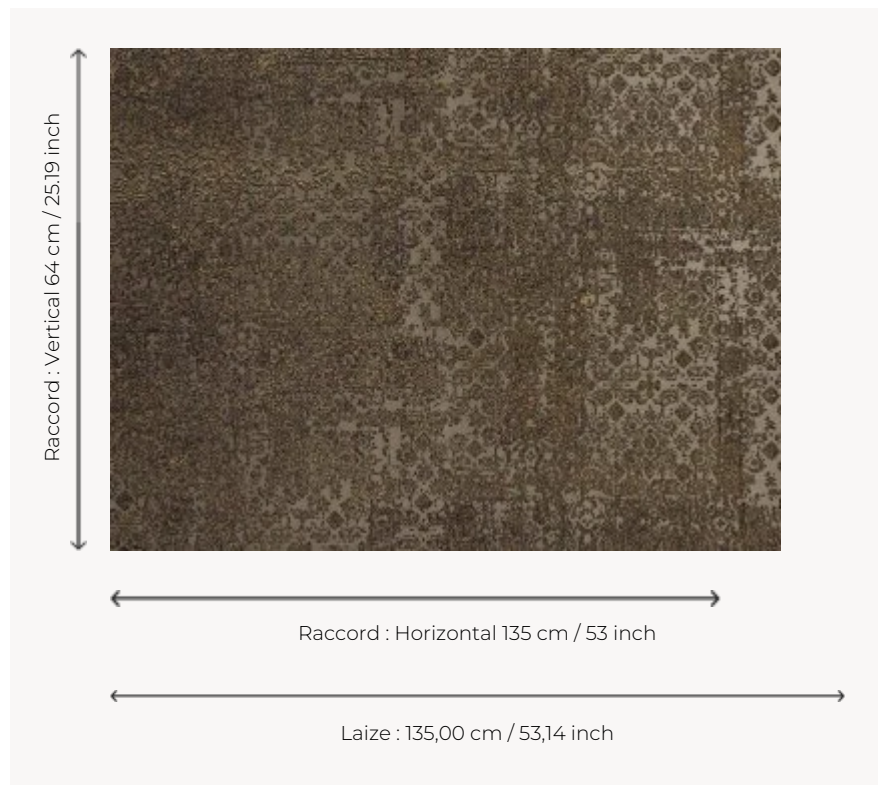

## FP354003 SANTOUR

Wallcovering is made of printed, flocked and metallized textile. For a beautiful relief with pounded effect, this French printing craft technique allows random and unique patterns. Trimmed.

### Pierre Frey

<b>TYPE</b>	Wide width printed wallpapers - Embossed patterns - Paperbacked fabrics
<b>SALES UNIT</b>	Available per meter/yard
<b>BACKING</b>	NON WOVEN
<b>COMPOSITION</b>	100 % Non-woven
<b>WIDTH</b>	135 cm / 53,14 inch
<b>REPEAT</b>	H: 135 cm - 53,00 inch V: 64 cm - 25,19 inch Straight repeat
<b>WEIGHT</b>	289 gr / m <sup>2</sup>
<b>CARE</b>	
<b>TRIMMING</b>	Trimmed
<b>HANGING/REMOVING</b>	Paste the wall Strippable

## 2 Colors

FP354002  
Ecorce

FP354003  
Ardoise