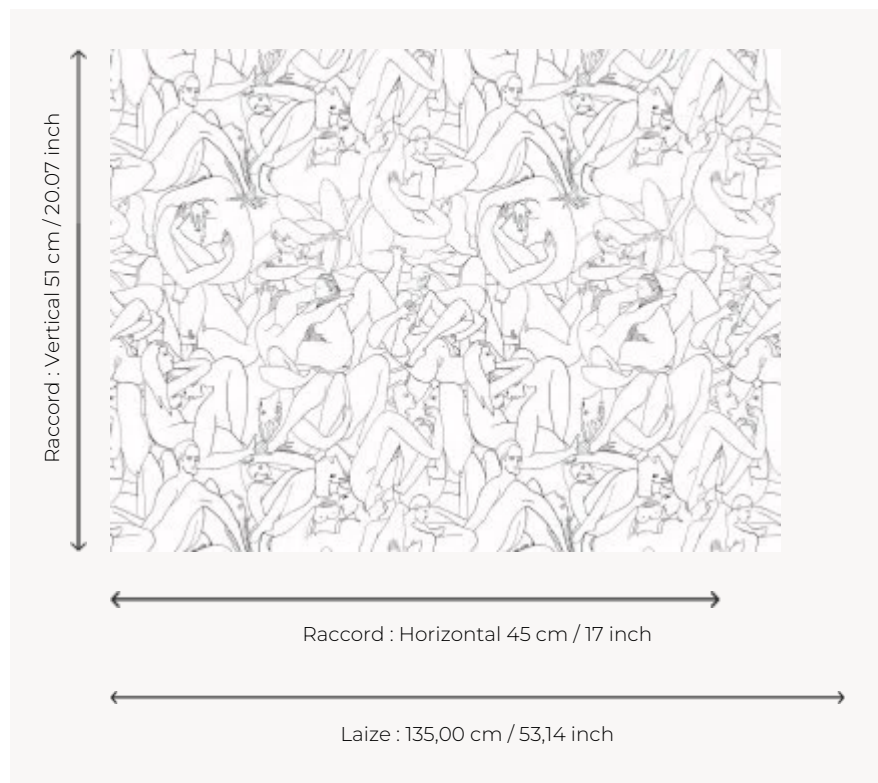

FP370001 - Noiretblanc

Pierre Frey

TYPE	Wide width printed wallpapers
ARTIST	Louise Bourgoïn
SALES UNIT	Available per meter/yard
BACKING	NON WOVEN
COMPOSITION	100 % Non-woven
WIDTH	135 cm / 53,14 inch
REPEAT	H: 45 cm - 17,00 inch V: 51 cm - 20,07 inch Straight repeat
WEIGHT	149 gr / m ²
CARE	
TRIMMING	Not trimmed
HANGING/REMOVING	Paste the wall Wet removable
CERTIFICATIONS	EUROCLASS B-s1,d0
INFORMATION	Use the trim & join marks during installation. Double-cut installation.
BOOK	F9979PPFREY9

1 Colors

FP370001
Noiret blanc