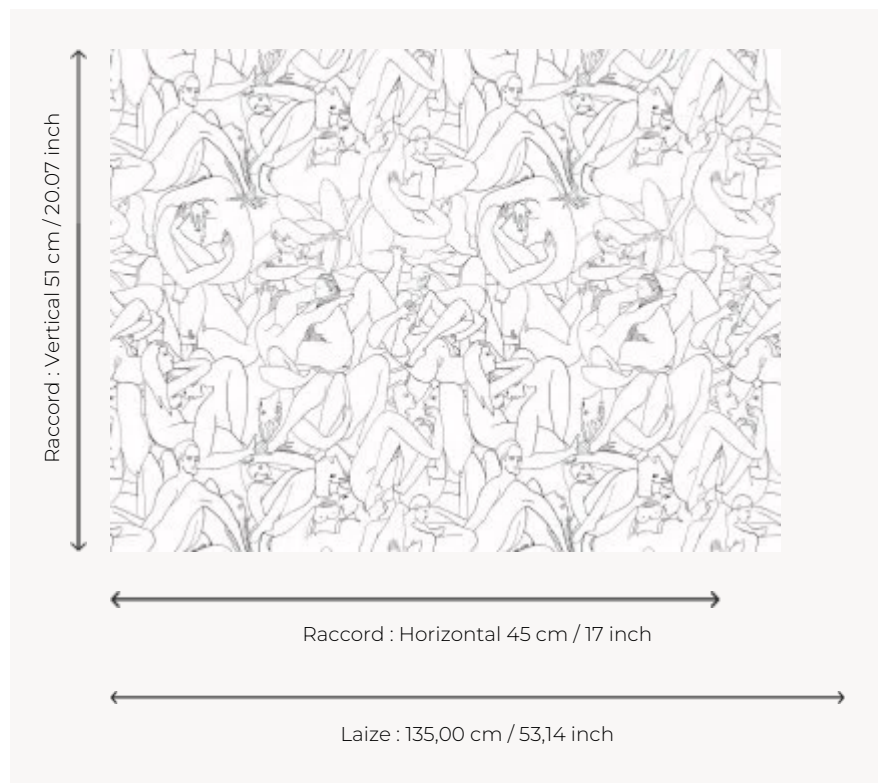

FP370001 - Noiretblanc

Pierre Frey

| | |
|-------------------------|---|
| TYPE | Wide width printed wallpapers |
| ARTIST | Louise Bourgoïn |
| SALES UNIT | Available per meter/yard |
| BACKING | NON WOVEN |
| COMPOSITION | 100 % Non-woven |
| WIDTH | 135 cm / 53,14 inch |
| REPEAT | H: 45 cm - 17,00 inch V: 51 cm - 20,07 inch Straight repeat |
| WEIGHT | 149 gr / m ² |
| CARE |  |
| TRIMMING | Not trimmed |
| HANGING/REMOVING | Paste the wall Wet removable |
| CERTIFICATIONS | EUROCLASS B-s1,d0 |
| INFORMATION | Use the trim & join marks during installation. Double-cut installation. |
| BOOK | F9979PPFREY9 |

1 Colors

FP370001
Noiret blanc