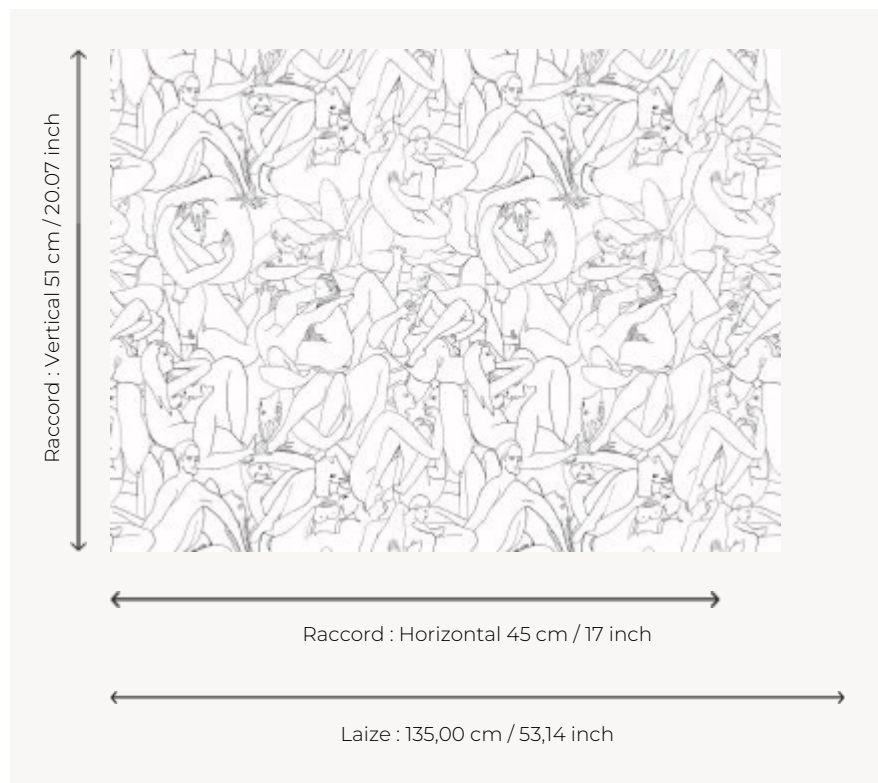

FP370001 - Noiretblanc

Pierre Frey

TYPE	Wide width printed wallpapers
ARTIST	Louise Bourgoïn
SALES UNIT	Available per meter/yard
BACKING	NON WOVEN
COMPOSITION	100 % Non-woven
WIDTH	135 cm / 53,14 inch
REPEAT	H: 45 cm - 17,00 inch V: 51 cm - 20,07 inch Straight repeat
WEIGHT	149 gr / m ²
CARE	
TRIMMING	Not trimmed
HANGING/REMOVING	Paste the wall Wet removable
CERTIFICATIONS	EUROCLASS B-s1,d0
INFORMATION	Use the trim & join marks during installation. Double-cut installation.
BOOK	F9979PPFREY9

1 Colors

FP370001
Noiret blanc