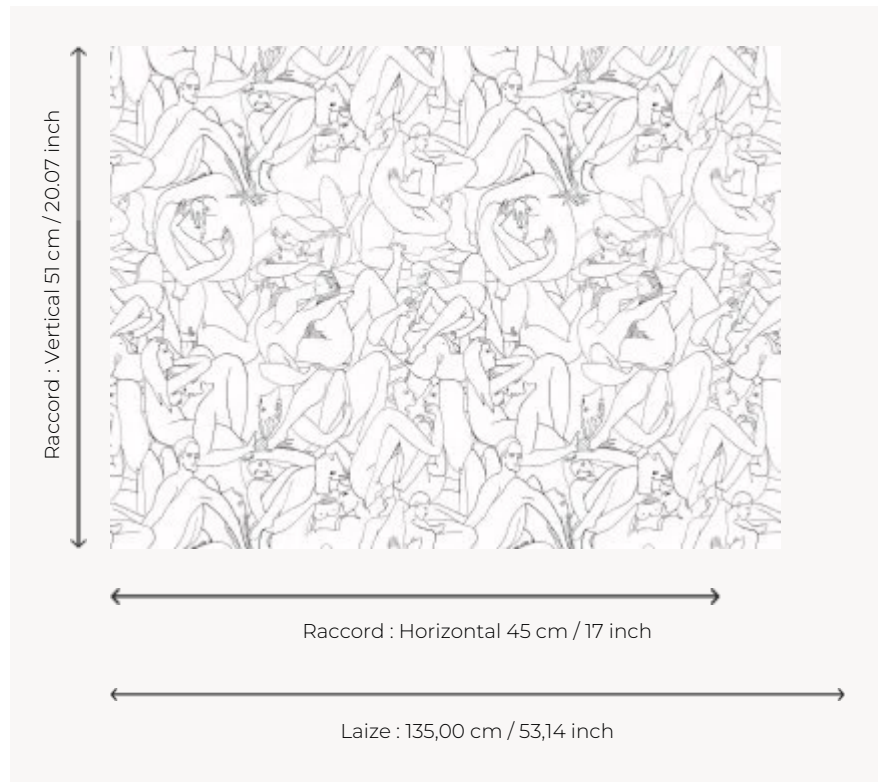

## Pierre Frey

<b>TYPE</b>	Wide width printed wallpapers
<b>ARTIST</b>	Louise Bourgoïn
<b>SALES UNIT</b>	Available per meter/yard
<b>BACKING</b>	NON WOVEN
<b>COMPOSITION</b>	100 % Non-woven
<b>WIDTH</b>	135 cm / 53,14 inch
<b>REPEAT</b>	H: 45 cm - 17,00 inch V: 51 cm - 20,07 inch Straight repeat
<b>WEIGHT</b>	149 gr / m <sup>2</sup>
<b>CARE</b>	
<b>TRIMMING</b>	Not trimmed
<b>HANGING/REMOVING</b>	Paste the wall Wet removable
<b>CERTIFICATIONS</b>	EUROCLASS B-s1,d0
<b>INFORMATION</b>	Use the trim & join marks during installation. Double-cut installation.
<b>BOOK</b>	F9979PPFREY9

# 1 Colors

FP370001  
Noiret blanc