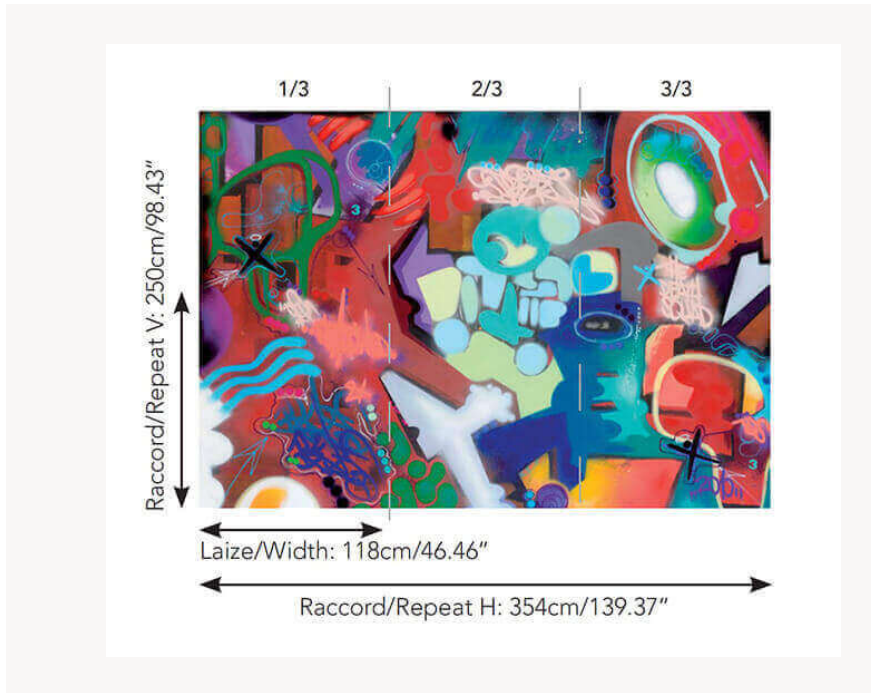

FP371001 NO TOYS ALLOWED

For a number of years, Toxic, a leading artist of the street art scene, chose to direct his art on canvas. This pattern printed on non-woven in three panels, reproduces a colorful sprayed work by the artist.

FP371001 - Original

Pierre Frey

TYPE	Wide width printed wallpapers - Panoramic wallpapers
ARTIST	Toxic
COLLABORATION	Pour PIERRE FREY
SALES UNIT	Full panoramic 250 cm x 354 cm (3 lengths 118 cm x 354 cm) - 98,42 in x 139,37 in (3 lengths 46,45 in x 139,37 in)
BACKING	NON WOVEN
COMPOSITION	-
WIDTH	118 cm / 46,45 inch
REPEAT	H: 354 cm - 139,00 inch V: 250 cm - 98,42 inch Straight repeat
WEIGHT	185 gr / m²
CARE	
TRIMMING	Trimmed
HANGING/REMOVING	Paste the wall Strippable
CERTIFICATIONS	EUROCLASS B-s1,d0 ASTM E84 Class A
NOTES	Good lightfastness Sold as a complete artwork
INFORMATION	1 roll = 3 panels
BOOK	F9979PPFREY9