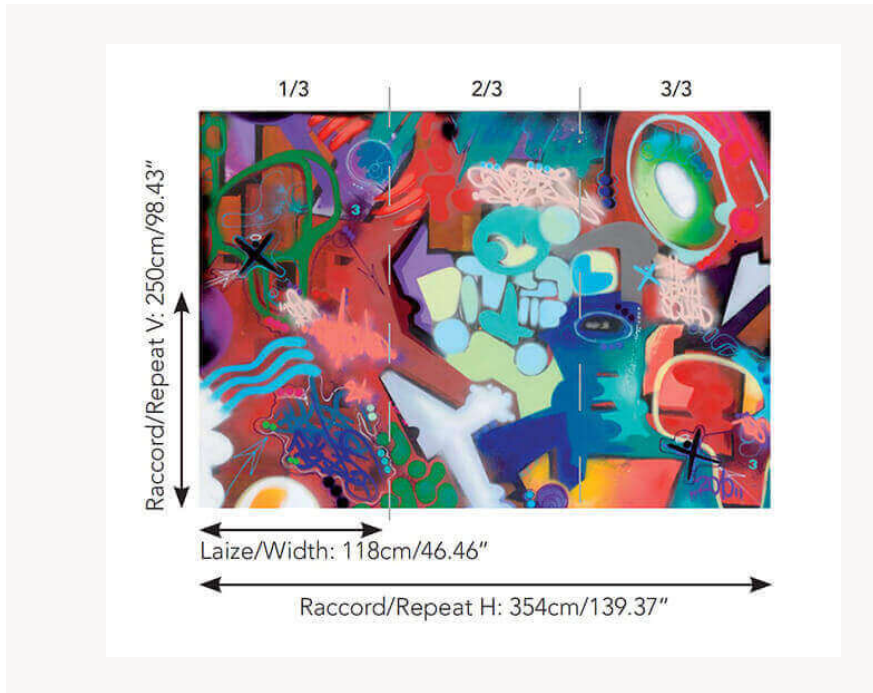

FP371001 NO TOYS ALLOWED

For a number of years, Toxic, a leading artist of the street art scene, chose to direct his art on canvas. This pattern printed on non-woven in three panels, reproduces a colorful sprayed work by the artist.

FP371001 - Original

Pierre Frey

TYPE	Wide width printed wallpapers - Panoramic wallpapers
ARTIST	Toxic
COLLABORATION	Pour PIERRE FREY
SALES UNIT	Full panoramic 250 cm x 354 cm (3 lengths 118 cm x 354 cm) - 98,42 in x 139,37 in (3 lengths 46,45 in x 139,37 in)
BACKING	NON WOVEN
COMPOSITION	-
WIDTH	118 cm / 46,45 inch
REPEAT	H: 354 cm - 139,00 inch V: 250 cm - 98,42 inch Straight repeat
WEIGHT	185 gr / m ²
CARE	 
TRIMMING	Trimmed
HANGING/REMOVING	Paste the wall Strippable
CERTIFICATIONS	EUROCLASS B-s1,d0 ASTM E84 Class A
NOTES	Good lightfastness Sold as a complete artwork
INFORMATION	1 roll = 3 panels
BOOK	F9979PPFREY9