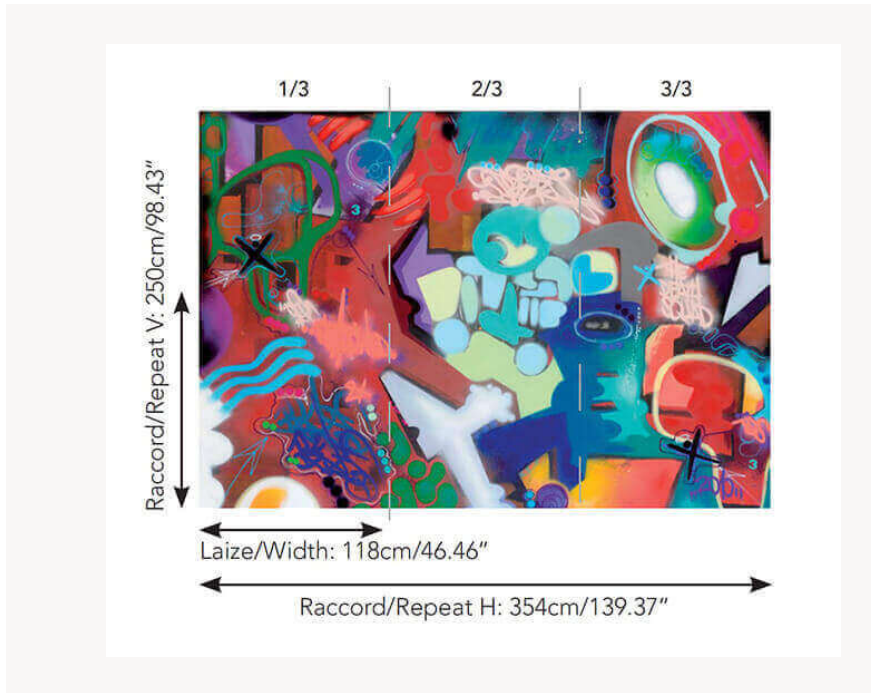

FP371001 NO TOYS ALLOWED

For a number of years, Toxic, a leading artist of the street art scene, chose to direct his art on canvas. This pattern printed on non-woven in three panels, reproduces a colorful sprayed work by the artist.

FP371001 - Original

Pierre Frey

TYPE	Wide width printed wallpapers - Panoramic wallpapers
ARTIST	Toxic
COLLABORATION	Pour PIERRE FREY
SALES UNIT	Full panoramic 250 cm x 354 cm (3 lengths 118 cm x 354 cm) - 98,42 in x 139,37 in (3 lengths 46,45 in x 139,37 in)
BACKING	NON WOVEN
COMPOSITION	-
WIDTH	118 cm / 46,45 inch
REPEAT	H: 354 cm - 139,00 inch V: 250 cm - 98,42 inch Straight repeat
WEIGHT	185 gr / m ²
CARE	
TRIMMING	Trimmed
HANGING/REMOVING	Paste the wall Strippable
CERTIFICATIONS	EUROCLASS B-s1,d0 ASTM E84 Class A
NOTES	Good lightfastness Sold as a complete artwork
INFORMATION	1 roll = 3 panels
BOOK	F9979PPFREY9