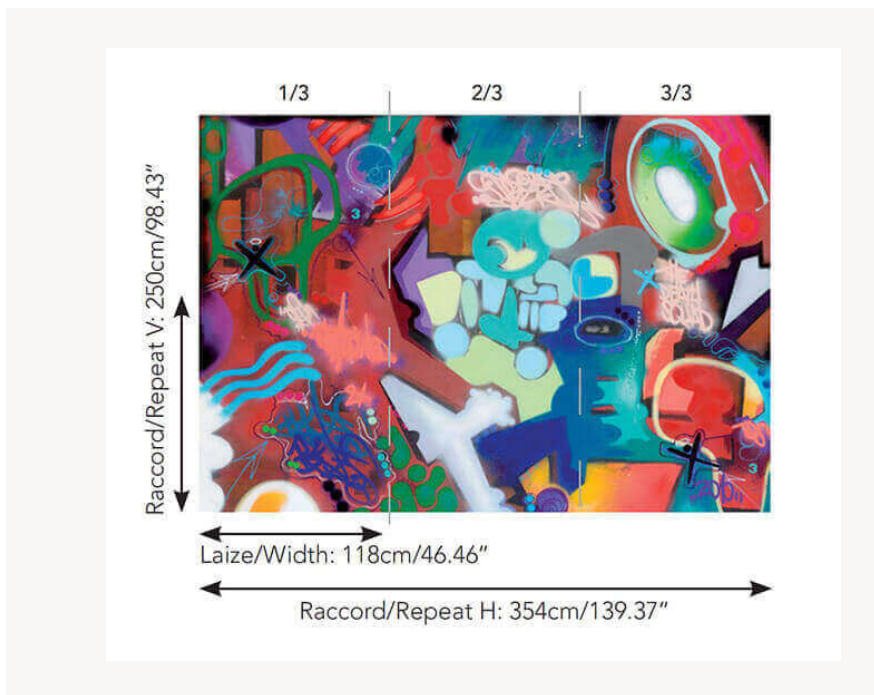

## FP371001 NO TOYS ALLOWED

For a number of years, Toxic, a leading artist of the street art scene, chose to direct his art on canvas. This pattern printed on non-woven in three panels, reproduces a colorful sprayed work by the artist.

### FP371001 - Original

### Pierre Frey

<b>TYPE</b>	Wide width printed wallpapers - Panoramic wallpapers
<b>ARTIST</b>	Toxic
<b>COLLABORATION</b>	Pour PIERRE FREY
<b>SALES UNIT</b>	Full panoramic 250 cm x 354 cm ( 3 lengths 118 cm x 354 cm) - 98,42 in x 139,37 in ( 3 lengths 46,45 in x 139,37 in)
<b>BACKING</b>	NON WOVEN
<b>COMPOSITION</b>	-
<b>WIDTH</b>	118 cm / 46,45 inch
<b>REPEAT</b>	H: 354 cm - 139,00 inch V: 250 cm - 98,42 inch Straight repeat
<b>WEIGHT</b>	185 gr / m <sup>2</sup>
<b>CARE</b>	
<b>TRIMMING</b>	Trimmed
<b>HANGING/REMOVING</b>	Paste the wall Strippable
<b>CERTIFICATIONS</b>	EUROCLASS B-s1,d0 ASTM E84 Class A
<b>NOTES</b>	Good lightfastness Sold as a complete artwork
<b>INFORMATION</b>	1 roll = 3 panels
<b>BOOK</b>	F9979PPFREY9