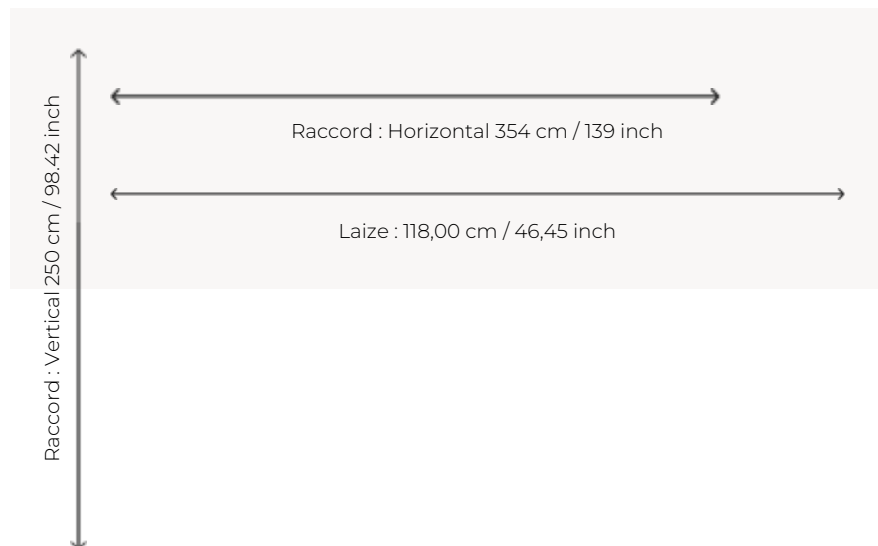

FP371666 NO TOYS ALLOWED

For a number of years, Toxic, a leading artist of the street art scene, chose to direct his art on canvas. This pattern printed on non-woven in three panels, reproduces a colorful sprayed work by the artist.

FP371666 - Memosize

Pierre Frey

TYPE	Wide width printed wallpapers - Panoramic wallpapers
ARTIST	Toxic
COLLABORATION	Pour PIERRE FREY
SALES UNIT	Full panoramic 250 cm x 354 cm (3 lengths 118 cm x 354 cm) - 98,42 in x 139,37 in (3 lengths 46,45 in x 139,37 in)
BACKING	NON WOVEN
COMPOSITION	-
WIDTH	118 cm / 46,45 inch
REPEAT	H: 354 cm - 139,00 inch V: 250 cm - 98,42 inch Straight repeat
WEIGHT	185 gr / m ²
CARE	
TRIMMING	Trimmed
HANGING/REMOVING	Paste the wall Strippable
CERTIFICATIONS	EUROCLASS B-s1,d0 ASTM E84 Class A
NOTES	Good lightfastness Sold as a complete artwork
INFORMATION	1 roll = 3 panels
BOOK	F9979PPFREY9