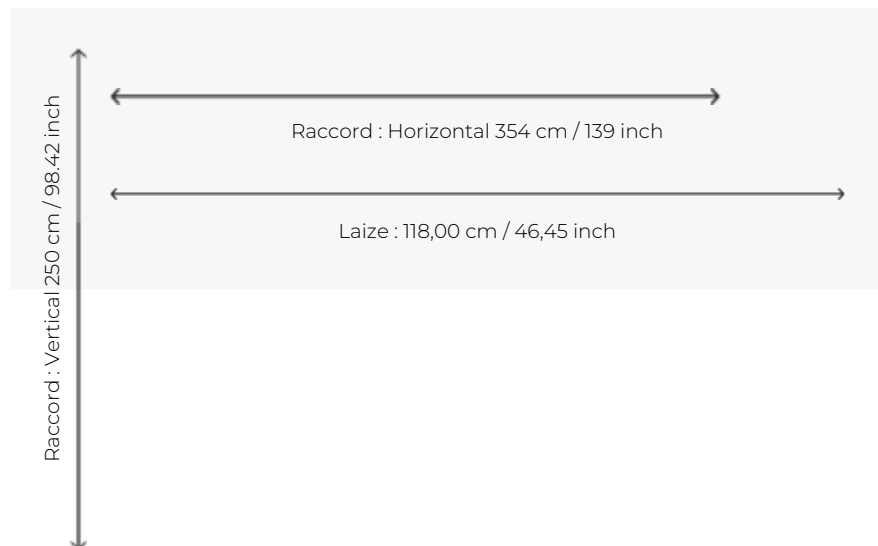

FP371666 NO TOYS ALLOWED

For a number of years, Toxic, a leading artist of the street art scene, chose to direct his art on canvas. This pattern printed on non-woven in three panels, reproduces a colorful sprayed work by the artist.

FP371666 - Memosize

Pierre Frey

TYPE	Wide width printed wallpapers - Panoramic wallpapers
ARTIST	Toxic
COLLABORATION	Pour PIERRE FREY
SALES UNIT	Full panoramic 250 cm x 354 cm (3 lengths 118 cm x 354 cm) - 98,42 in x 139,37 in (3 lengths 46,45 in x 139,37 in)
BACKING	NON WOVEN
COMPOSITION	-
WIDTH	118 cm / 46,45 inch
REPEAT	H: 354 cm - 139,00 inch V: 250 cm - 98,42 inch Straight repeat
WEIGHT	185 gr / m ²
CARE	
TRIMMING	Trimmed
HANGING/REMOVING	Paste the wall Strippable
CERTIFICATIONS	EUROCLASS B-s1,d0 ASTM E84 Class A
NOTES	Good lightfastness Sold as a complete artwork
INFORMATION	1 roll = 3 panels
BOOK	F9979PPFREY9