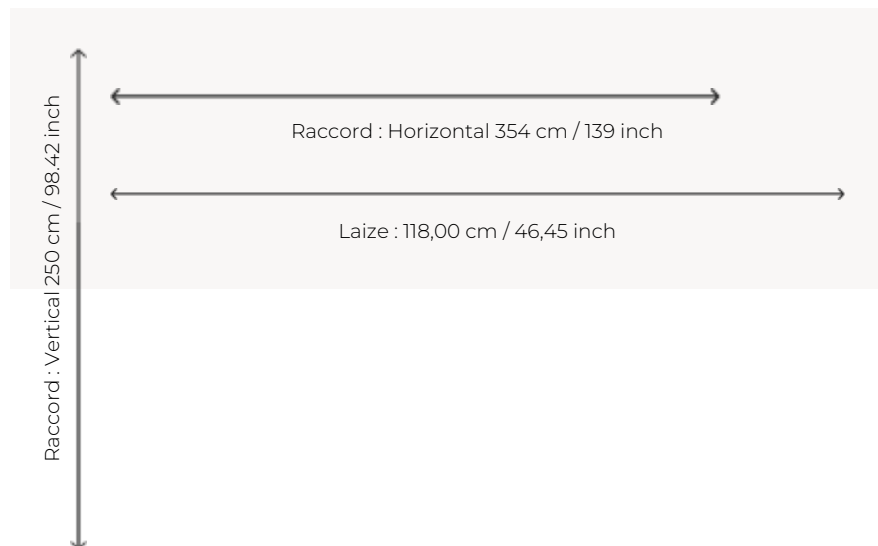

# FP371666 NO TOYS ALLOWED

For a number of years, Toxic, a leading artist of the street art scene, chose to direct his art on canvas. This pattern printed on non-woven in three panels, reproduces a colorful sprayed work by the artist.

## Pierre Frey

<b>TYPE</b>	Wide width printed wallpapers - Panoramic wallpapers
<b>ARTIST</b>	Toxic
<b>COLLABORATION</b>	Pour PIERRE FREY
<b>SALES UNIT</b>	Full panoramic 250 cm x 354 cm ( 3 lengths 118 cm x 354 cm) - 98,42 in x 139,37 in ( 3 lengths 46,45 in x 139,37 in)
<b>BACKING</b>	NON WOVEN
<b>COMPOSITION</b>	-
<b>WIDTH</b>	118 cm / 46,45 inch
<b>REPEAT</b>	H: 354 cm - 139,00 inch V: 250 cm - 98,42 inch Straight repeat
<b>WEIGHT</b>	185 gr / m <sup>2</sup>
<b>CARE</b>	
<b>TRIMMING</b>	Trimmed
<b>HANGING/REMOVING</b>	Paste the wall Strippable
<b>CERTIFICATIONS</b>	EUROCLASS B-s1,d0 ASTM E84 Class A
<b>NOTES</b>	Good lightfastness Sold as a complete artwork
<b>INFORMATION</b>	1 roll = 3 panels
<b>BOOK</b>	F9979PPFREY9