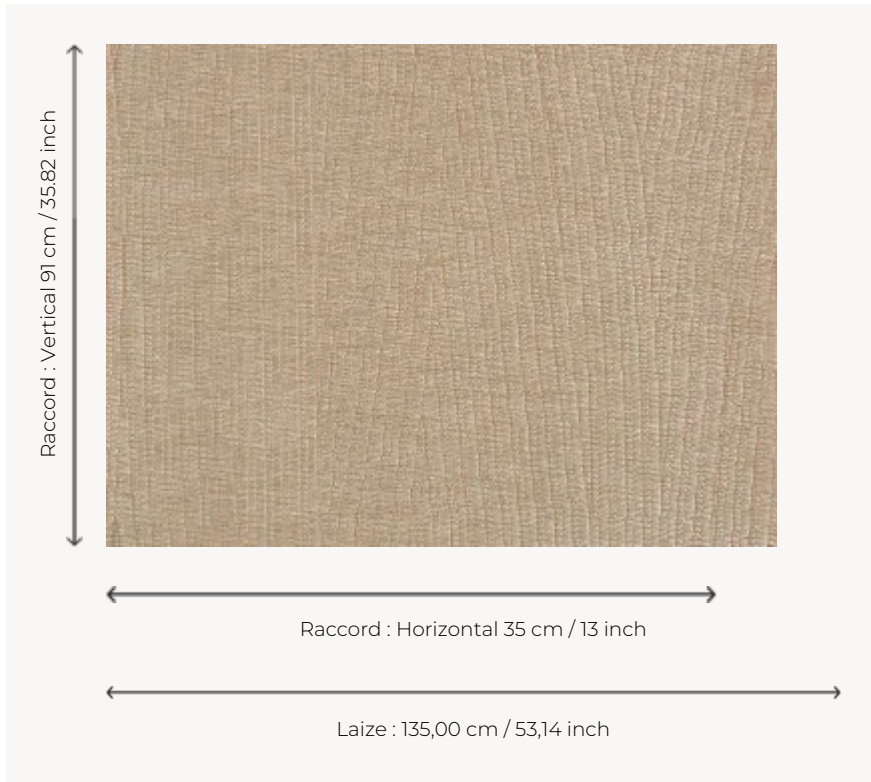

## FP372002 EBENE

The qualities of this artisanally-woven range echo the traits of Mother Nature: beautiful, wild, and following a regular – yet always unique – pattern. The irregularities of its natural fibres are magnified by subtle lines of simple purity.

### FP372002 - Sable

### Pierre Frey

<b>TYPE</b>	Wide width printed wallpapers
<b>SALES UNIT</b>	Available per meter/yard
<b>BACKING</b>	NON WOVEN
<b>COMPOSITION</b>	100 % Non-woven
<b>WIDTH</b>	135 cm / 53,14 inch
<b>REPEAT</b>	H: 35 cm - 13,00 inch V: 91 cm - 35,82 inch No side match
<b>WEIGHT</b>	452 gr / m <sup>2</sup>
<b>CARE</b>	
<b>TRIMMING</b>	Trimmed
<b>HANGING/REMOVING</b>	Paste the wall Strippable
<b>CERTIFICATIONS</b>	ASTM E84 Class A
<b>INFORMATION</b>	Panel effect

## 4 Colors

FP372001  
Écu

FP372002  
Sable

FP372008  
Perle

FP372009  
Nacre